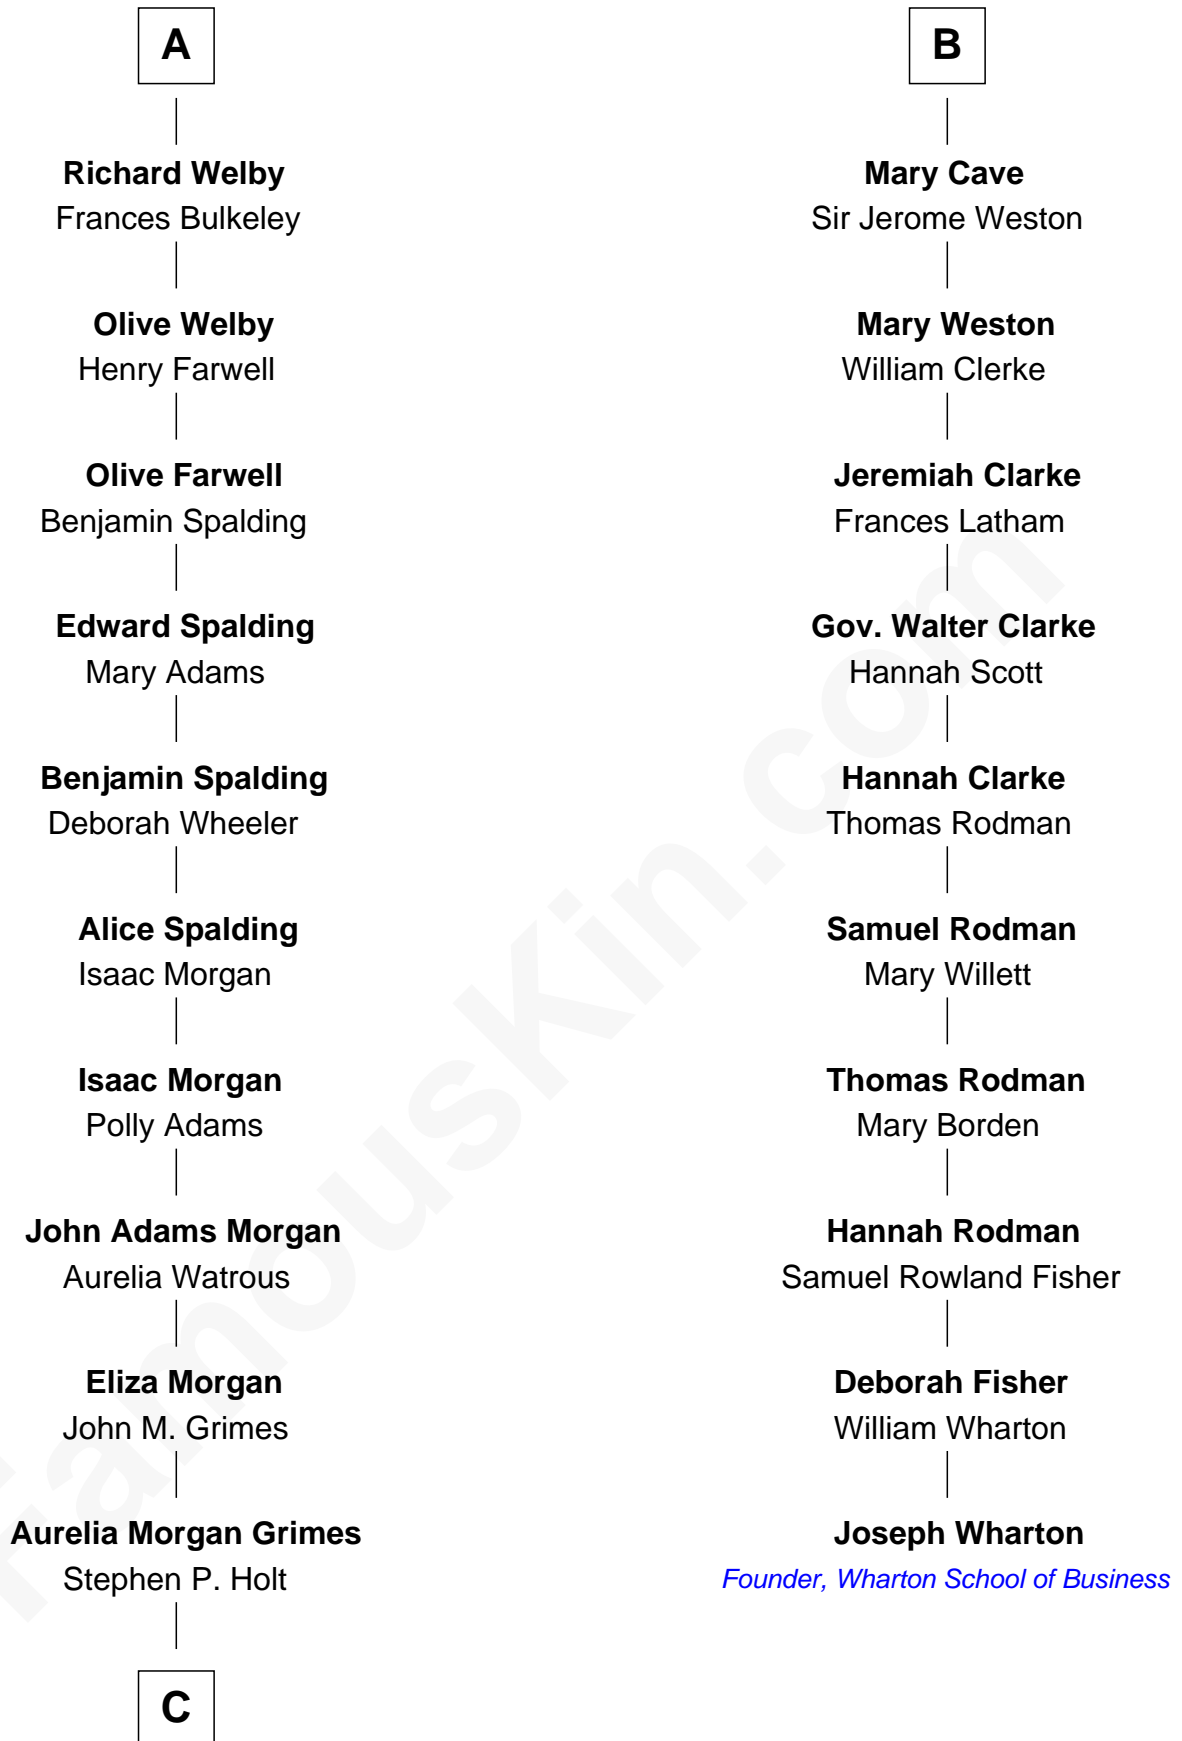

# FamousKin.com Relationship Chart of

**Linda Hamilton**

*TV and Movie Actress*

16th cousin 4 times removed of

**Joseph Wharton**

*Founder of the Wharton School of Business*

**C**

—  
**Taylor Holt**  
Frances Kyle

—  
**Dr. Richard Huckstep Holt**  
Mildred Alberta Derby

—  
**Barbara Kyle Holt**  
Dr. Carroll Stanford Hamilton

—  
**Linda Hamilton**  
*TV and Movie Actress*

FamousKin.com