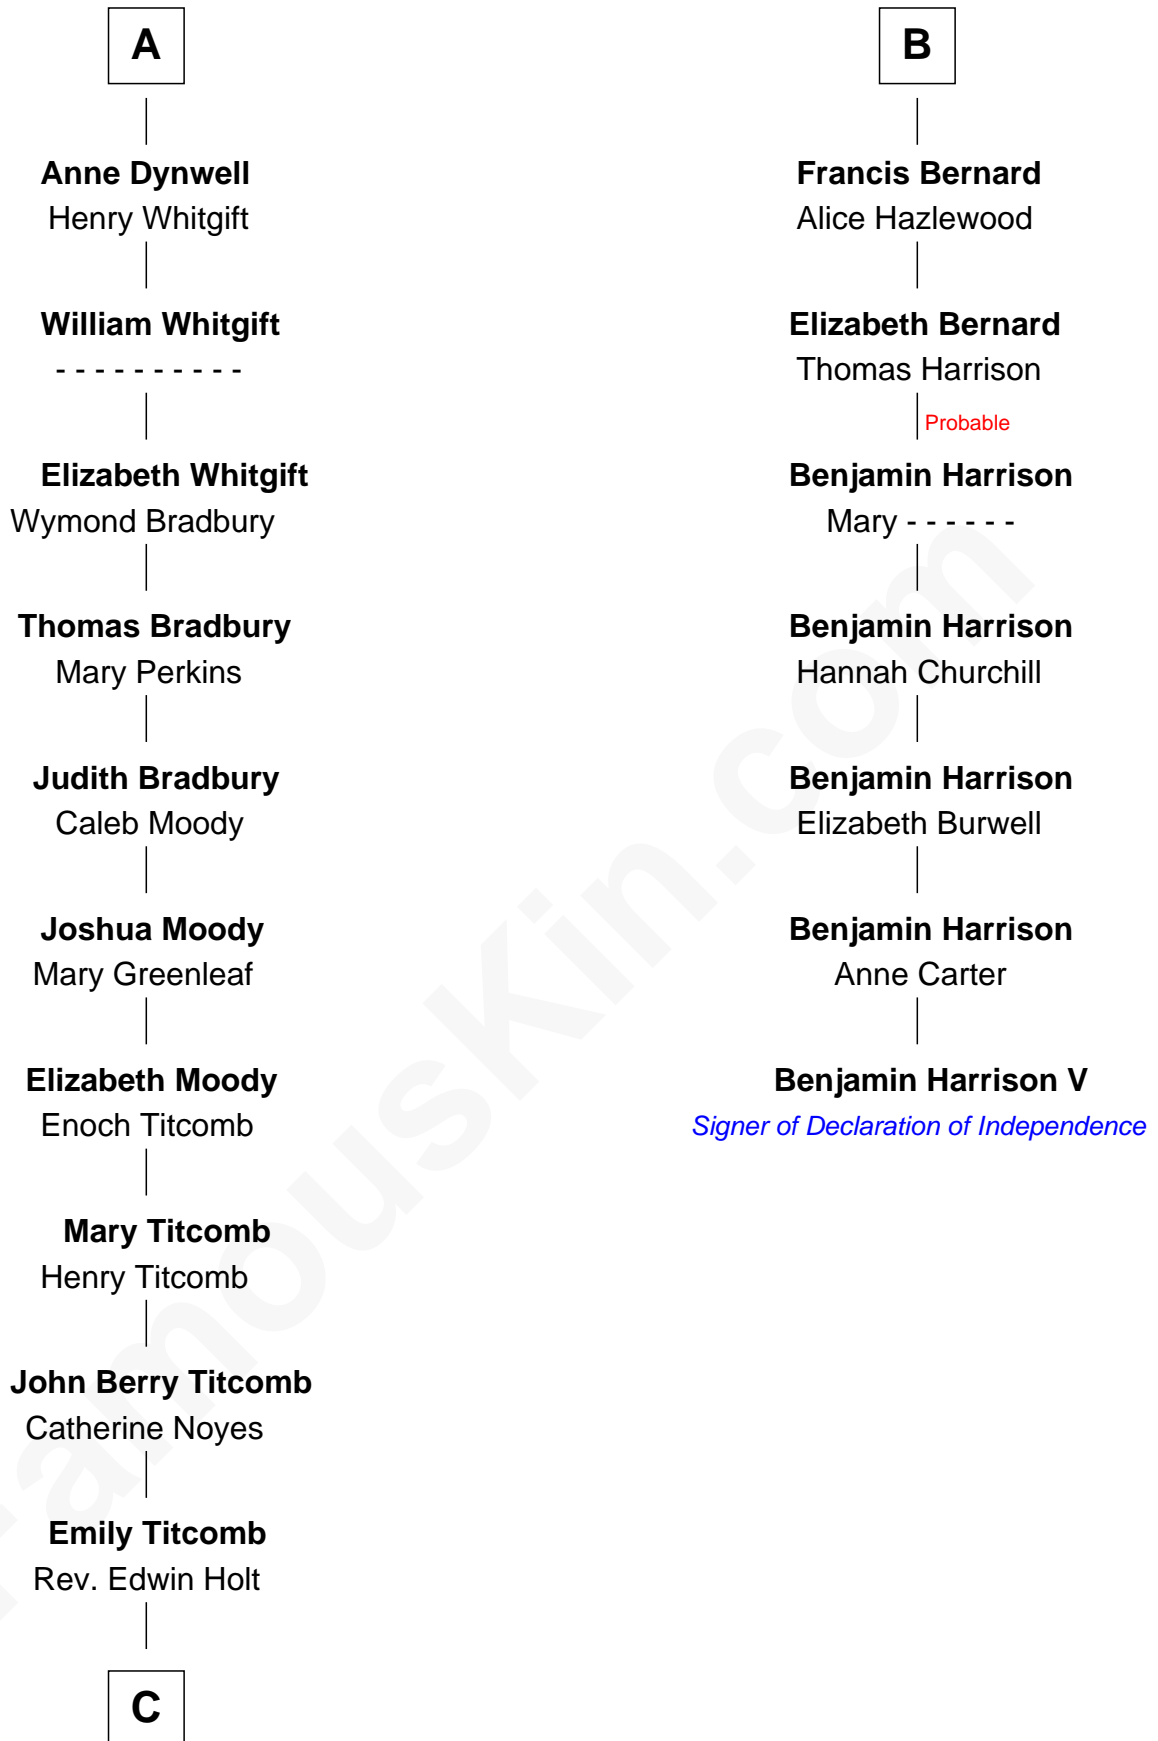

FamousKin.com Relationship Chart of

Linda Hamilton

TV and Movie Actress

13th cousin 8 times removed of

Benjamin Harrison V

Signer of the Declaration of Independence

Sir Thomas de Beauchamp

Katherine de Mortimer

C

—
Stephen P. Holt
Aurelia Morgan Grimes

—
Taylor Holt
Frances Kyle

—
Dr. Richard Huckstep Holt
Mildred Alberta Derby

—
Barbara Kyle Holt
Dr. Carroll Stanford Hamilton

—
Linda Hamilton
TV and Movie Actress