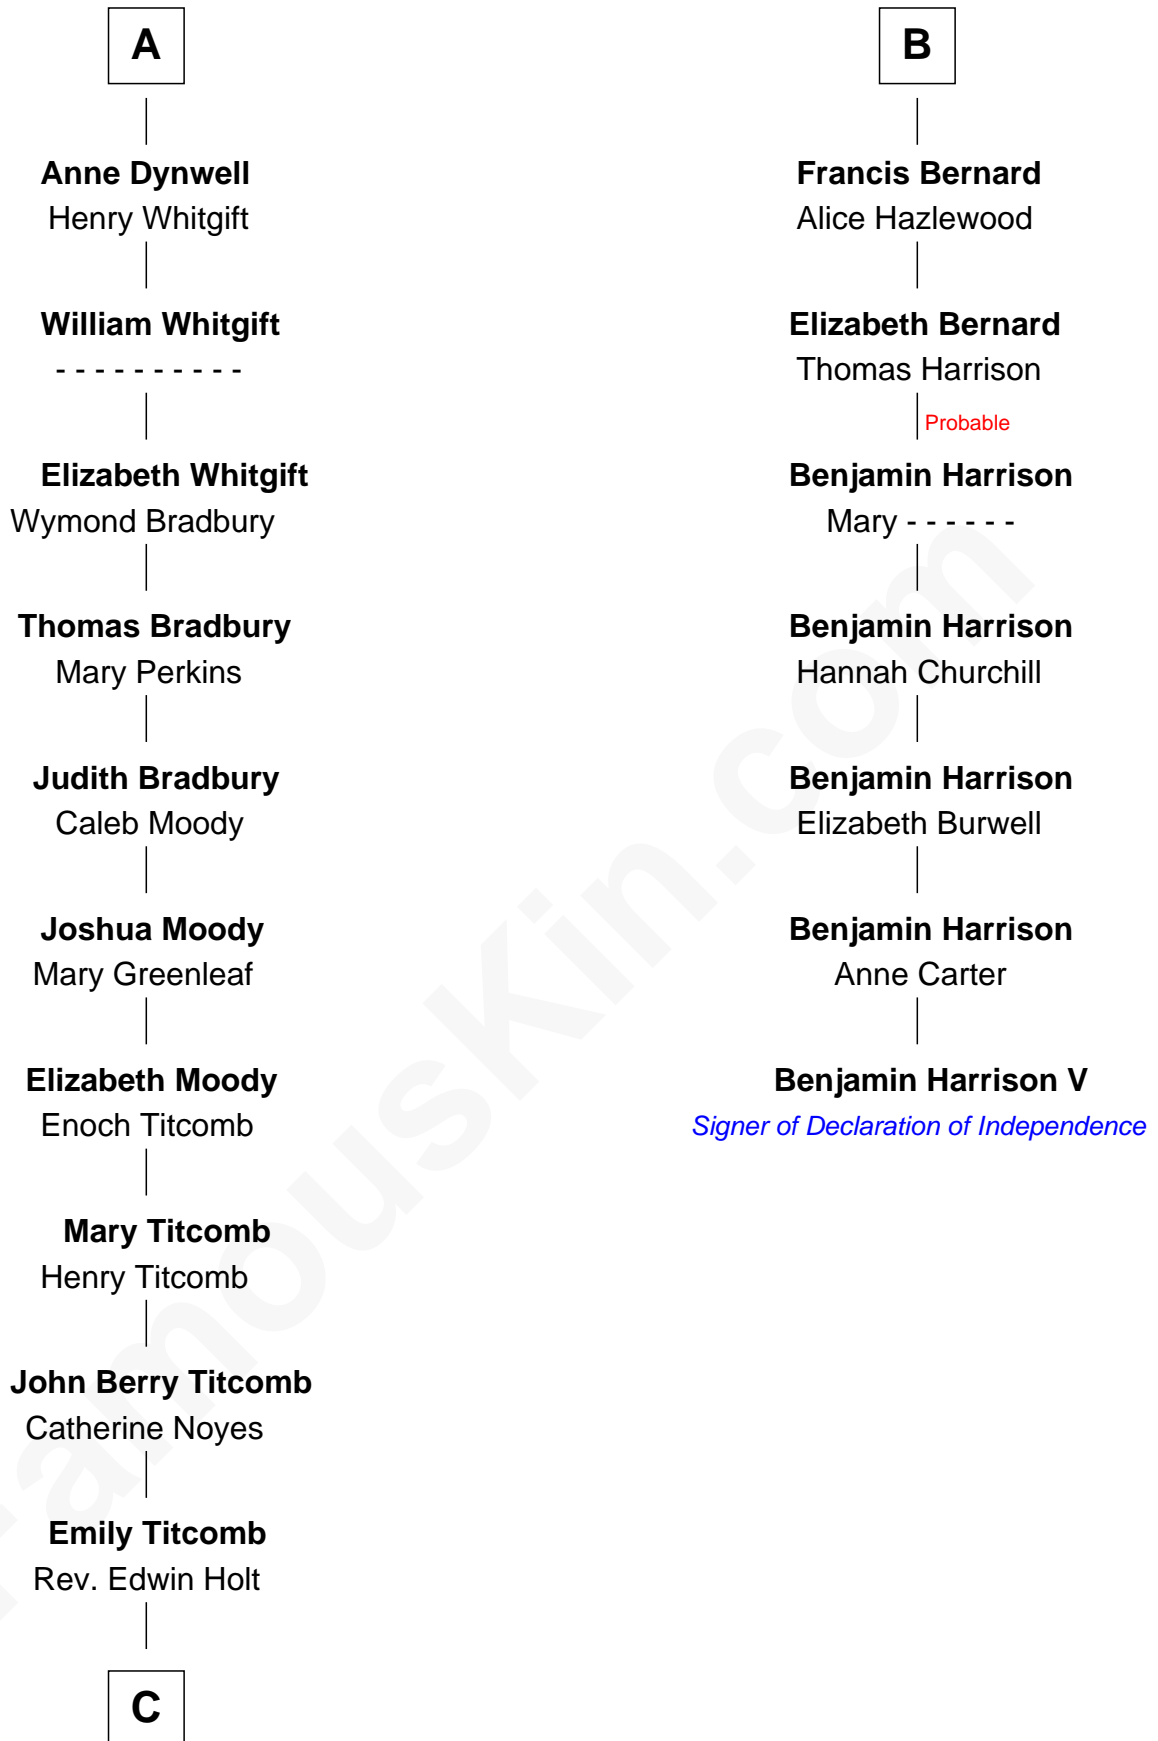

# FamousKin.com Relationship Chart of

**Linda Hamilton**

*TV and Movie Actress*

13th cousin 8 times removed of

**Benjamin Harrison V**

*Signer of the Declaration of Independence*

**C**

—  
**Stephen P. Holt**  
Aurelia Morgan Grimes

—  
**Taylor Holt**  
Frances Kyle

—  
**Dr. Richard Huckstep Holt**  
Mildred Alberta Derby

—  
**Barbara Kyle Holt**  
Dr. Carroll Stanford Hamilton

—  
**Linda Hamilton**  
*TV and Movie Actress*

FamousKin.com