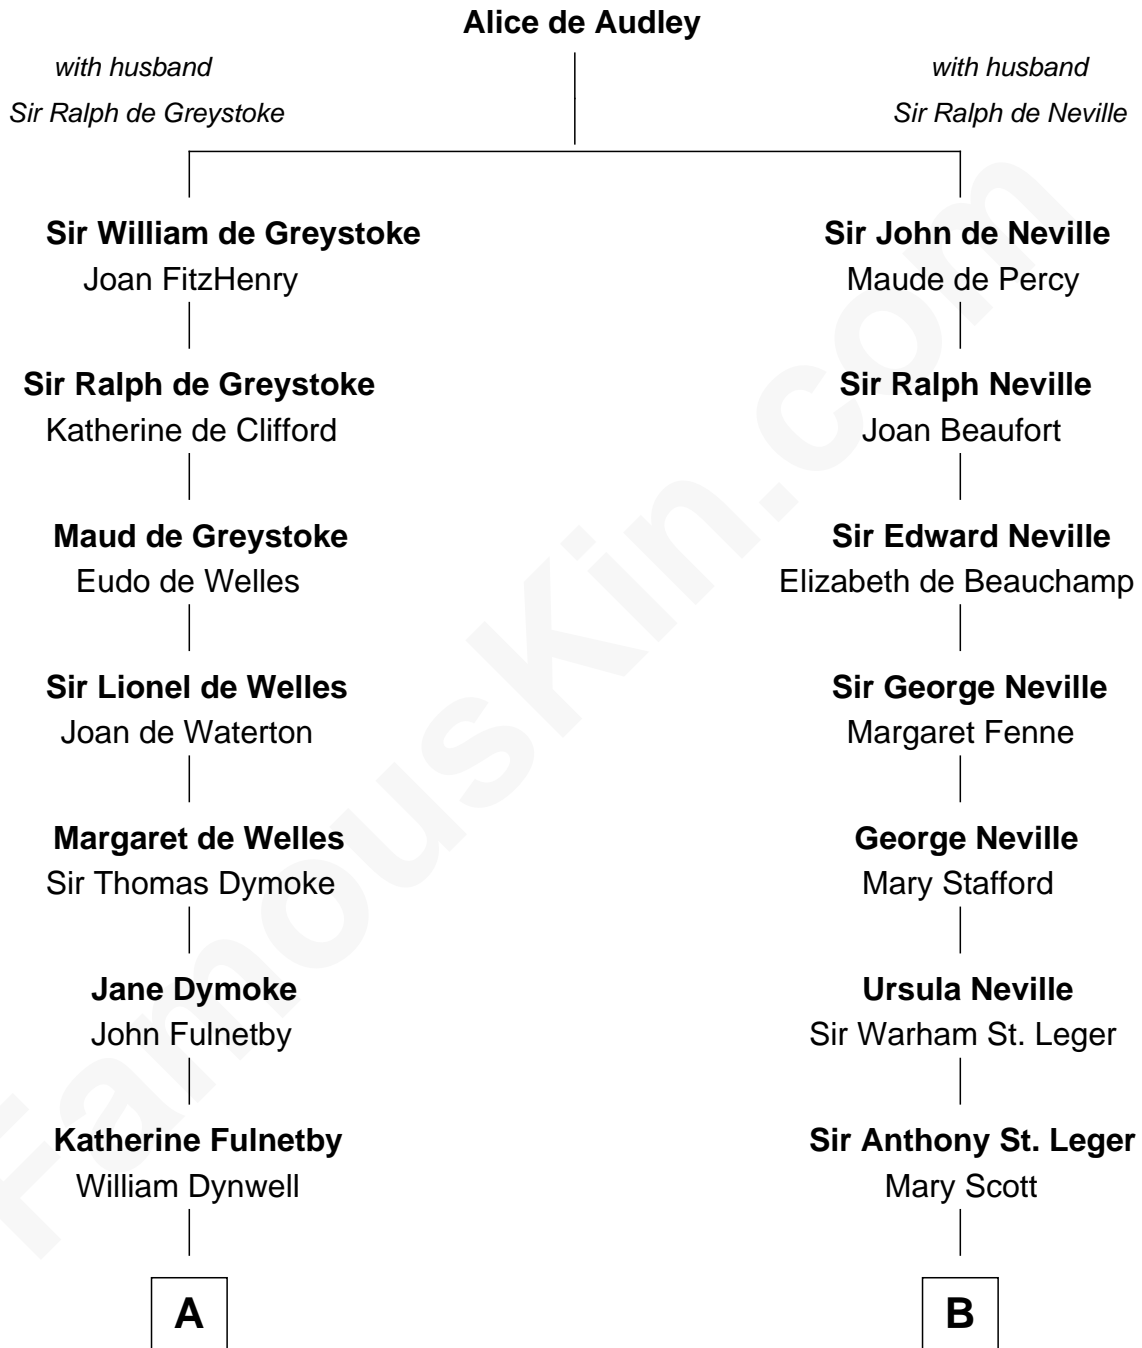

FamousKin.com Relationship Chart of

Linda Hamilton

TV and Movie Actress

17th cousin 4 times removed of

Harry F. Byrd

50th Governor of Virginia

C

—
Stephen P. Holt
Aurelia Morgan Grimes

—
Taylor Holt
Frances Kyle

—
Dr. Richard Huckstep Holt
Mildred Alberta Derby

—
Barbara Kyle Holt
Dr. Carroll Stanford Hamilton

—
Linda Hamilton
TV and Movie Actress

FamousKin.com