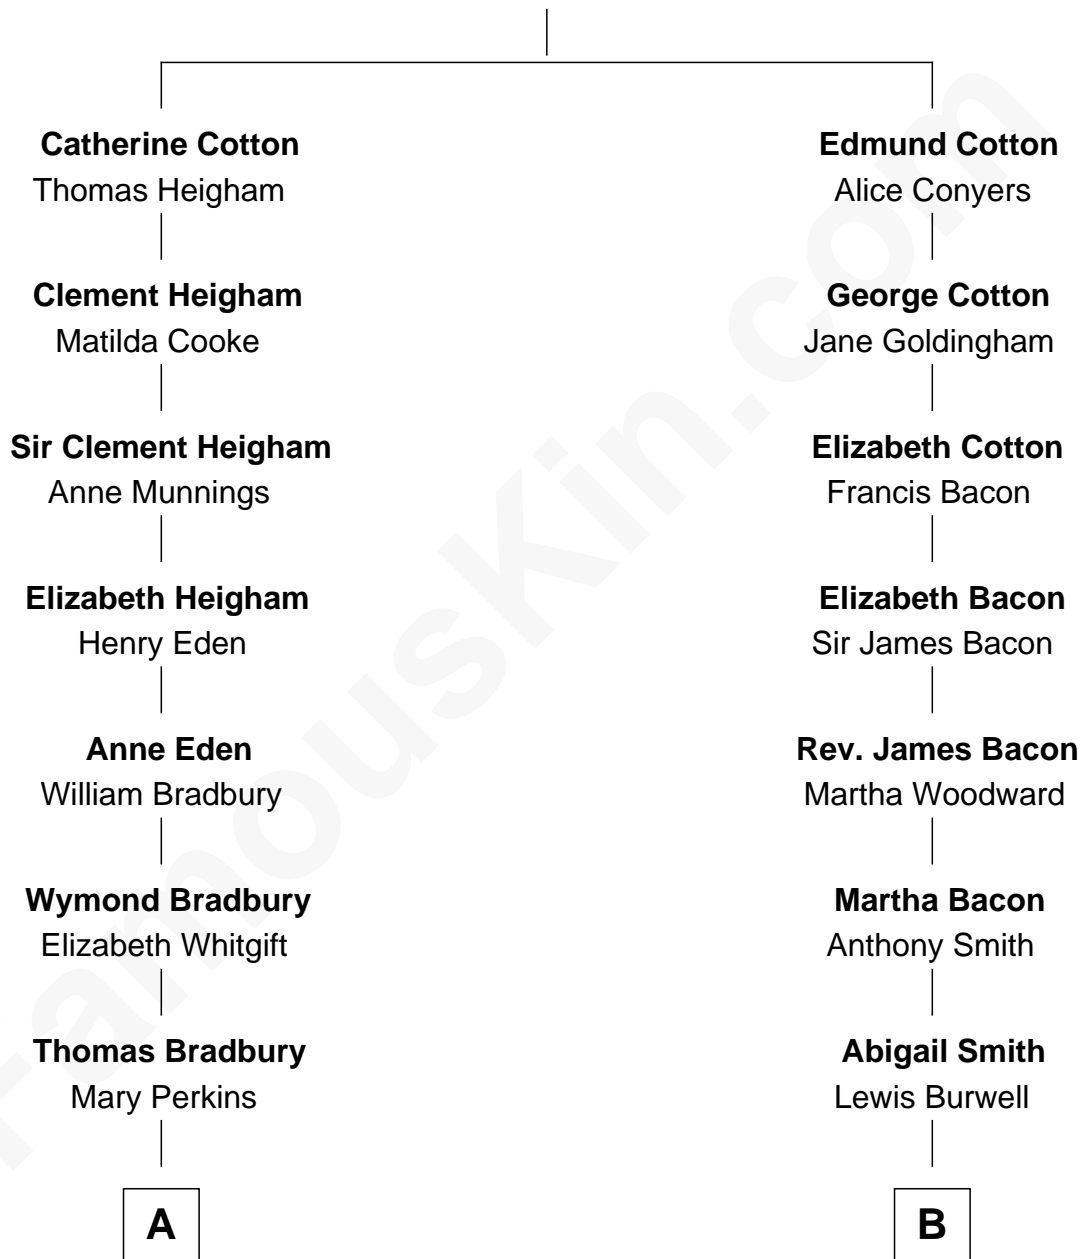

# FamousKin.com Relationship Chart of

**Linda Hamilton**

*TV and Movie Actress*

13th cousin 4 times removed of

**Harry F. Byrd**

*50th Governor of Virginia*

**William Cotton**

Alice Abbott

Linda Hamilton photo by [Matthew Simoneau](#) (CC BY 2.0)