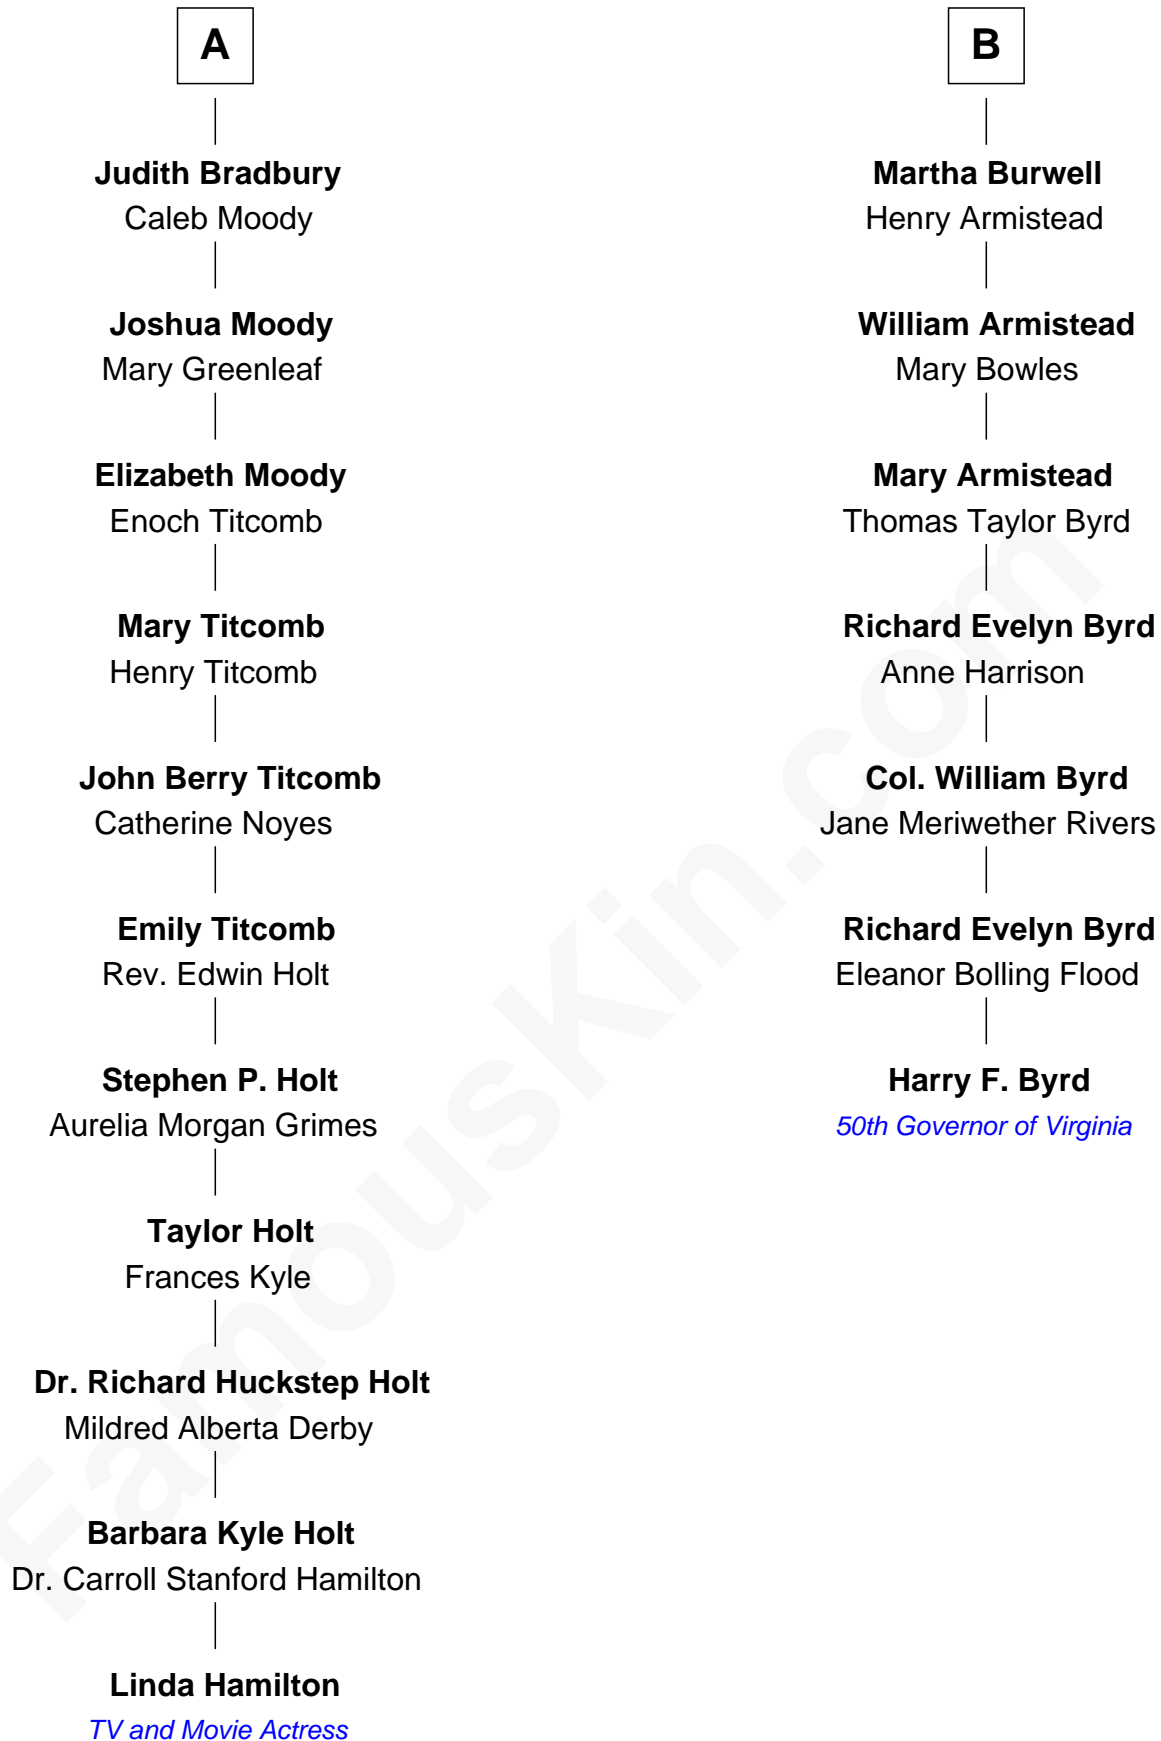

# FamousKin.com Relationship Chart of

**Linda Hamilton**

*TV and Movie Actress*

13th cousin 4 times removed of

**Harry F. Byrd**

*50th Governor of Virginia*

**William Cotton**

Alice Abbott

Linda Hamilton photo by [Matthew Simoneau](#) (CC BY 2.0)