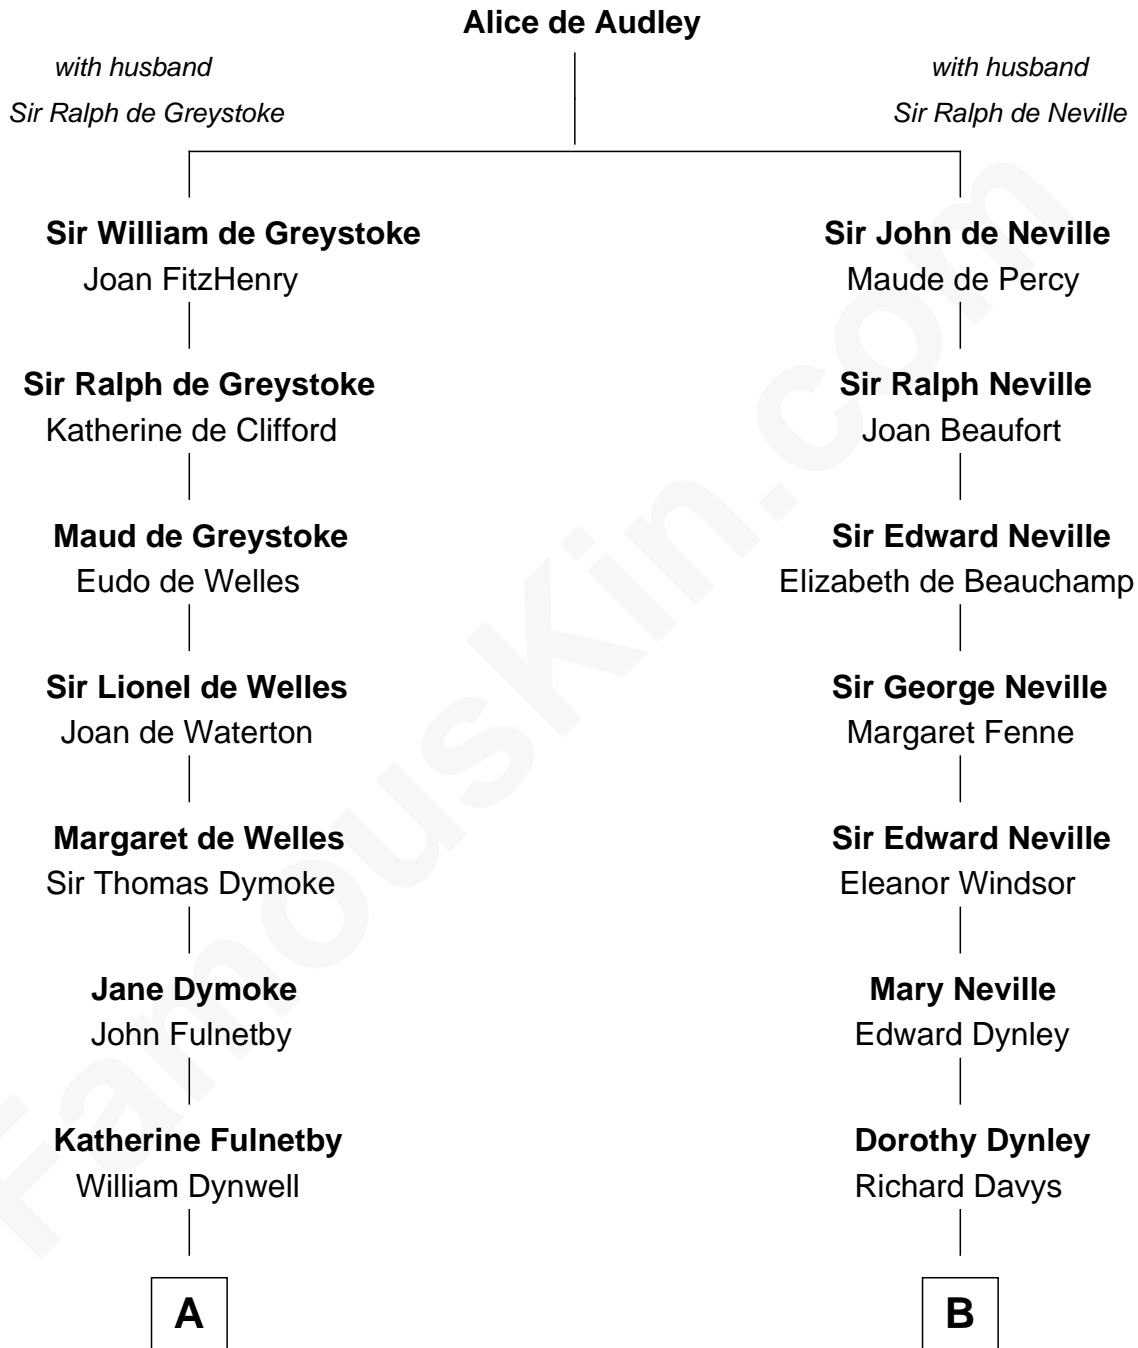

FamousKin.com Relationship Chart of

Linda Hamilton

TV and Movie Actress

15th cousin 6 times removed of

Lytton Strachey

Author and Co-Founder of Bloomsbury Group

C

—
Stephen P. Holt
Aurelia Morgan Grimes

—
Taylor Holt
Frances Kyle

—
Dr. Richard Huckstep Holt
Mildred Alberta Derby

—
Barbara Kyle Holt
Dr. Carroll Stanford Hamilton

—
Linda Hamilton
TV and Movie Actress

FamousKin.com