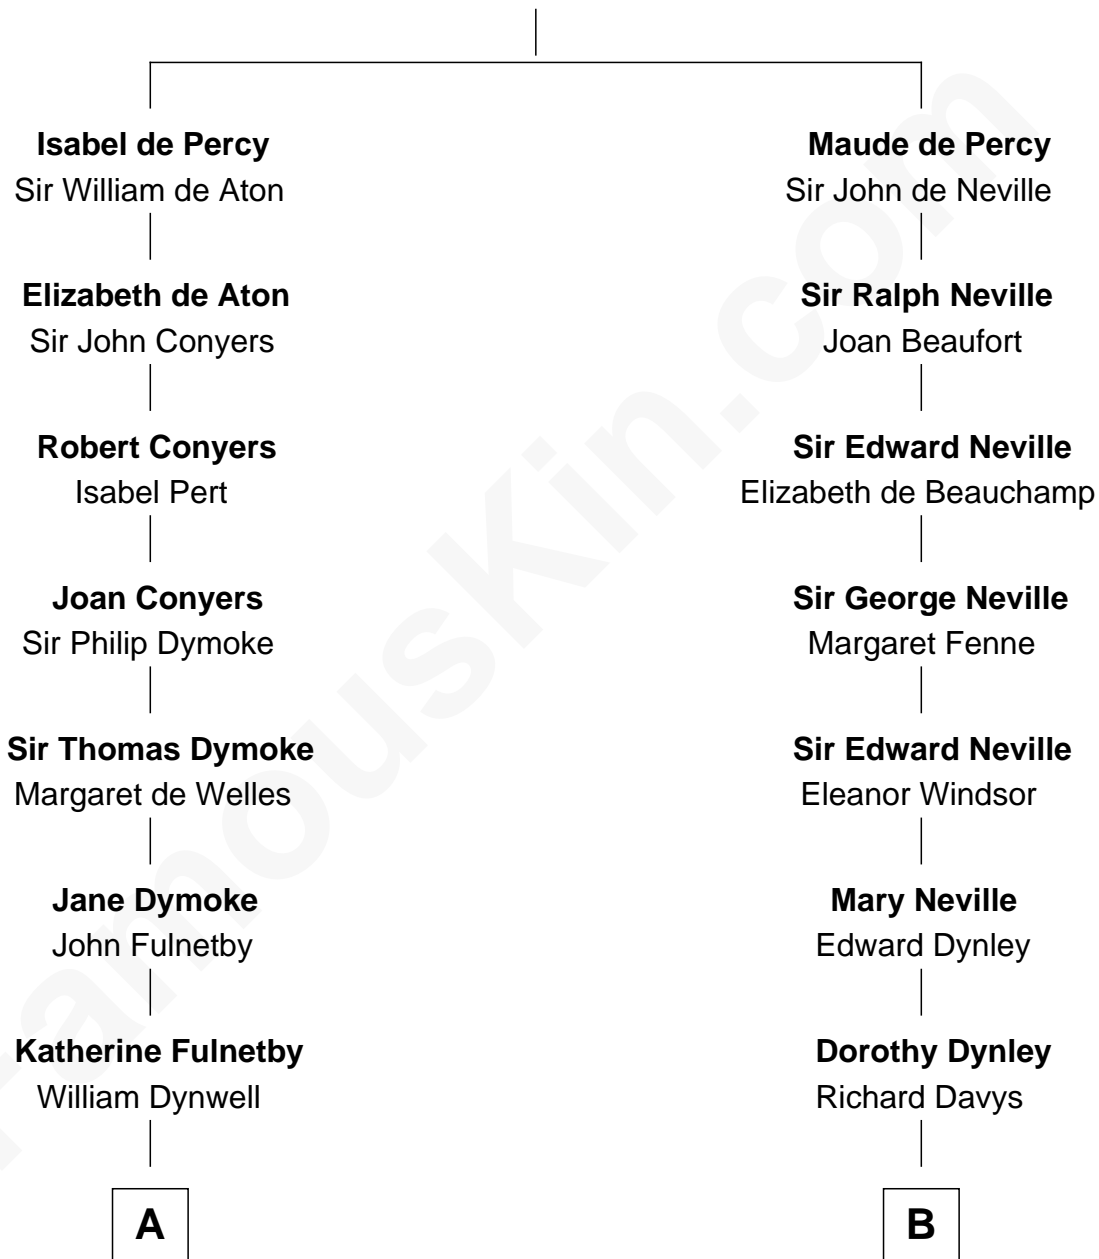

# FamousKin.com Relationship Chart of

**Linda Hamilton**

*TV and Movie Actress*

15th cousin 6 times removed of

**Lytton Strachey**

*Author and Co-Founder of Bloomsbury Group*

**Sir Henry de Percy**

Idoine de Clifford

**C**

—  
**Stephen P. Holt**  
Aurelia Morgan Grimes

—  
**Taylor Holt**  
Frances Kyle

—  
**Dr. Richard Huckstep Holt**  
Mildred Alberta Derby

—  
**Barbara Kyle Holt**  
Dr. Carroll Stanford Hamilton