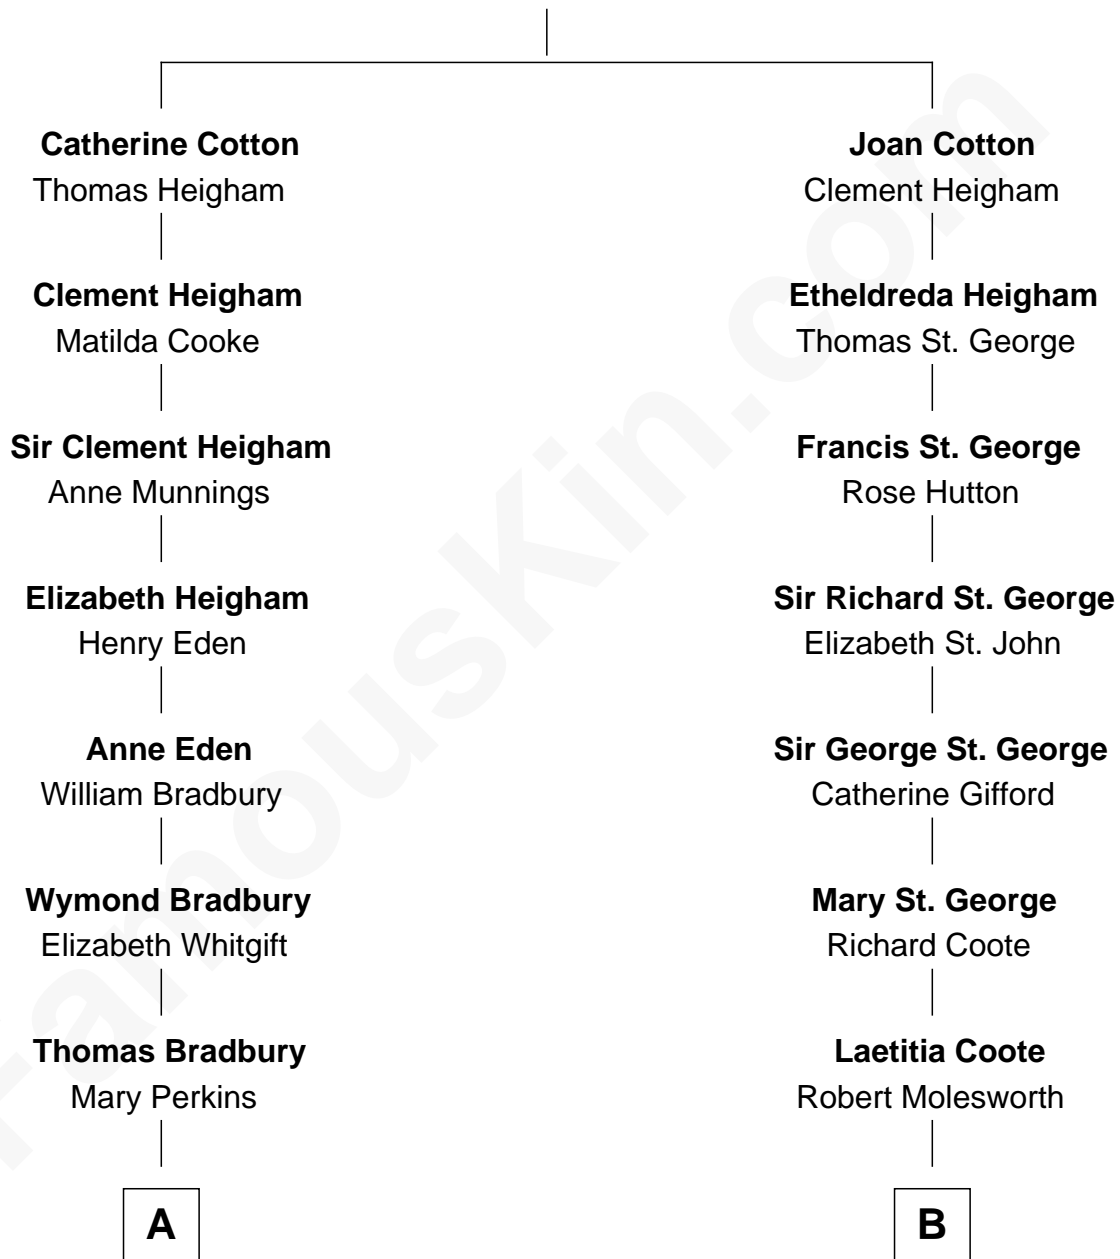

# FamousKin.com Relationship Chart of

**Linda Hamilton**

*TV and Movie Actress*

12th cousin 5 times removed of

**Olivia De Havilland**

*Movie Actress*

**William Cotton**

Alice Abbott

Linda Hamilton photo by [Matthew Simoneau](#) (CC BY 2.0)