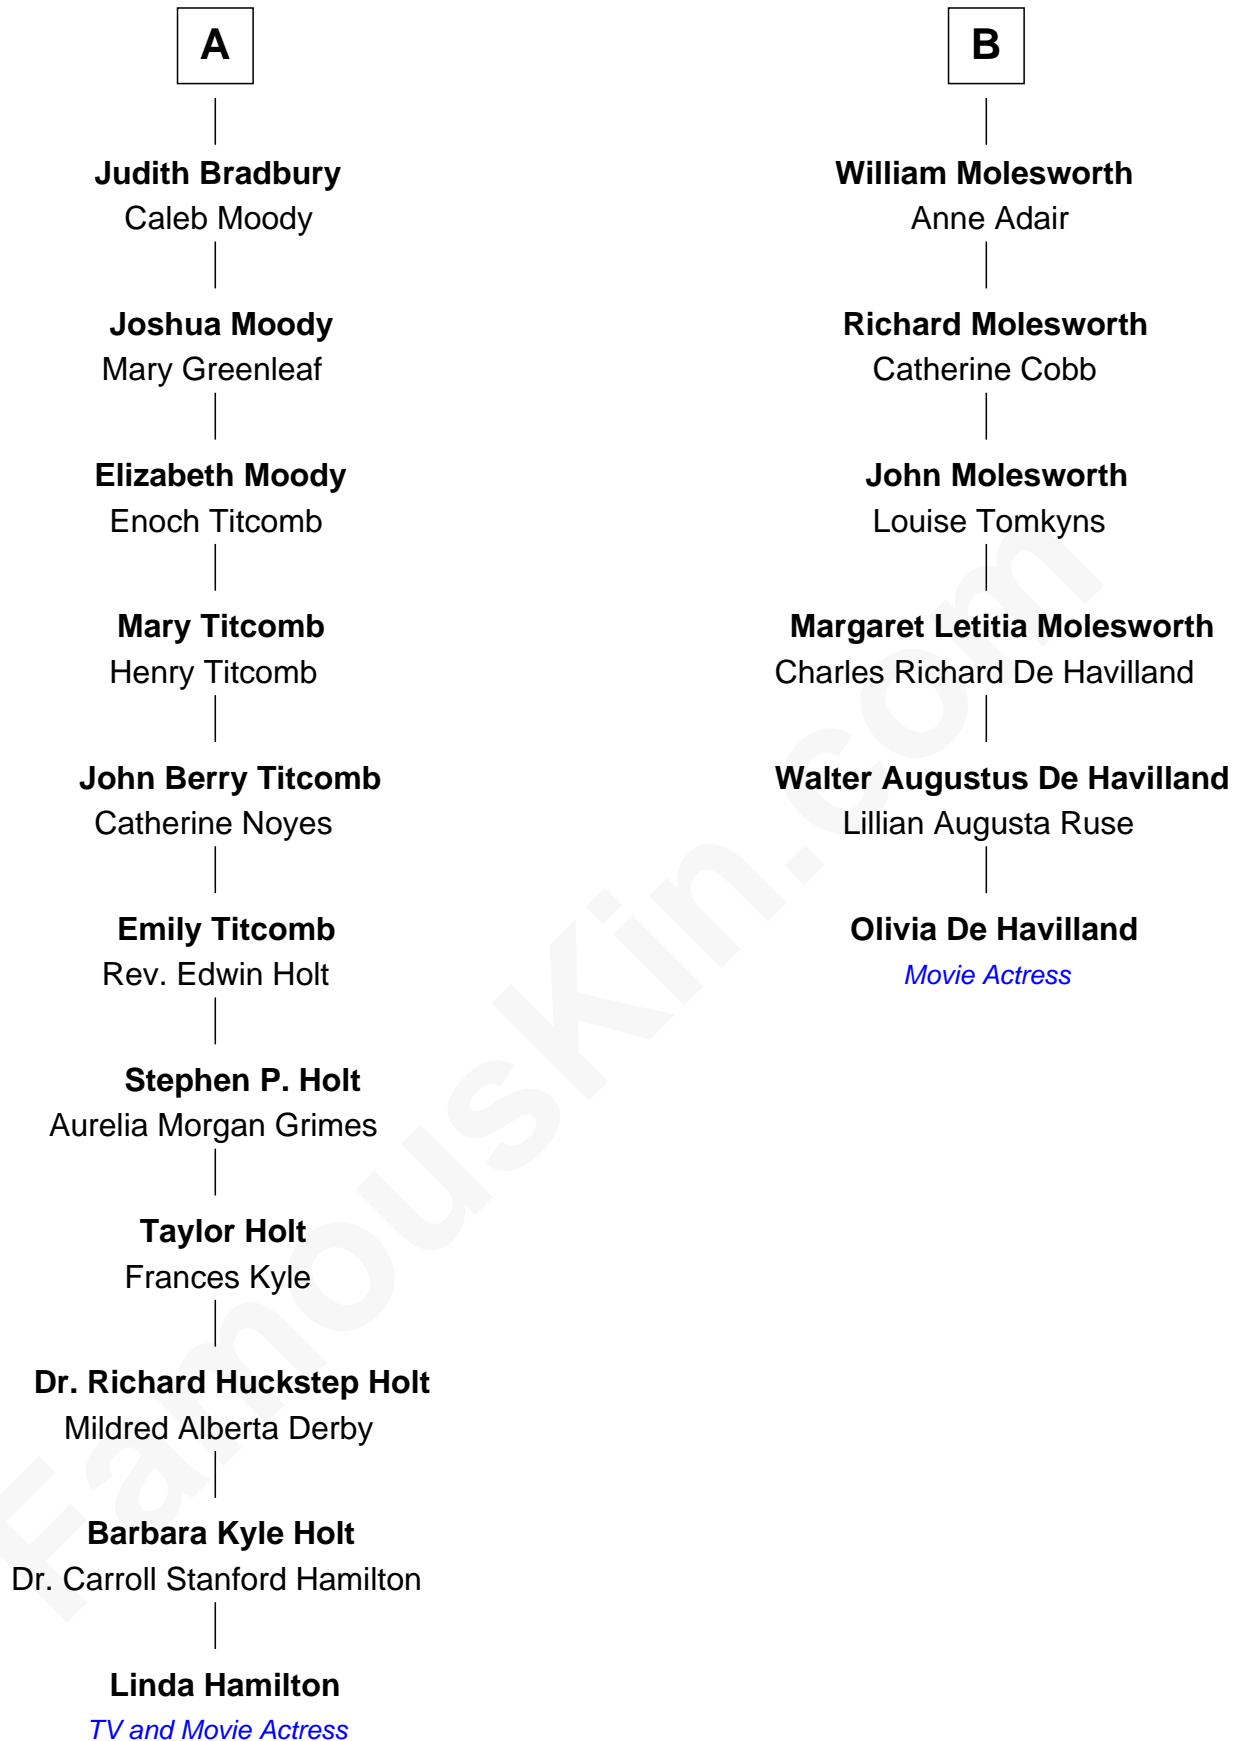

# FamousKin.com Relationship Chart of

**Linda Hamilton**

*TV and Movie Actress*

12th cousin 5 times removed of

**Olivia De Havilland**

*Movie Actress*

**William Cotton**

Alice Abbott

Linda Hamilton photo by [Matthew Simoneau](#) (CC BY 2.0)