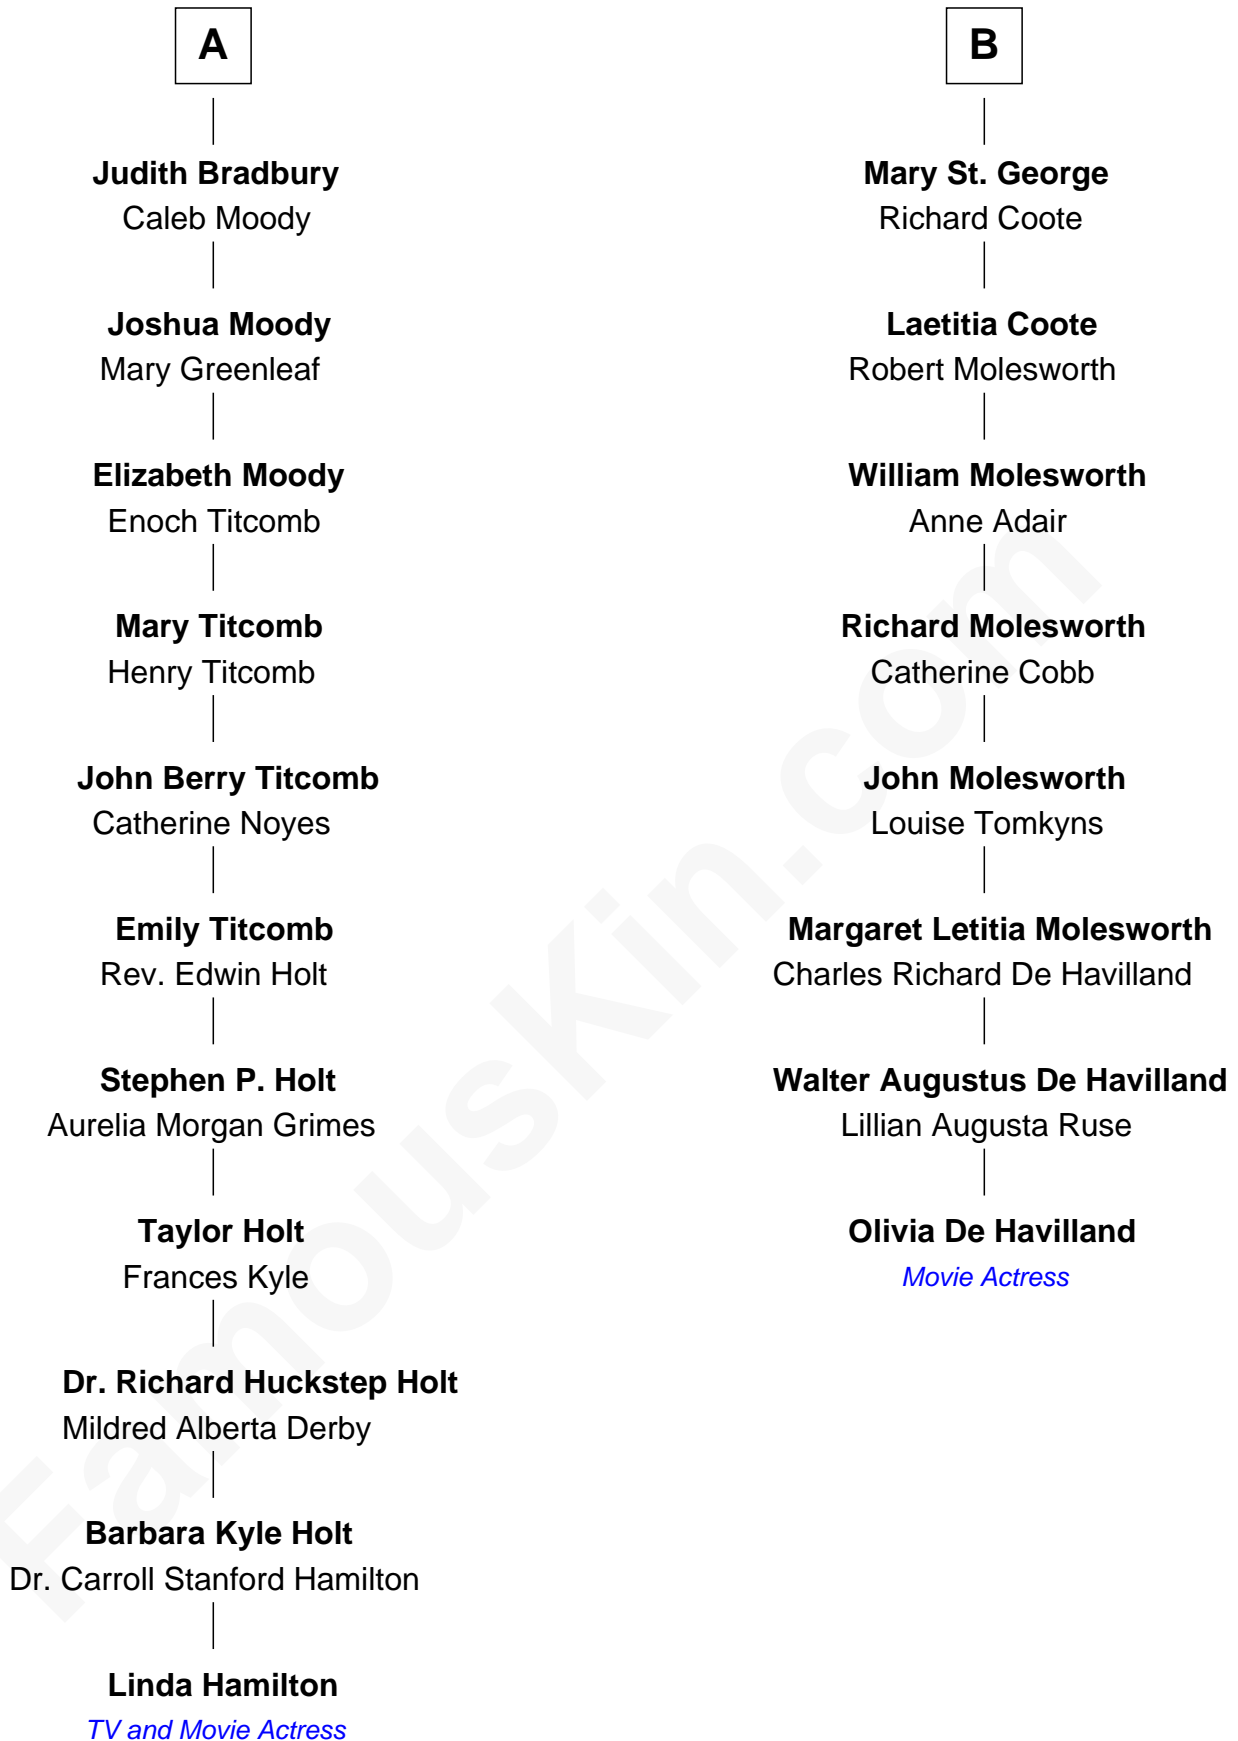

FamousKin.com Relationship Chart of

Linda Hamilton

TV and Movie Actress

14th cousin 3 times removed of

Olivia De Havilland

Movie Actress

Sir Lionel de Welles

Joan de Waterton

William Whitgift

Elizabeth Whitgift

Wymond Bradbury

Thomas Bradbury

Mary Perkins

A

Eleanor de Welles

Sir Thomas Hoo

Eleanor Hoo

James Carew

Sir Richard Carew

Malyn Oxenbridge

Margaret Carew

John St. John

Nicholas St. John

Elizabeth Blount

Elizabeth St. John

Sir Richard St. George

Sir George St. George

Catherine Gifford

B

Linda Hamilton photo by [Matthew Simoneau](#) (CC BY 2.0)