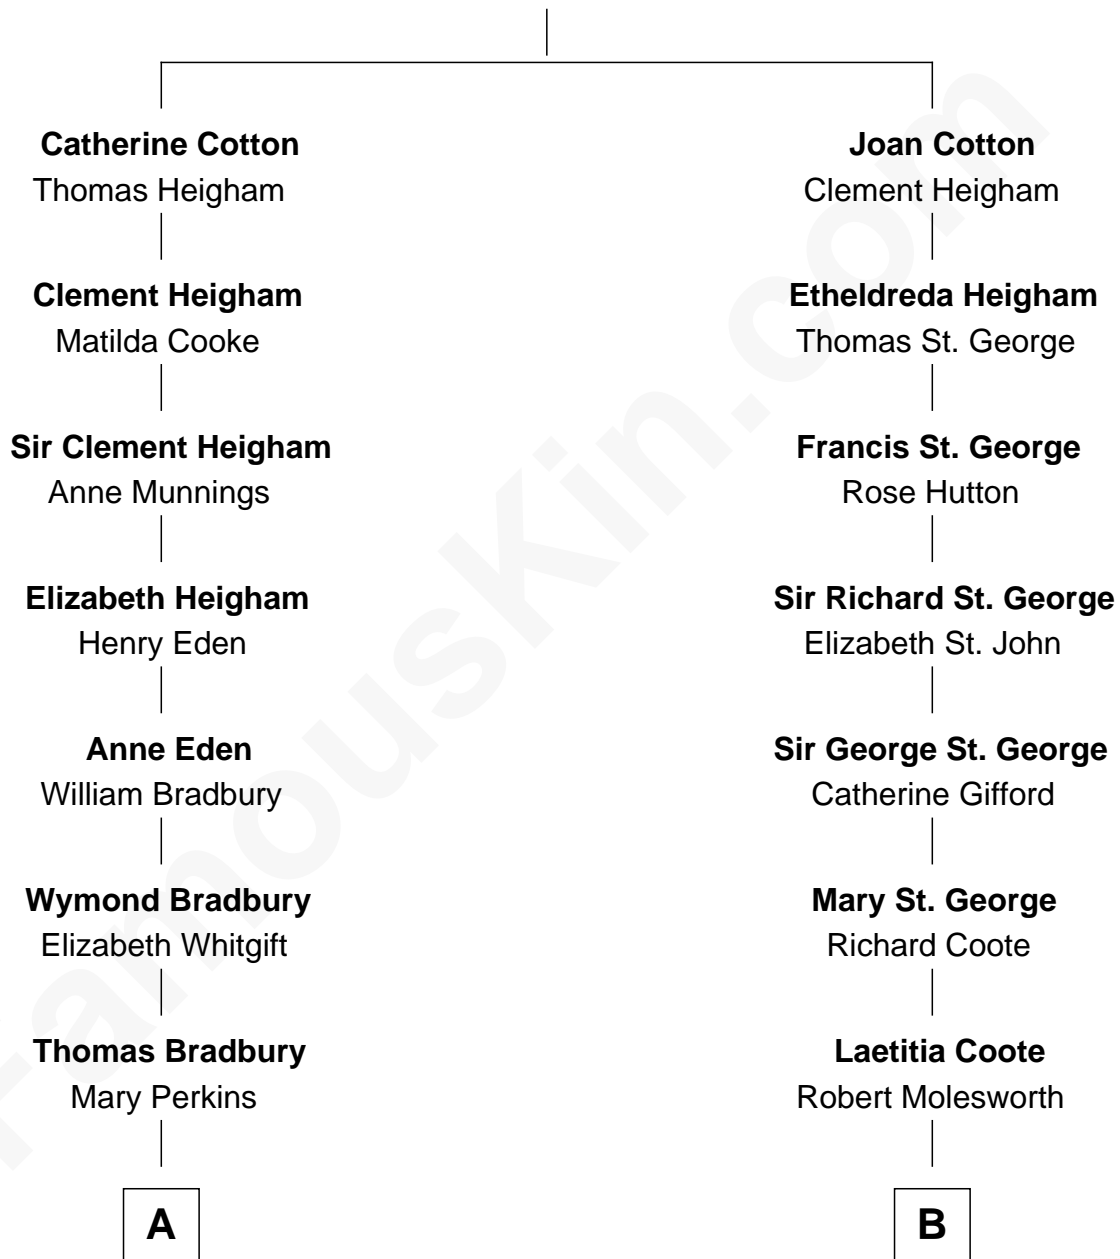

# FamousKin.com Relationship Chart of

**Linda Hamilton**

*TV and Movie Actress*

12th cousin 5 times removed of

**Joan Fontaine**

*Movie Actress*

**William Cotton**

Alice Abbott

Linda Hamilton photo by [Matthew Simoneau](#) (CC BY 2.0)