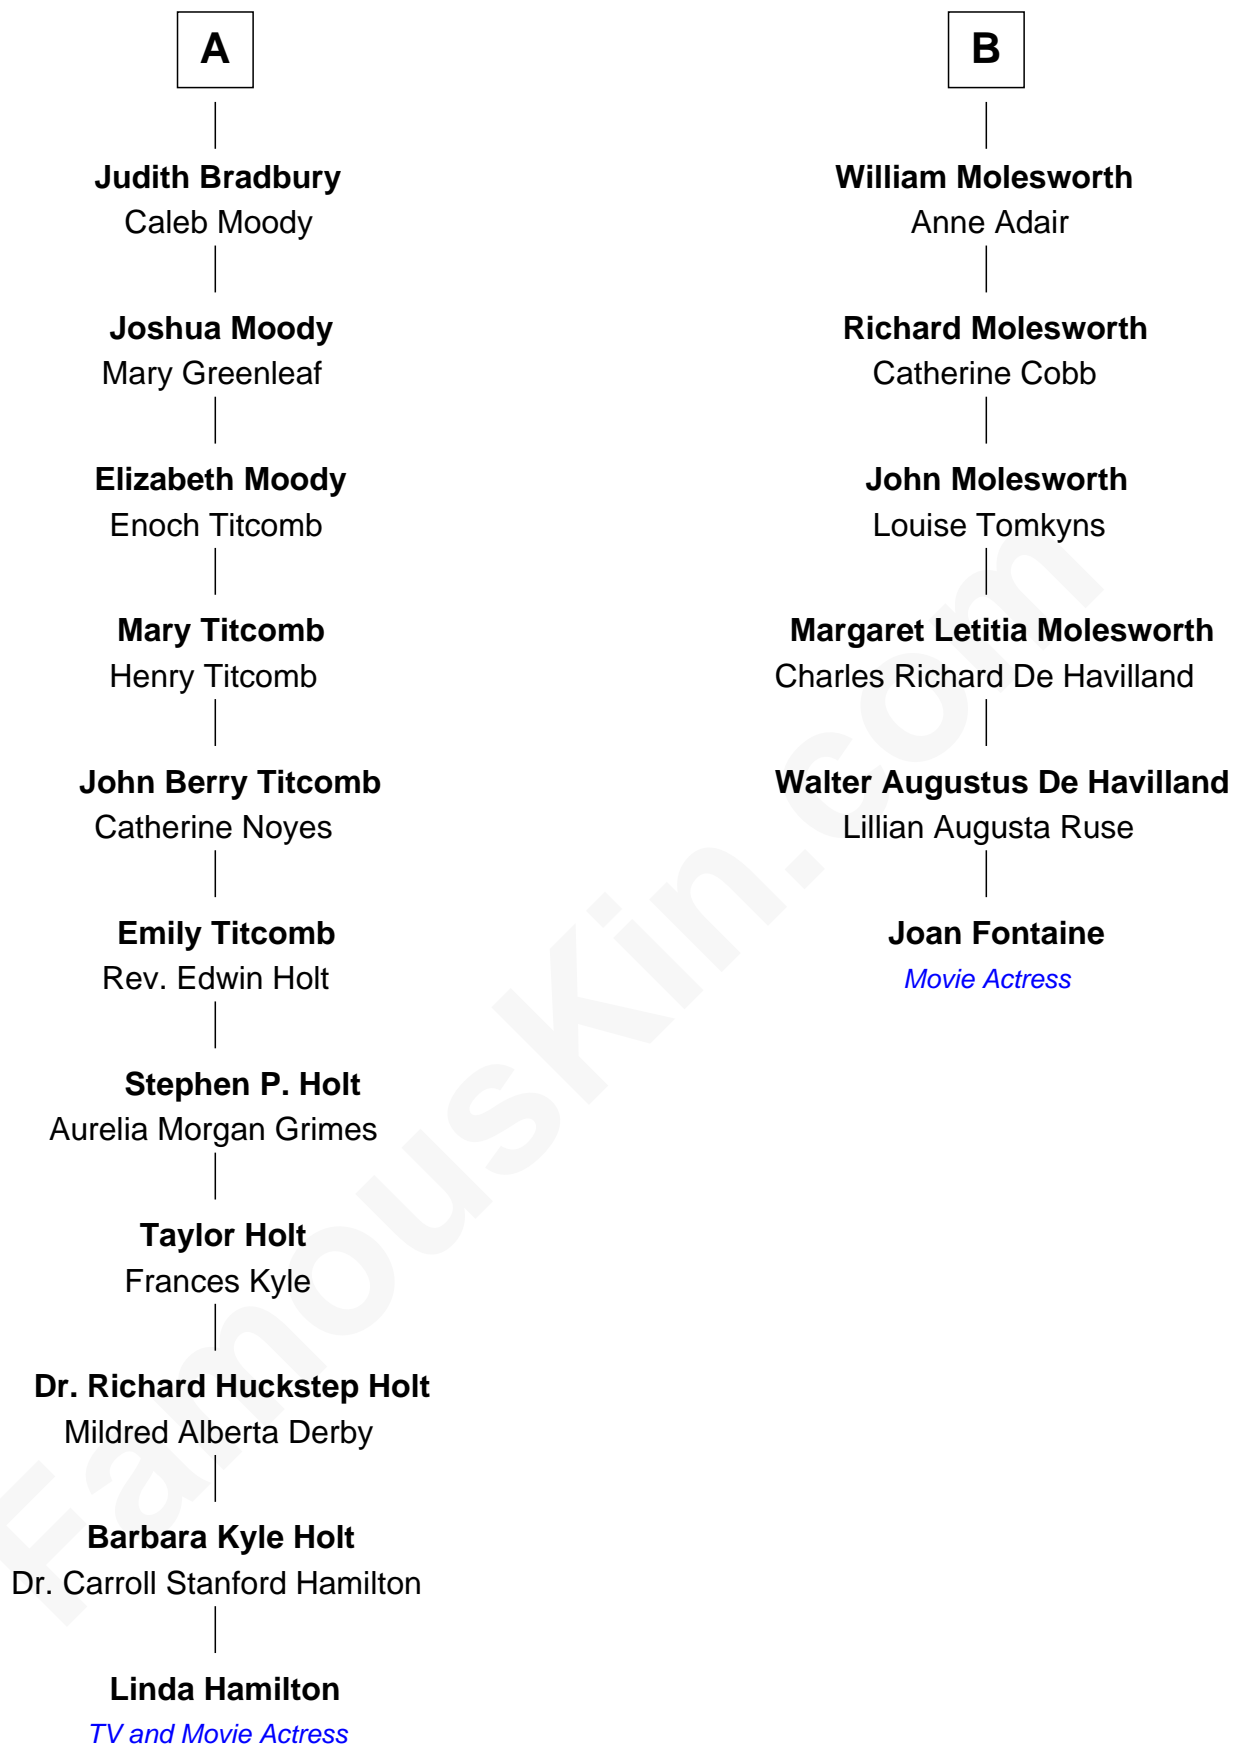

FamousKin.com Relationship Chart of

Linda Hamilton

TV and Movie Actress

12th cousin 5 times removed of

Joan Fontaine

Movie Actress

Thomas Heigham

Isabell Franceys

Linda Hamilton photo by [Matthew Simoneau](#) (CC BY 2.0)