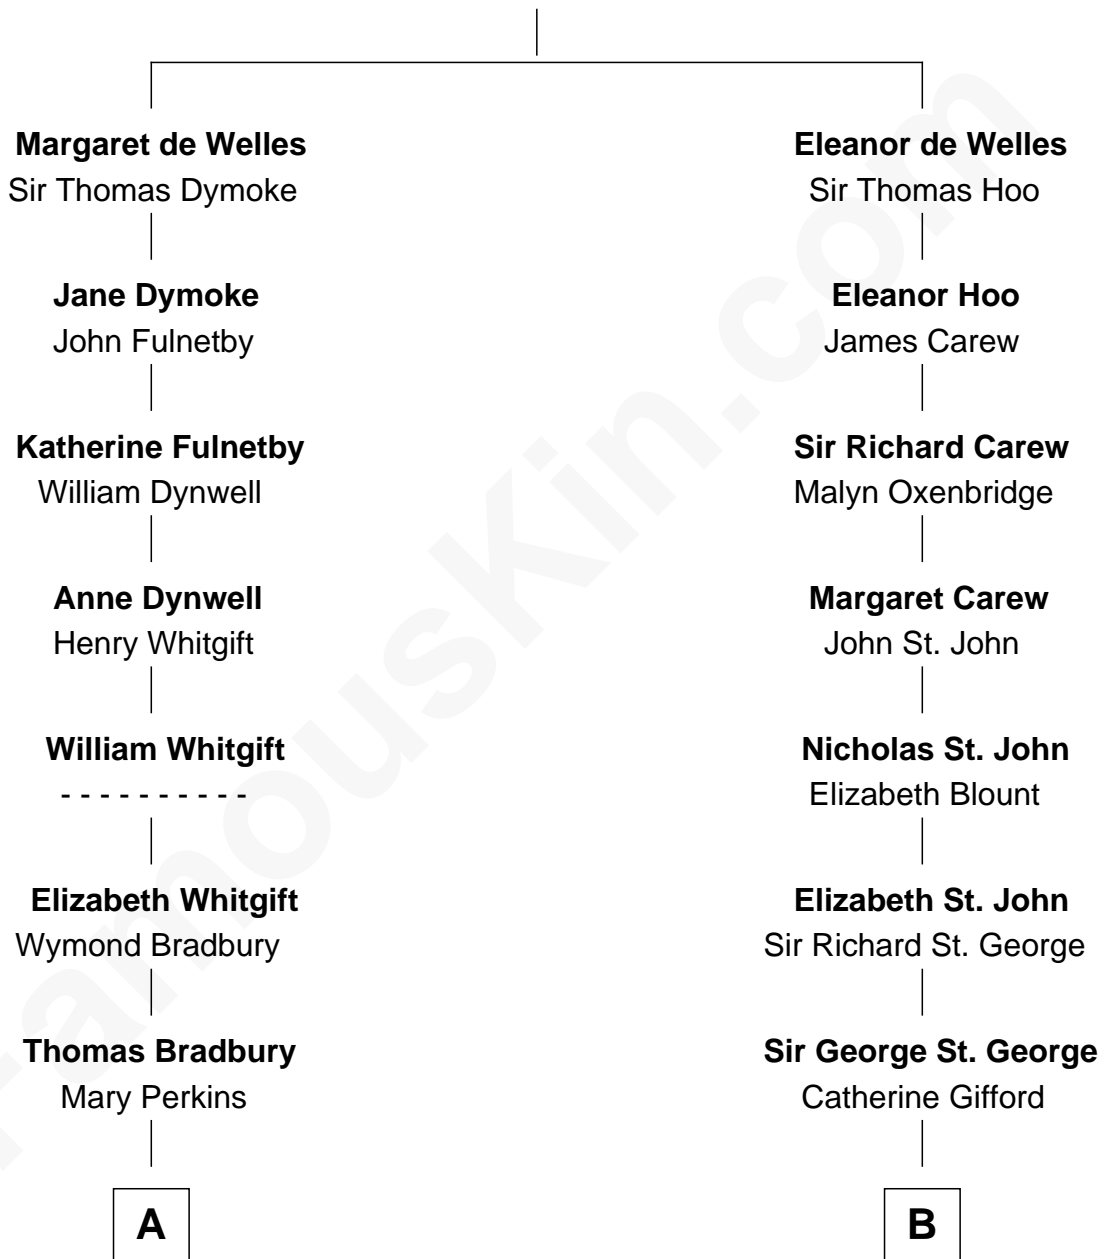

FamousKin.com Relationship Chart of

Linda Hamilton

TV and Movie Actress

14th cousin 3 times removed of

Joan Fontaine

Movie Actress

Sir Lionel de Welles

Joan de Waterton

Linda Hamilton photo by [Matthew Simoneau](#) (CC BY 2.0)