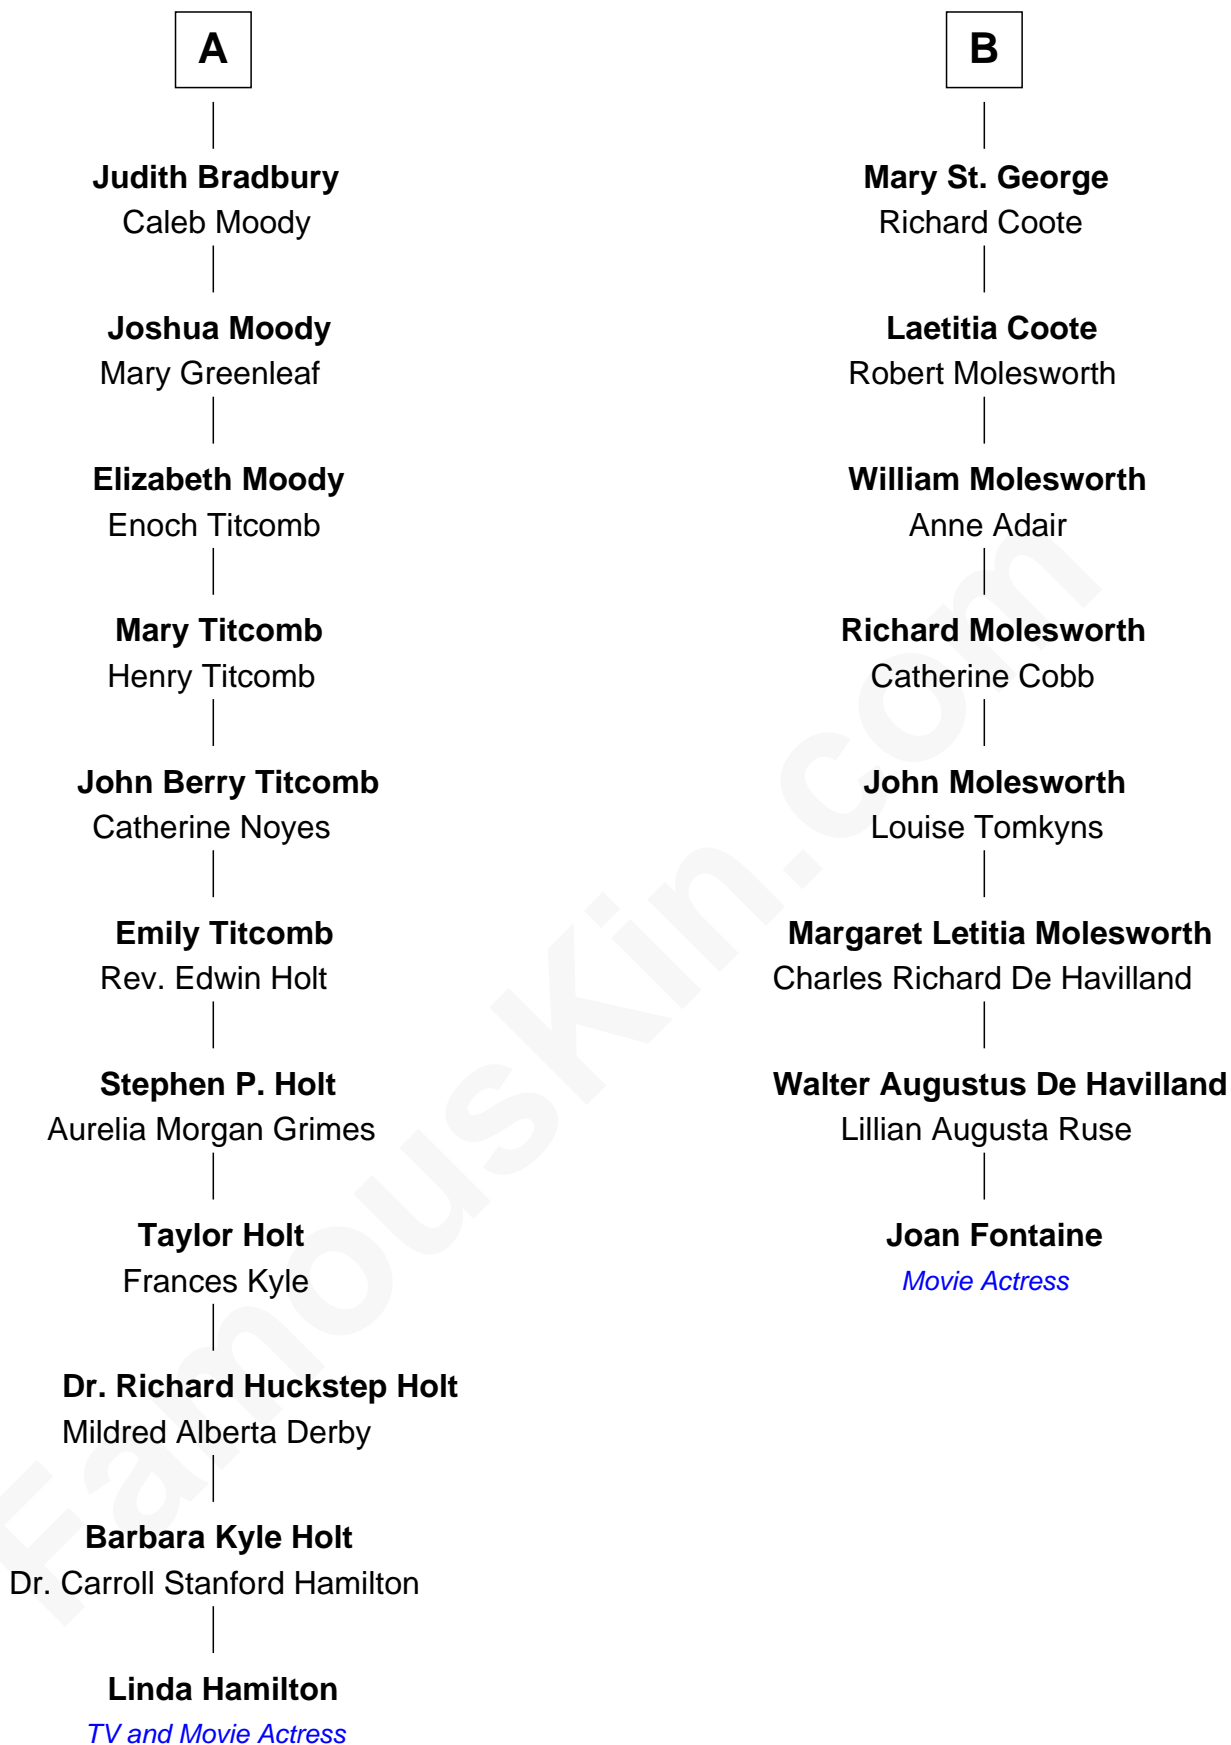

FamousKin.com Relationship Chart of

Linda Hamilton

TV and Movie Actress

14th cousin 3 times removed of

Joan Fontaine

Movie Actress

Sir Lionel de Welles

Joan de Waterton

Linda Hamilton photo by [Matthew Simoneau](#) (CC BY 2.0)