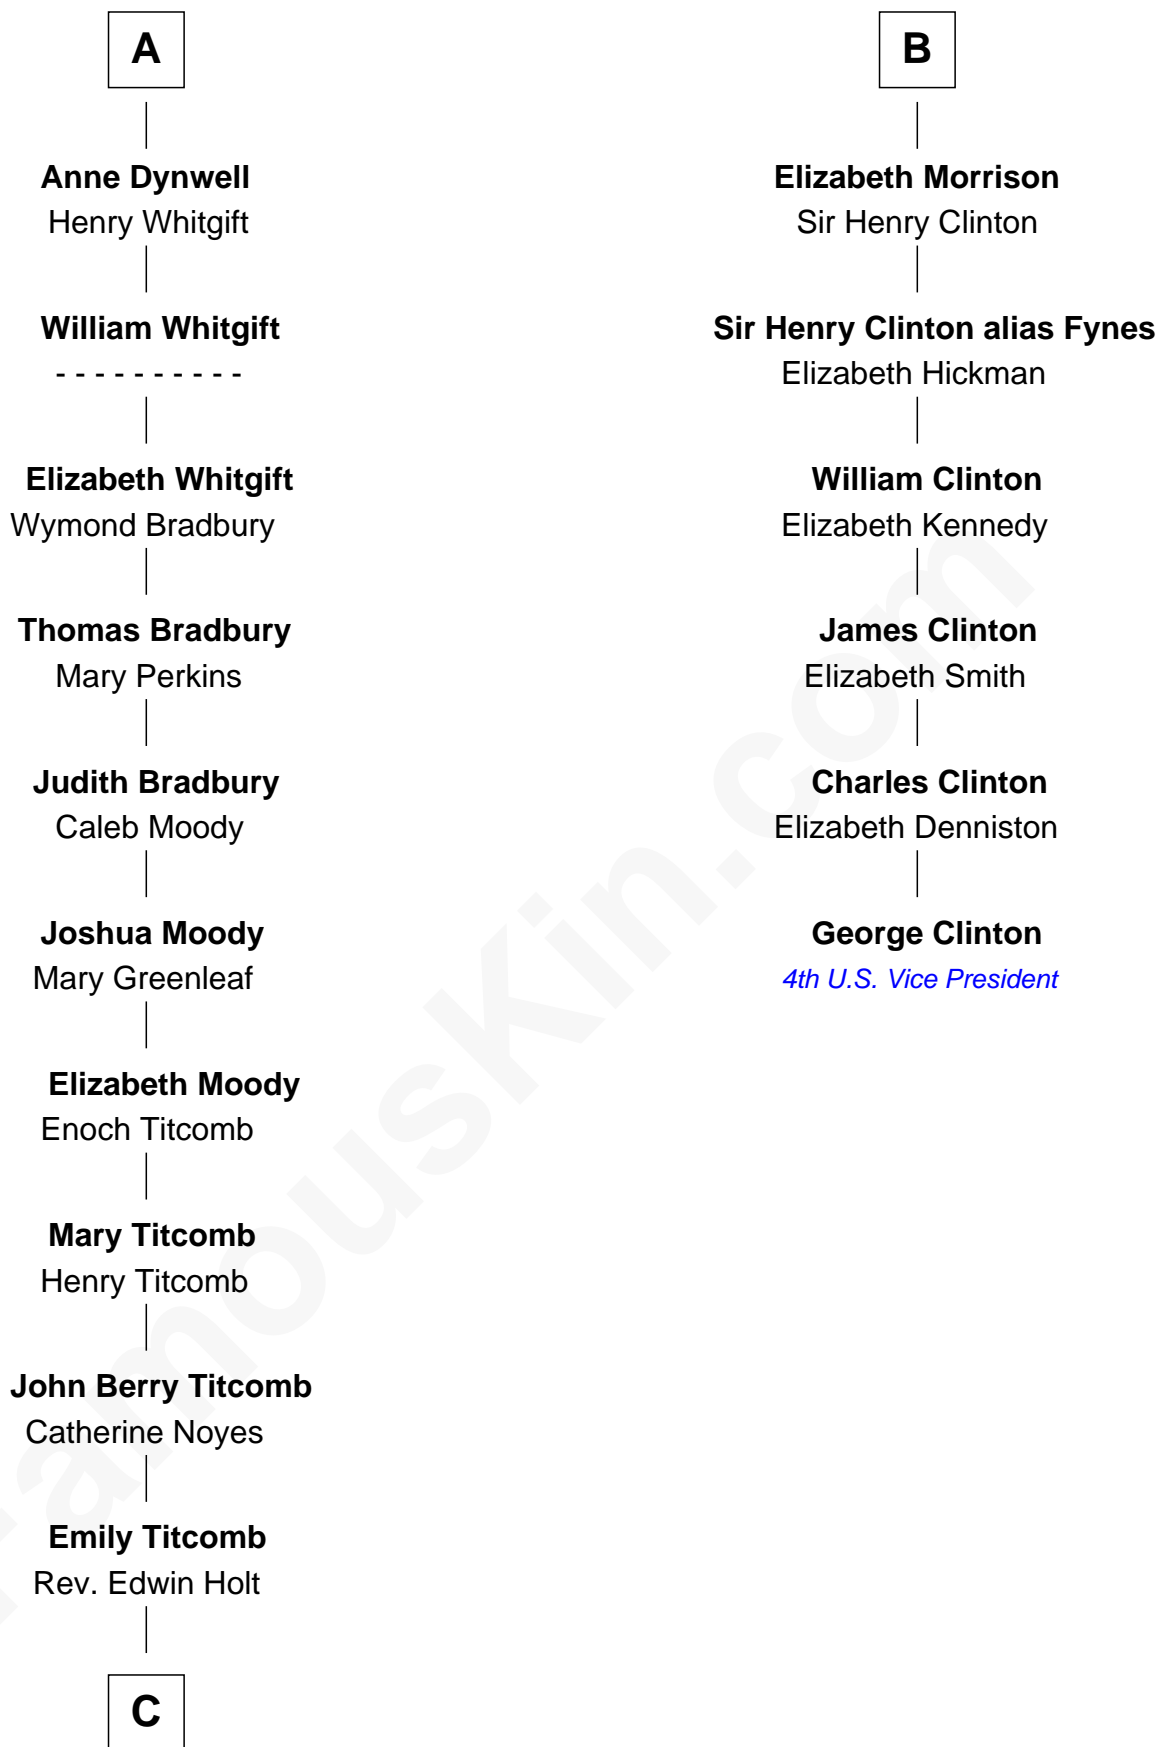

FamousKin.com Relationship Chart of

Linda Hamilton

TV and Movie Actress

12th cousin 9 times removed of

George Clinton

4th U.S. Vice President

C

—
Stephen P. Holt
Aurelia Morgan Grimes

—
Taylor Holt
Frances Kyle

—
Dr. Richard Huckstep Holt
Mildred Alberta Derby

—
Barbara Kyle Holt
Dr. Carroll Stanford Hamilton

—
Linda Hamilton
TV and Movie Actress