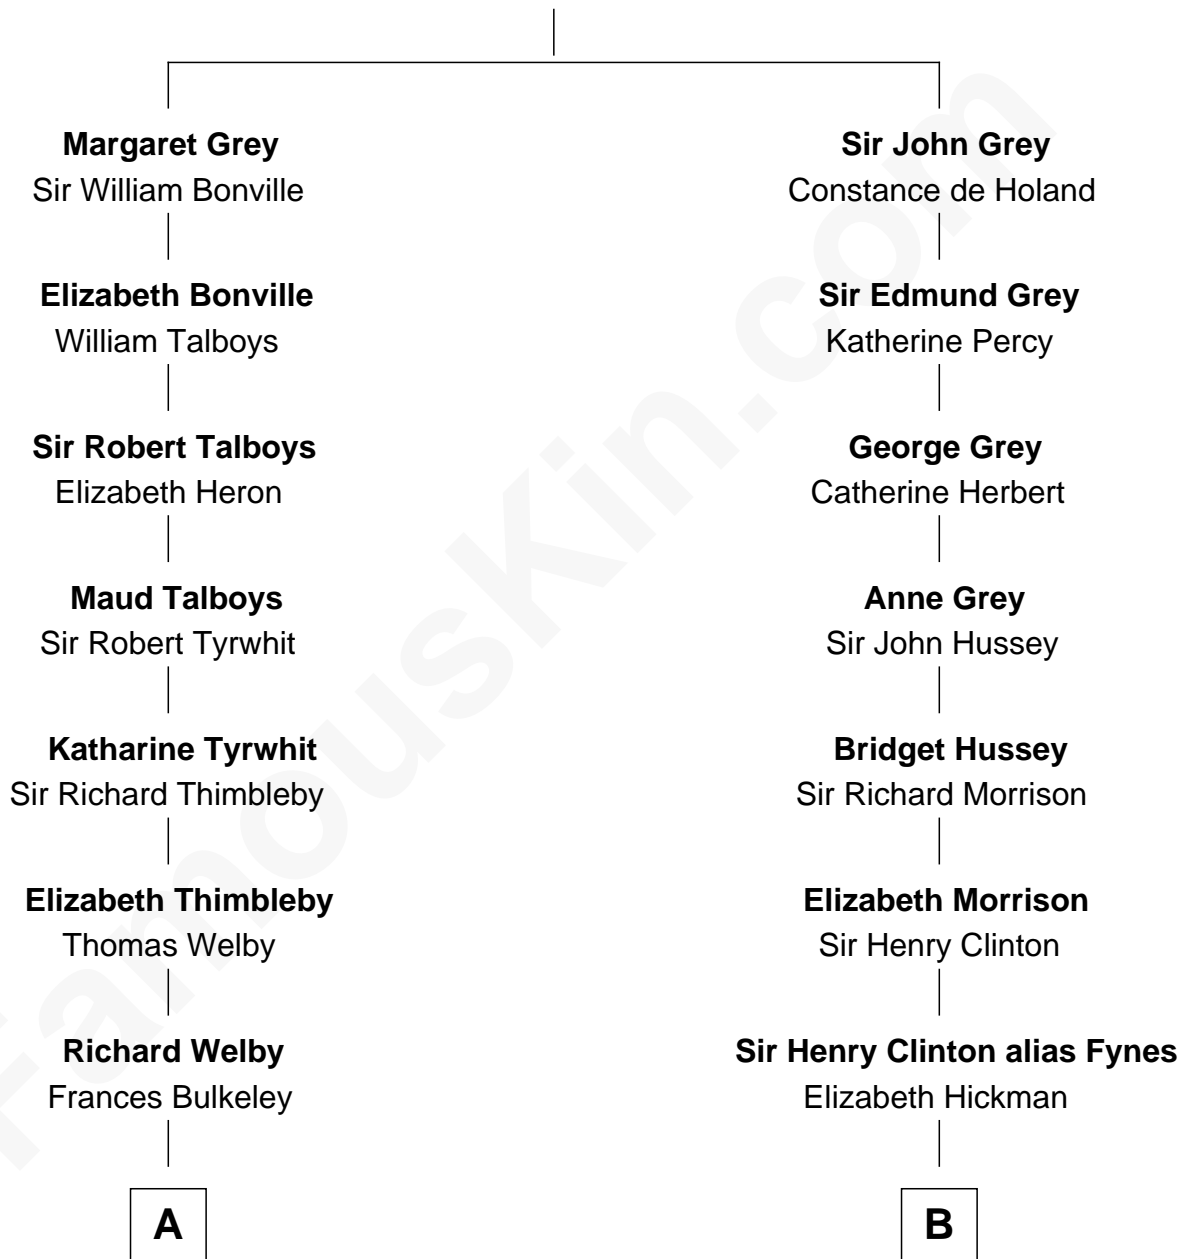

FamousKin.com Relationship Chart of

Linda Hamilton

TV and Movie Actress

10th cousin 9 times removed of

George Clinton

4th U.S. Vice President

Sir Reynold Grey

Margaret de Ros

C

—
Dr. Richard Huckstep Holt

Mildred Alberta Derby

—
Barbara Kyle Holt

Dr. Carroll Stanford Hamilton

—
Linda Hamilton

TV and Movie Actress

FamousKin.com