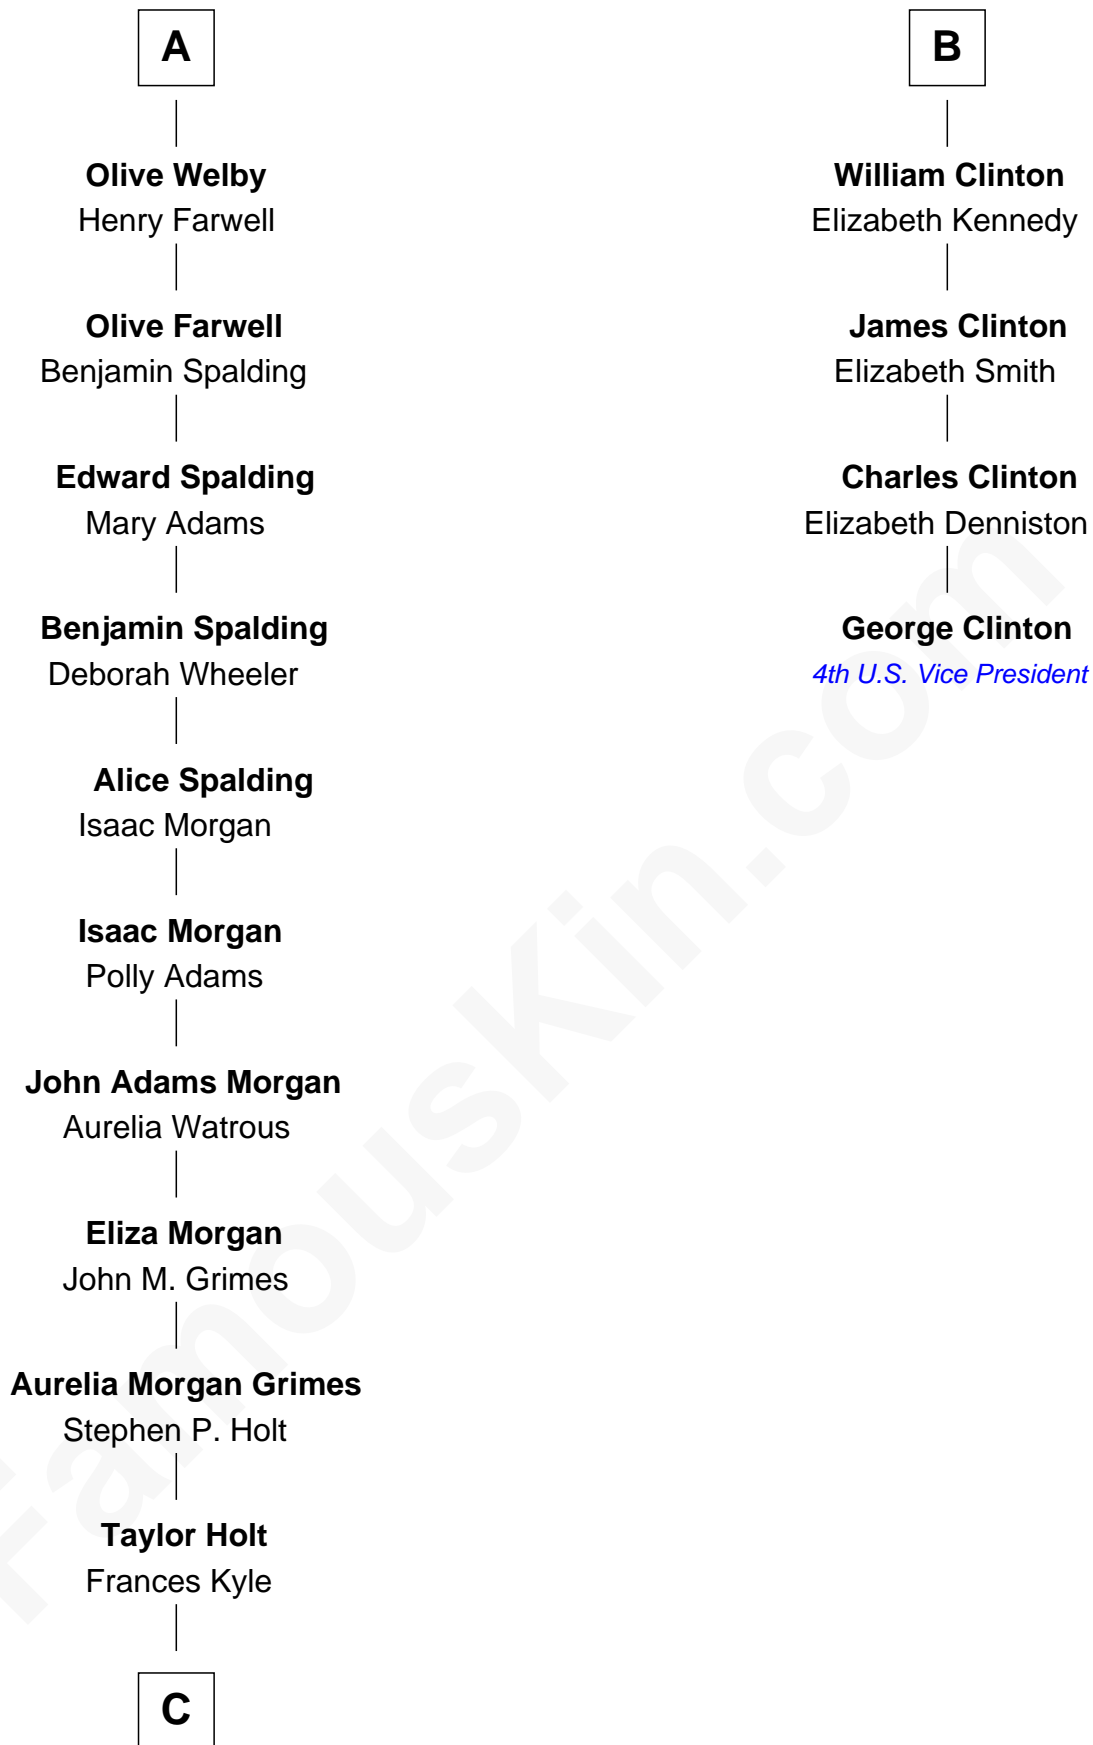

FamousKin.com Relationship Chart of

Linda Hamilton

TV and Movie Actress

10th cousin 9 times removed of

George Clinton

4th U.S. Vice President

Sir Reynold Grey

Margaret de Ros

C

—
Dr. Richard Huckstep Holt

Mildred Alberta Derby

—
Barbara Kyle Holt

Dr. Carroll Stanford Hamilton

—
Linda Hamilton

TV and Movie Actress

FamousKin.com