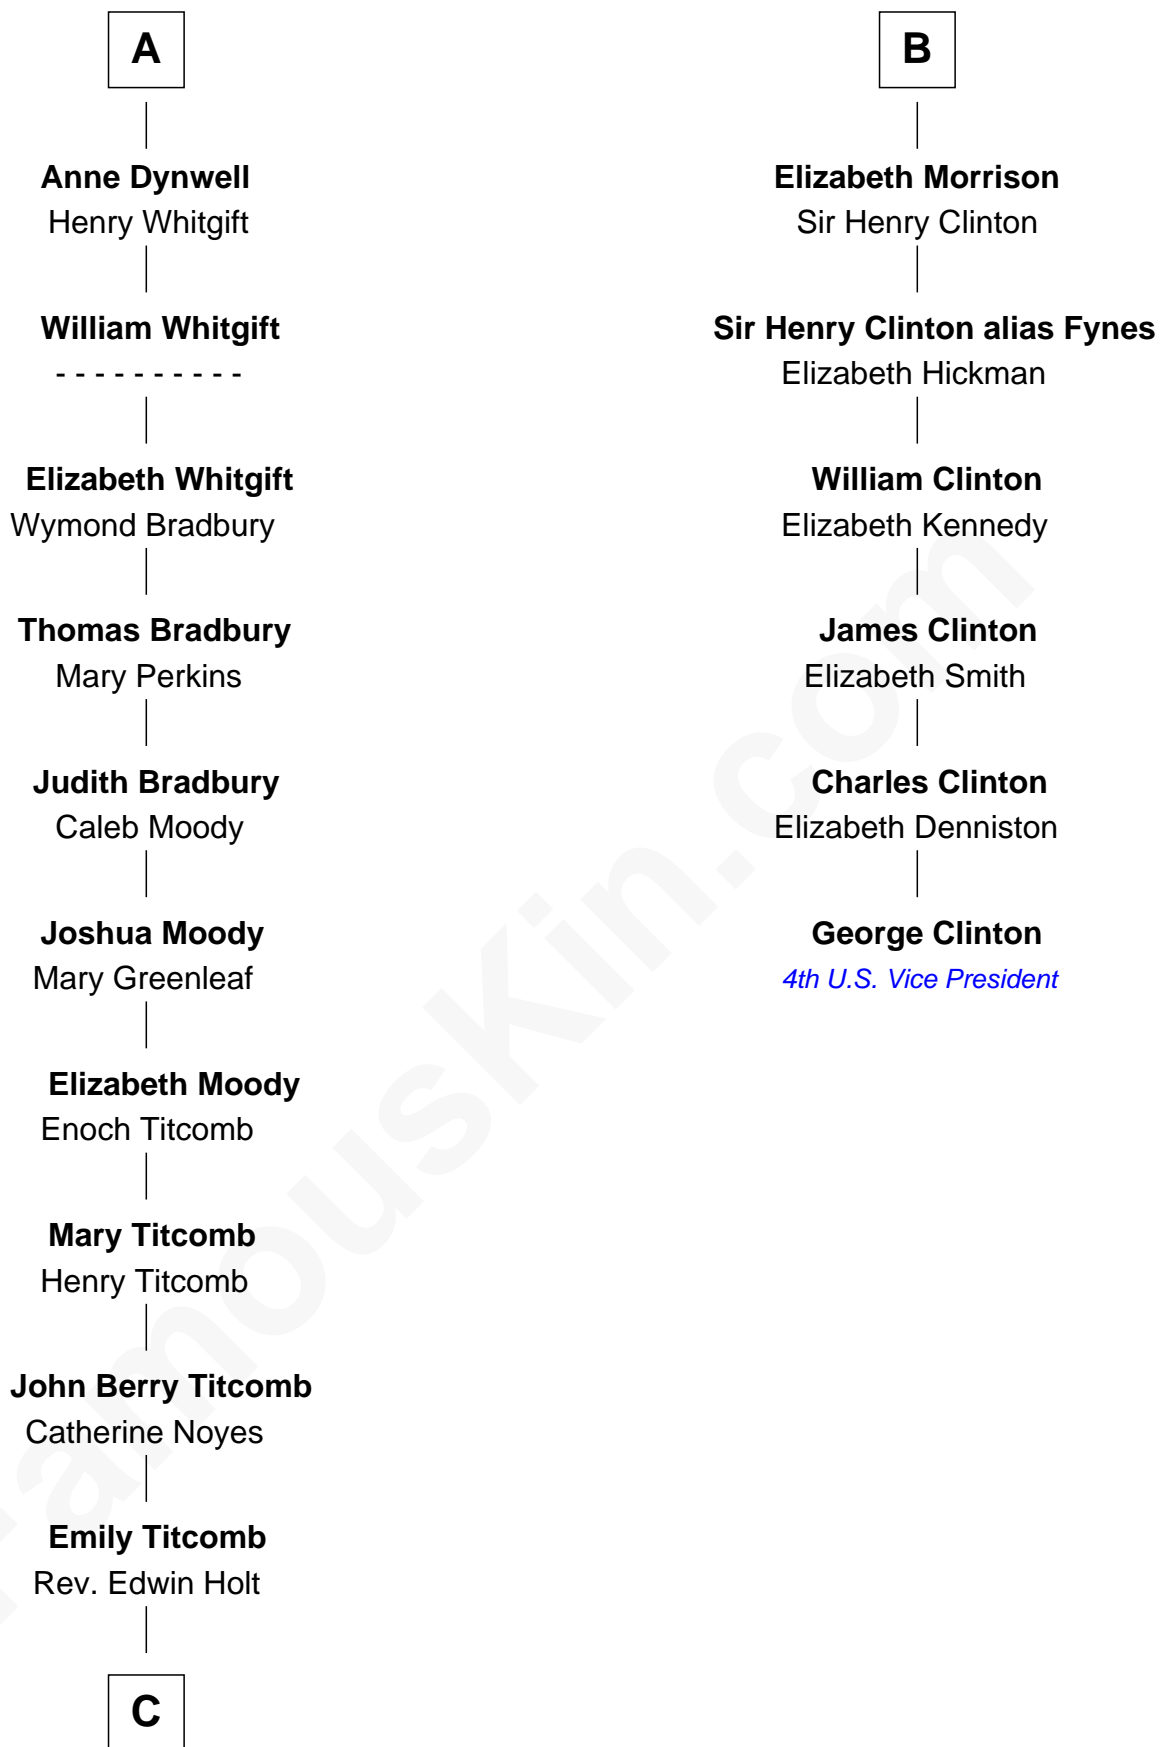

FamousKin.com Relationship Chart of

Linda Hamilton

TV and Movie Actress

12th cousin 9 times removed of

George Clinton

4th U.S. Vice President

Sir Henry de Percy

Idoine de Clifford

C

—
Stephen P. Holt
Aurelia Morgan Grimes

—
Taylor Holt
Frances Kyle

—
Dr. Richard Huckstep Holt
Mildred Alberta Derby

—
Barbara Kyle Holt
Dr. Carroll Stanford Hamilton

—
Linda Hamilton
TV and Movie Actress