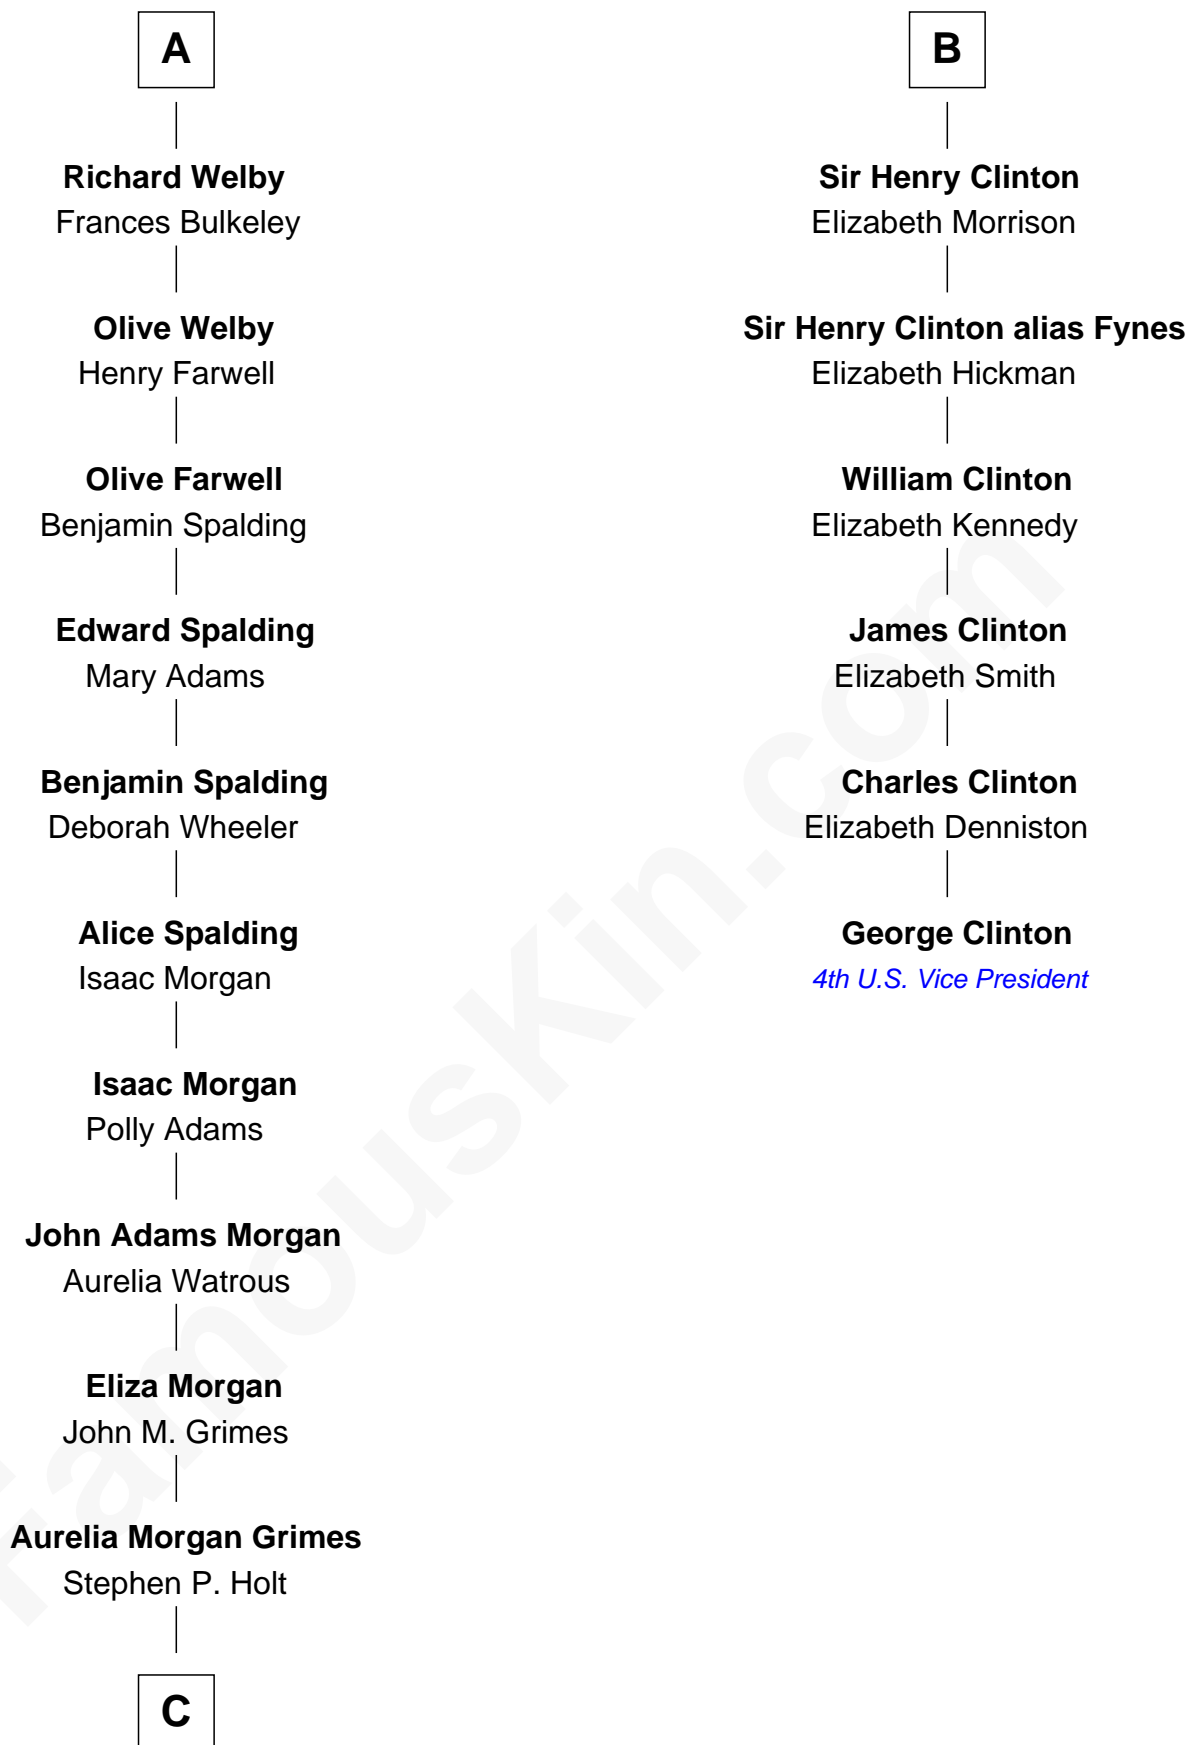

FamousKin.com Relationship Chart of

Linda Hamilton

TV and Movie Actress

12th cousin 8 times removed of

George Clinton

4th U.S. Vice President

Sir Philip le Despencer

Elizabeth - - - - -

Sir Robert Tyrwhit

Maud Talboys

Katharine Tyrwhit

Sir Richard Thimbleby

Elizabeth Thimbleby

Thomas Welby

A

Alice le Despenser

Elizabeth Grey

Elizabeth Dudley

William Stourton

Ursula Stourton

Sir Edward Clinton

B

C

—
Taylor Holt
Frances Kyle

—
Dr. Richard Huckstep Holt
Mildred Alberta Derby

—
Barbara Kyle Holt
Dr. Carroll Stanford Hamilton

—
Linda Hamilton
TV and Movie Actress