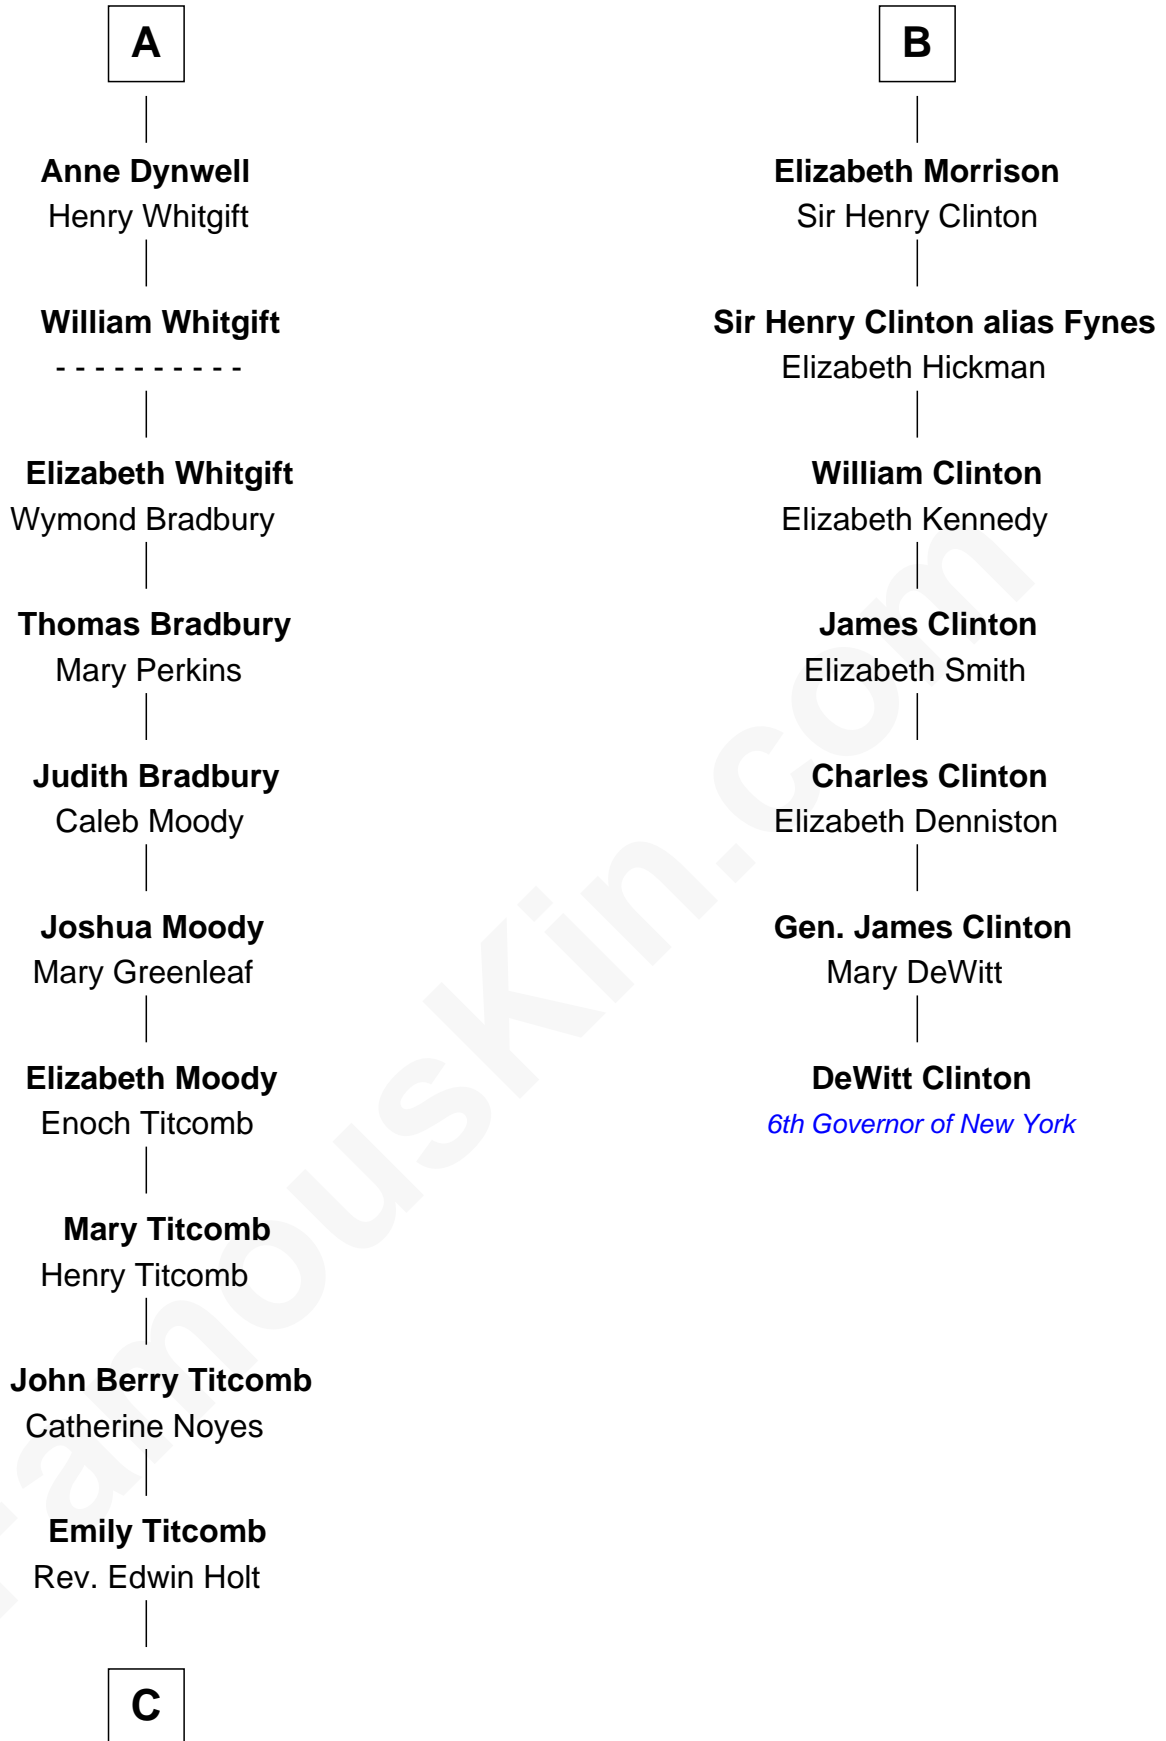

FamousKin.com Relationship Chart of

Linda Hamilton

TV and Movie Actress

13th cousin 8 times removed of

DeWitt Clinton

6th Governor of New York

C

—
Stephen P. Holt
Aurelia Morgan Grimes

—
Taylor Holt
Frances Kyle

—
Dr. Richard Huckstep Holt
Mildred Alberta Derby

—
Barbara Kyle Holt
Dr. Carroll Stanford Hamilton

—
Linda Hamilton
TV and Movie Actress

FamousKin.com