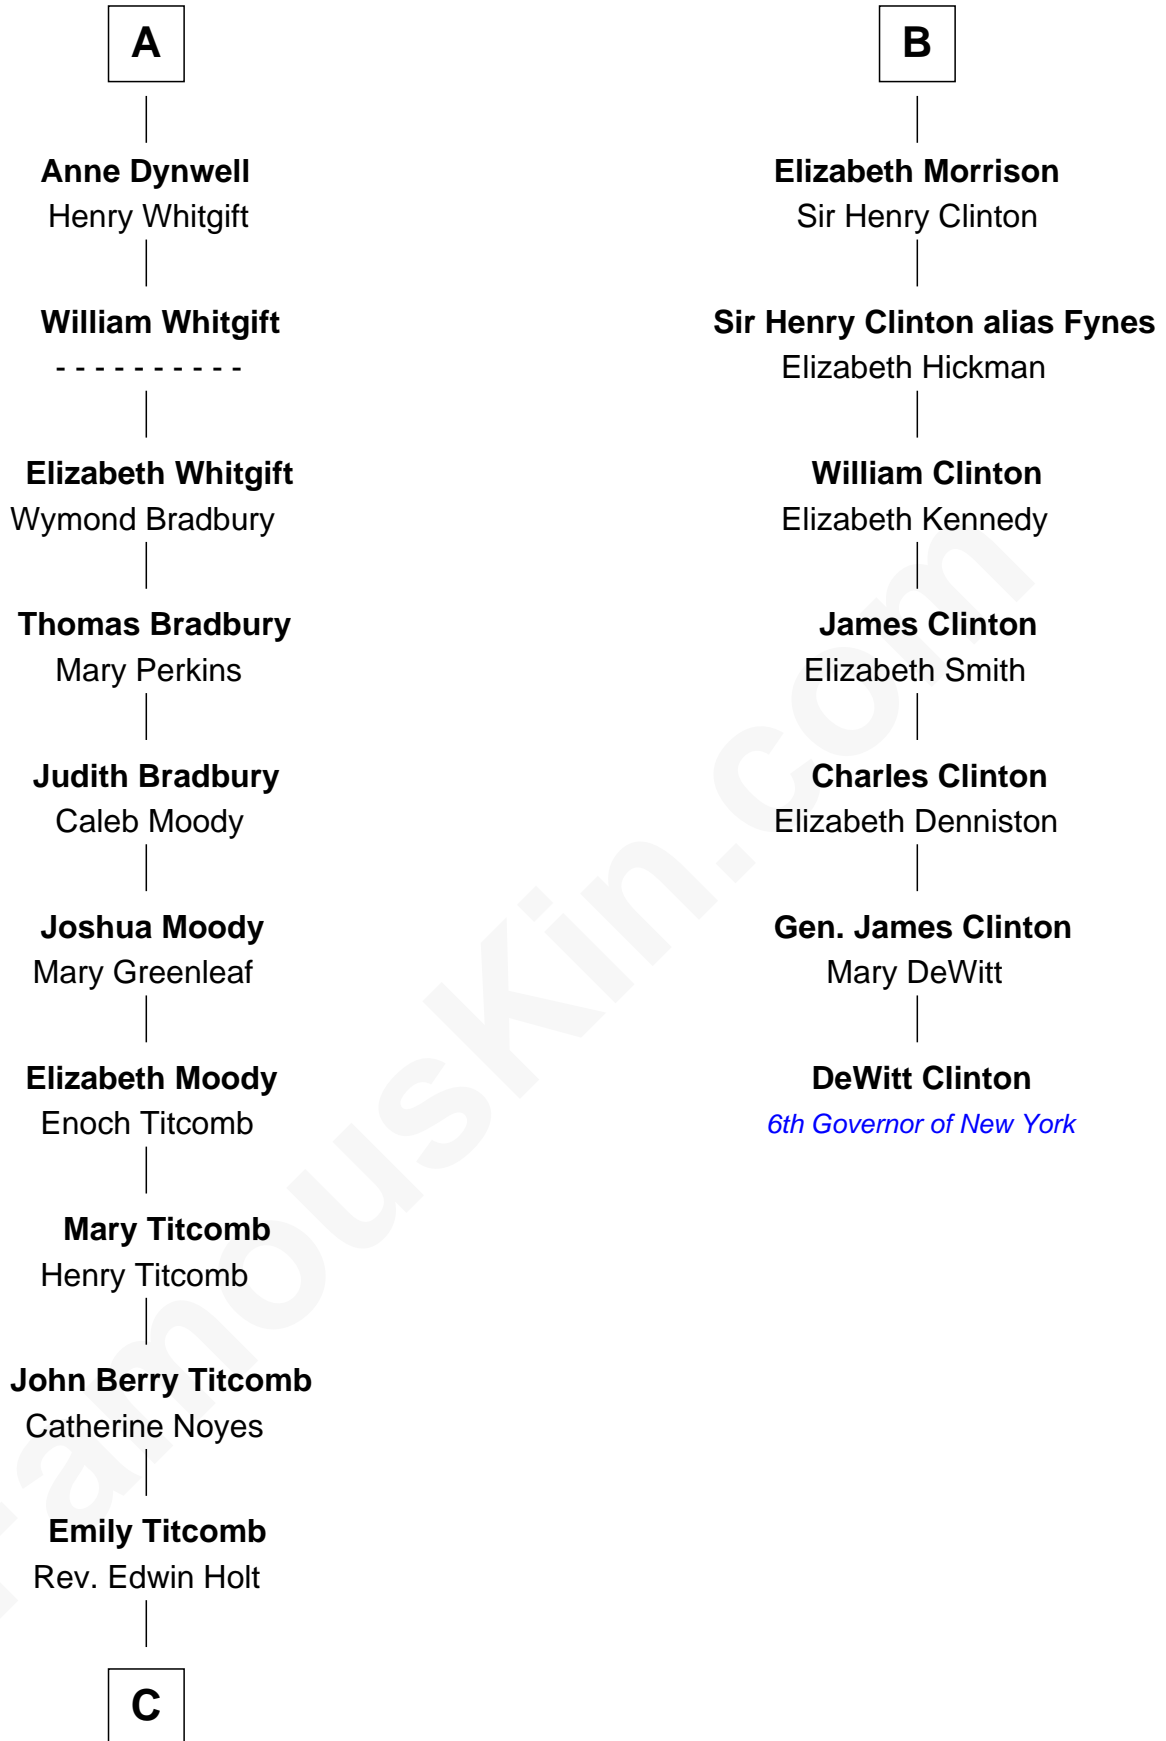

FamousKin.com Relationship Chart of

Linda Hamilton

TV and Movie Actress

13th cousin 8 times removed of

DeWitt Clinton

6th Governor of New York

Sir Henry de Percy

Idoine de Clifford

C

—
Stephen P. Holt
Aurelia Morgan Grimes

—
Taylor Holt
Frances Kyle

—
Dr. Richard Huckstep Holt
Mildred Alberta Derby

—
Barbara Kyle Holt
Dr. Carroll Stanford Hamilton

—
Linda Hamilton
TV and Movie Actress