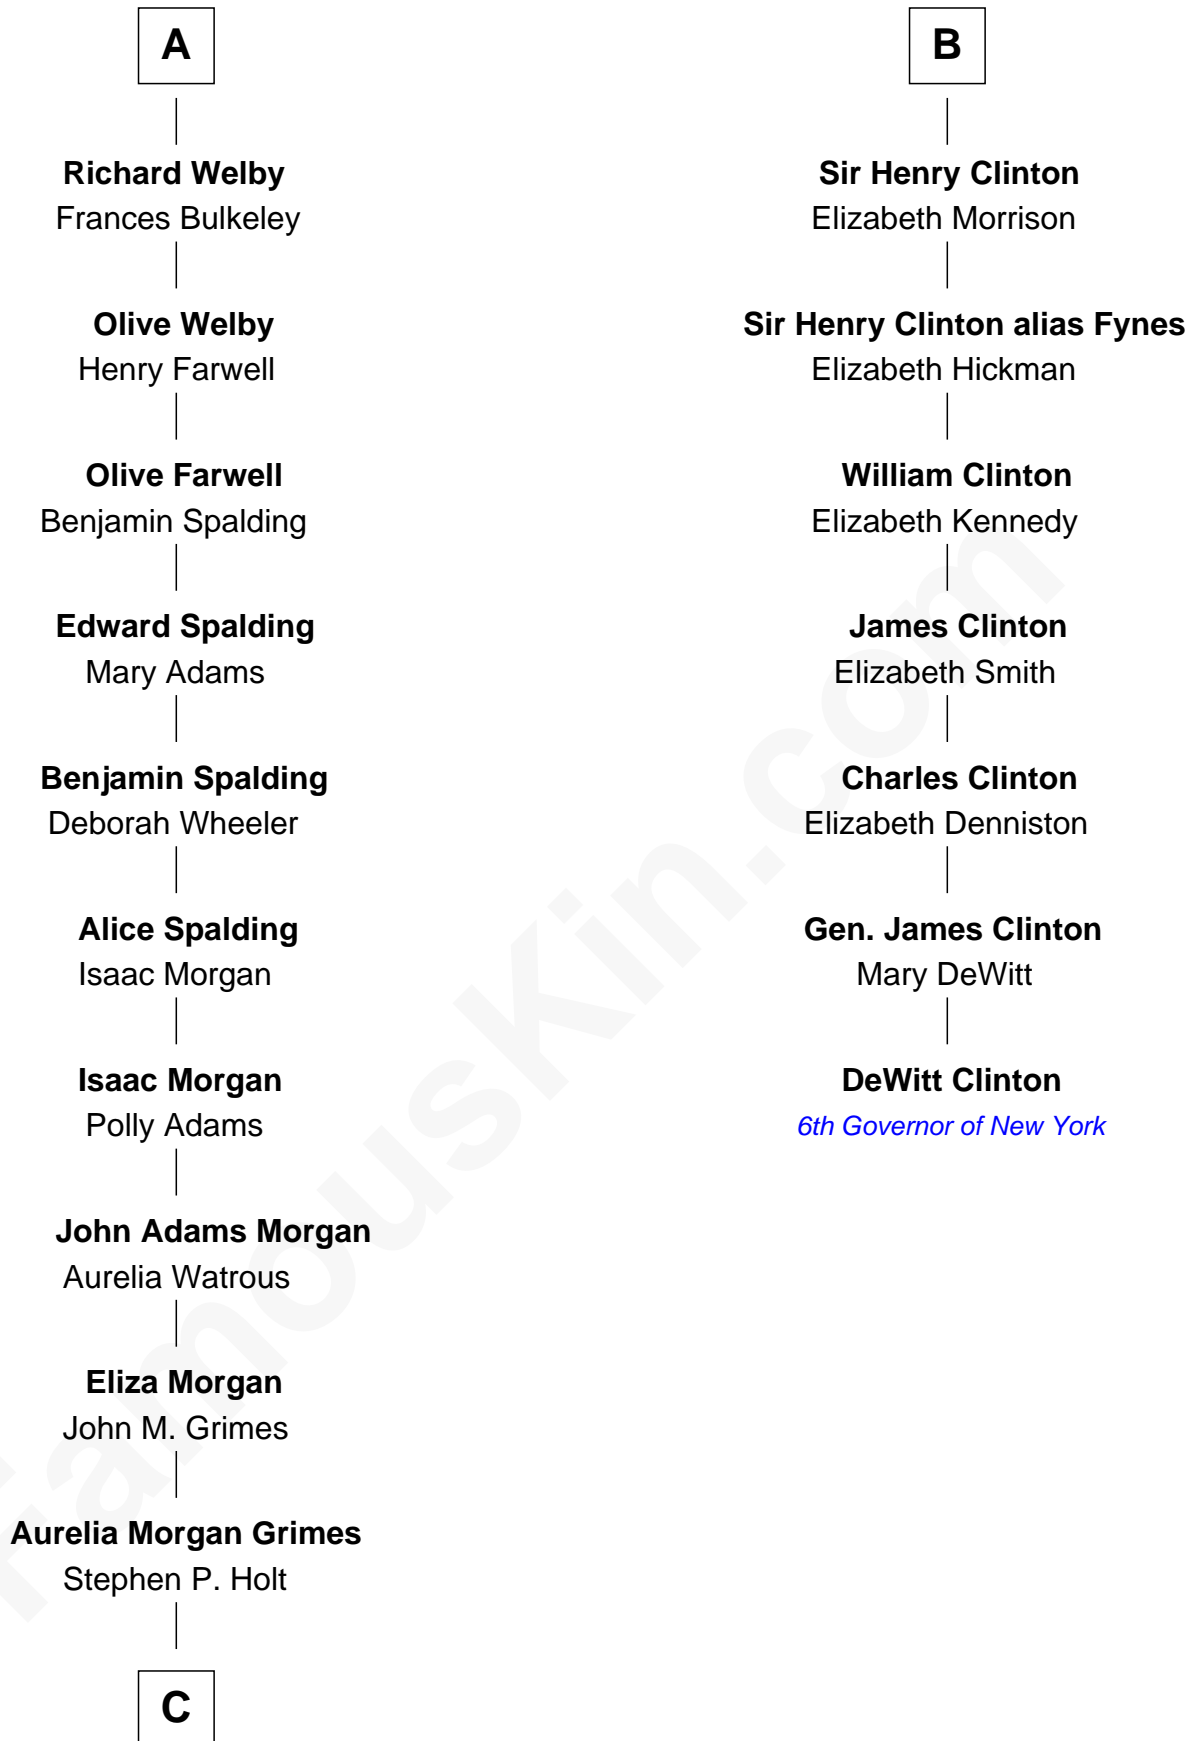

FamousKin.com Relationship Chart of

Linda Hamilton

TV and Movie Actress

13th cousin 7 times removed of

DeWitt Clinton

6th Governor of New York

Sir Philip le Despencer

Elizabeth - - - - -

Sir Robert Tyrwhit

Maud Talboys

Katharine Tyrwhit

Sir Richard Thimbleby

Elizabeth Thimbleby

Thomas Welby

A

Alice le Despenser

Elizabeth Grey

Elizabeth Dudley

William Stourton

Ursula Stourton

Sir Edward Clinton

B

C

—
Taylor Holt
Frances Kyle