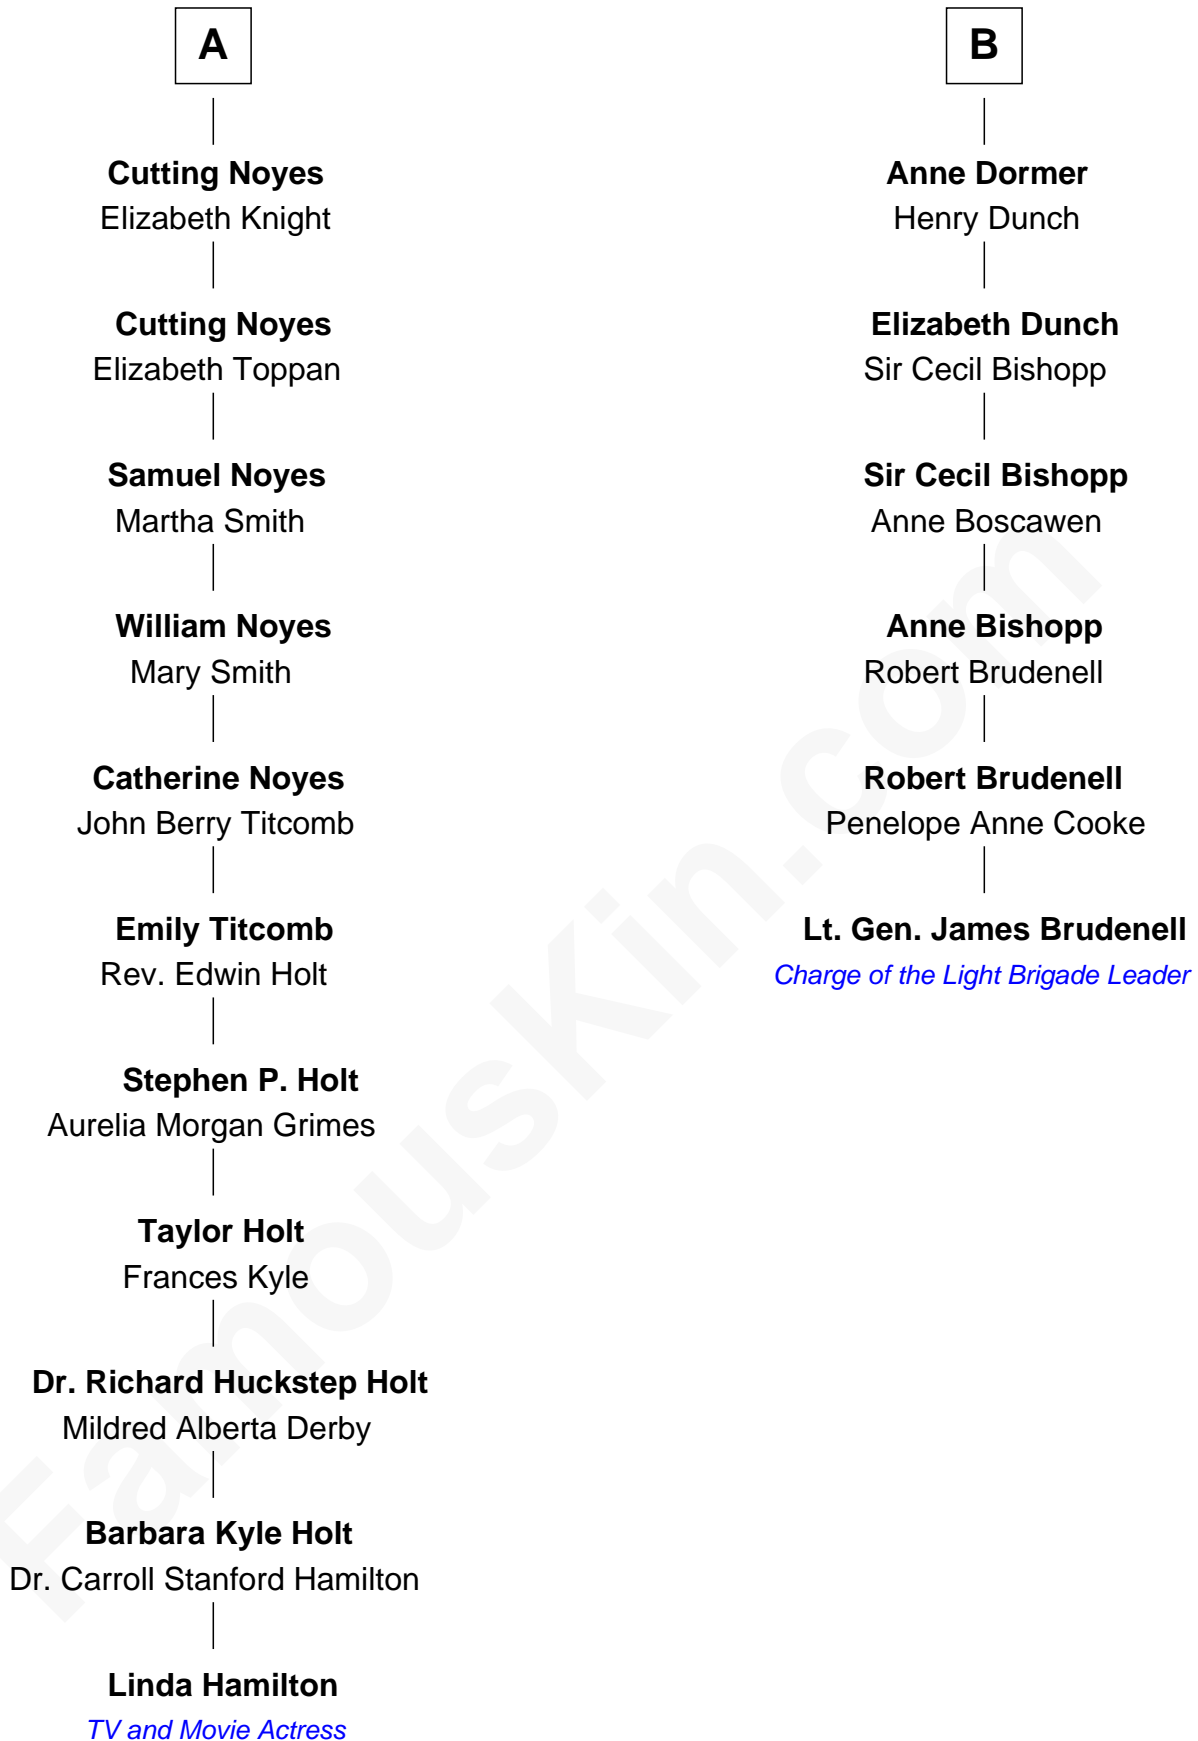

FamousKin.com Relationship Chart of

Linda Hamilton

TV and Movie Actress

12th cousin 5 times removed of

Lt. Gen. James Brudenell

Leader of the "Charge of the Light Brigade"

Linda Hamilton photo by [Matthew Simoneau](#) (CC BY 2.0)