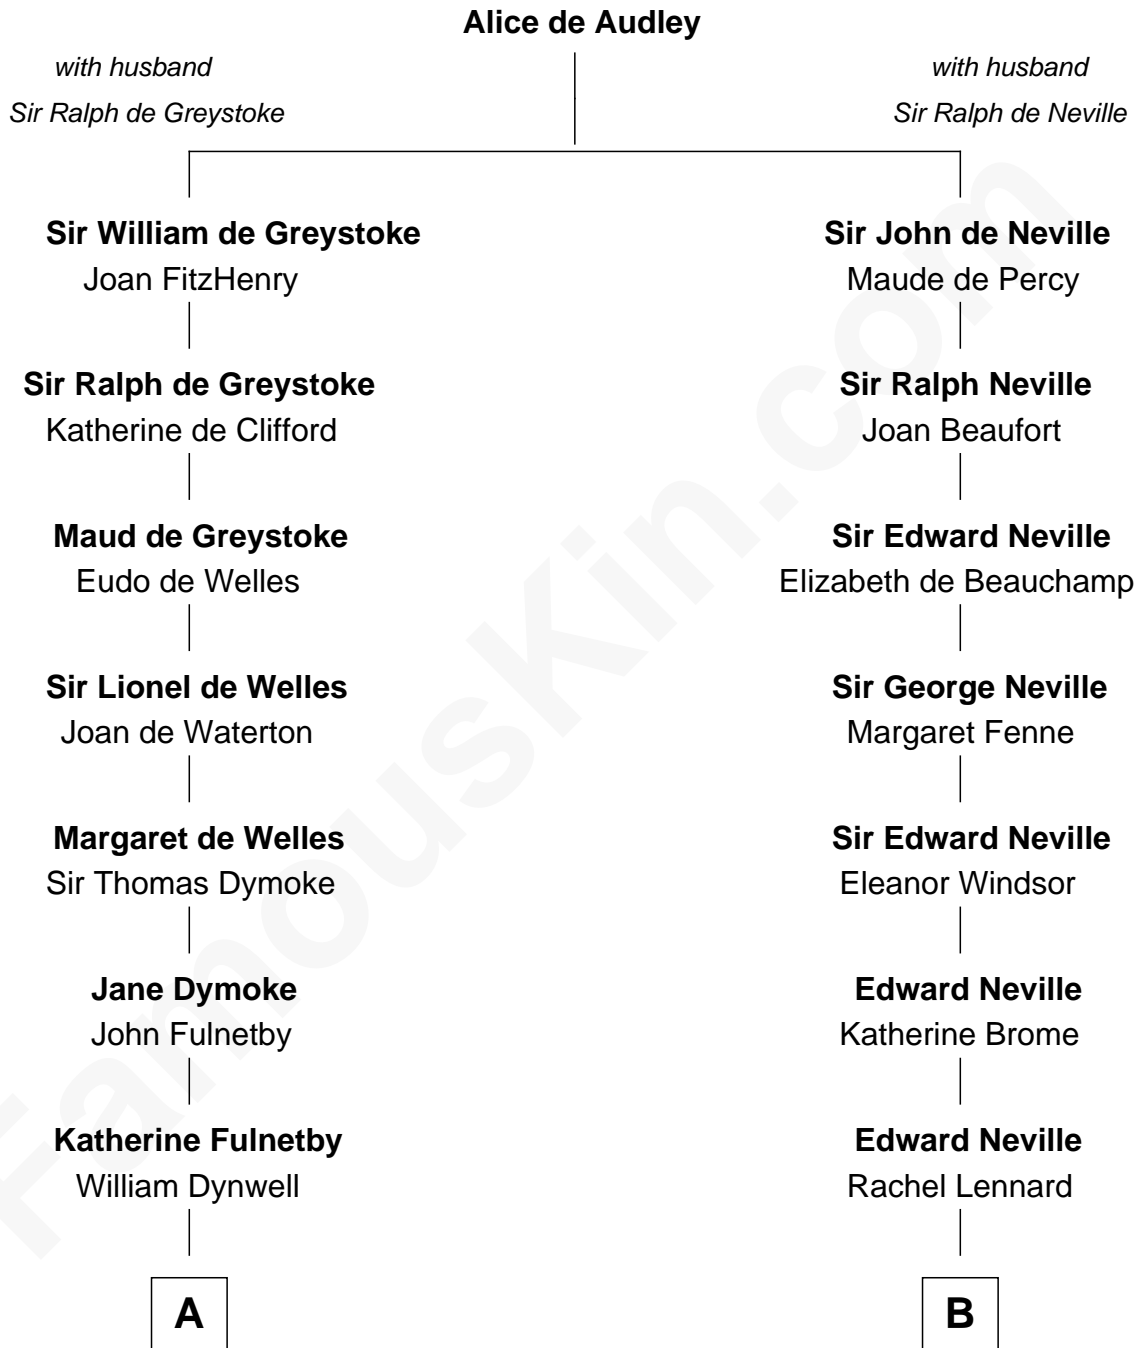

FamousKin.com Relationship Chart of

Linda Hamilton

TV and Movie Actress

14th cousin 7 times removed of

Lt. Gen. James Brudenell

Leader of the "Charge of the Light Brigade"

C

—
Stephen P. Holt
Aurelia Morgan Grimes

—
Taylor Holt
Frances Kyle

—
Dr. Richard Huckstep Holt
Mildred Alberta Derby

—
Barbara Kyle Holt
Dr. Carroll Stanford Hamilton

—
Linda Hamilton
TV and Movie Actress

FamousKin.com