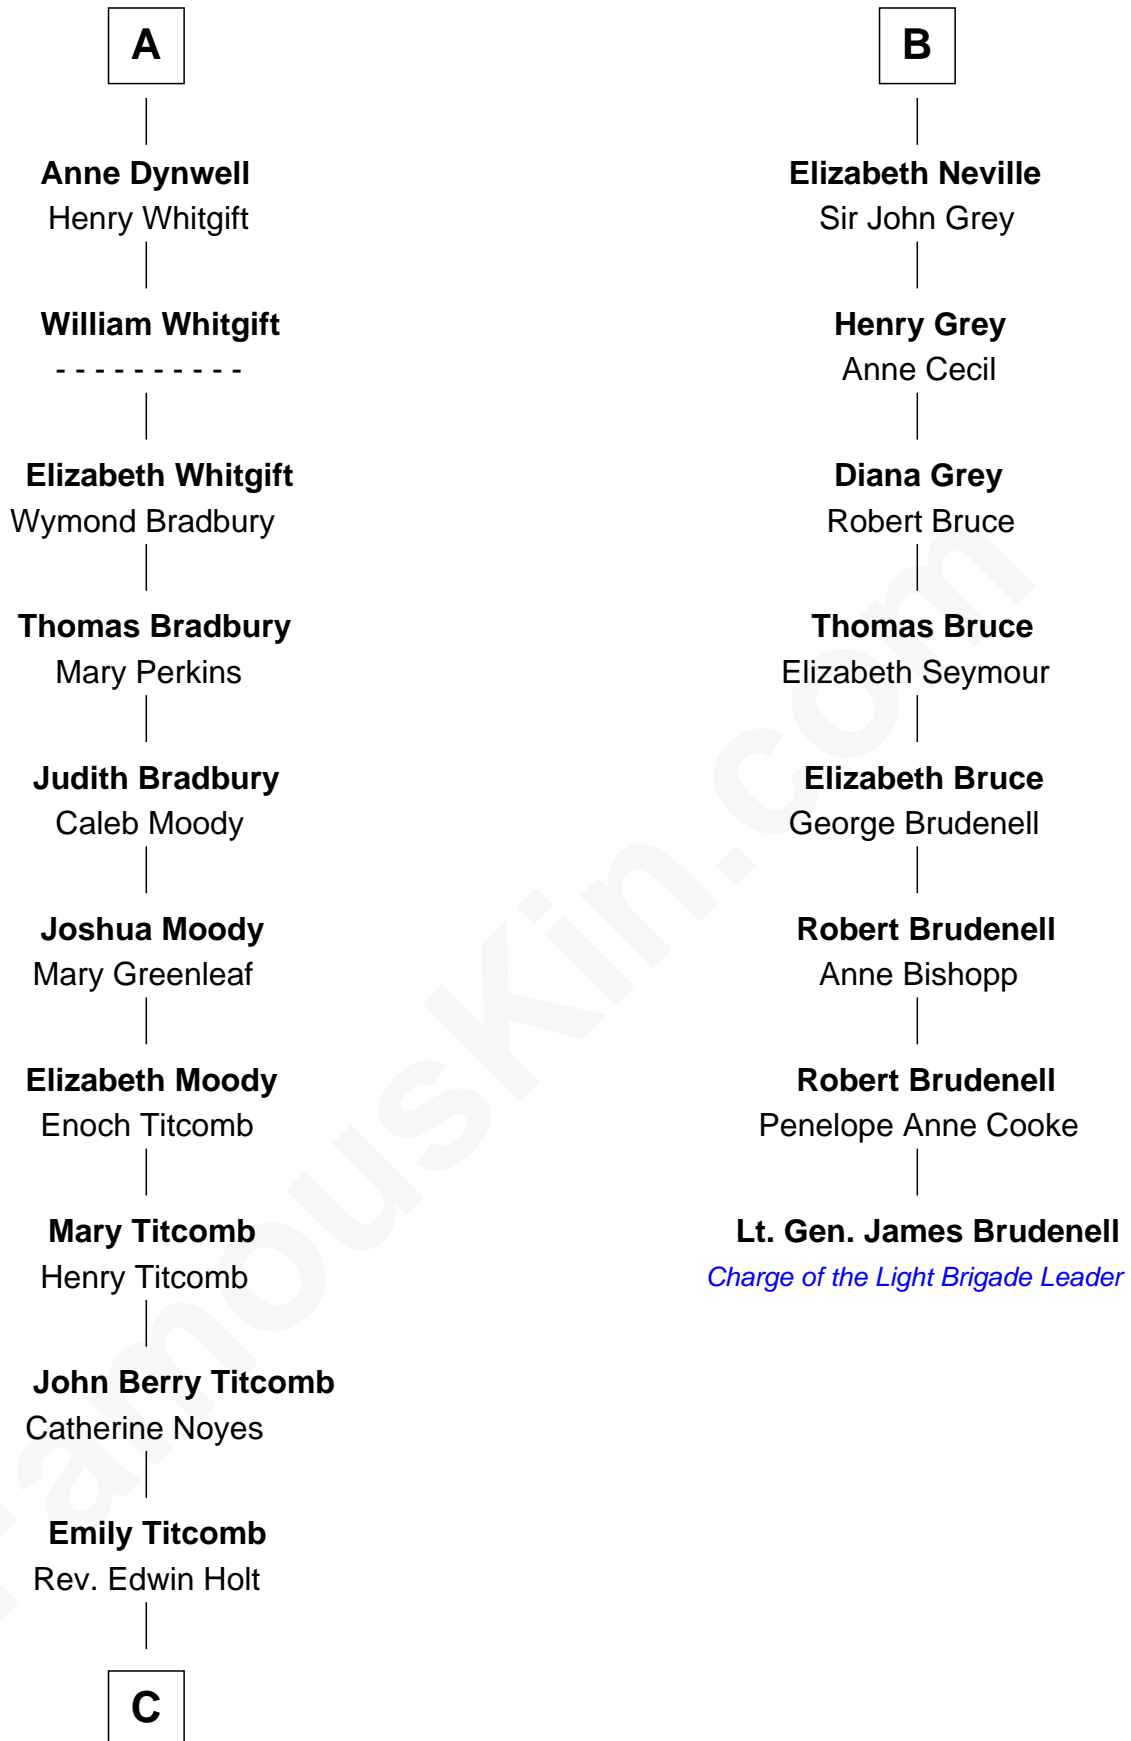

FamousKin.com Relationship Chart of

Linda Hamilton

TV and Movie Actress

14th cousin 7 times removed of

Lt. Gen. James Brudenell

Leader of the "Charge of the Light Brigade"

C

—
Stephen P. Holt
Aurelia Morgan Grimes

—
Taylor Holt
Frances Kyle

—
Dr. Richard Huckstep Holt
Mildred Alberta Derby

—
Barbara Kyle Holt
Dr. Carroll Stanford Hamilton

—
Linda Hamilton
TV and Movie Actress

FamousKin.com