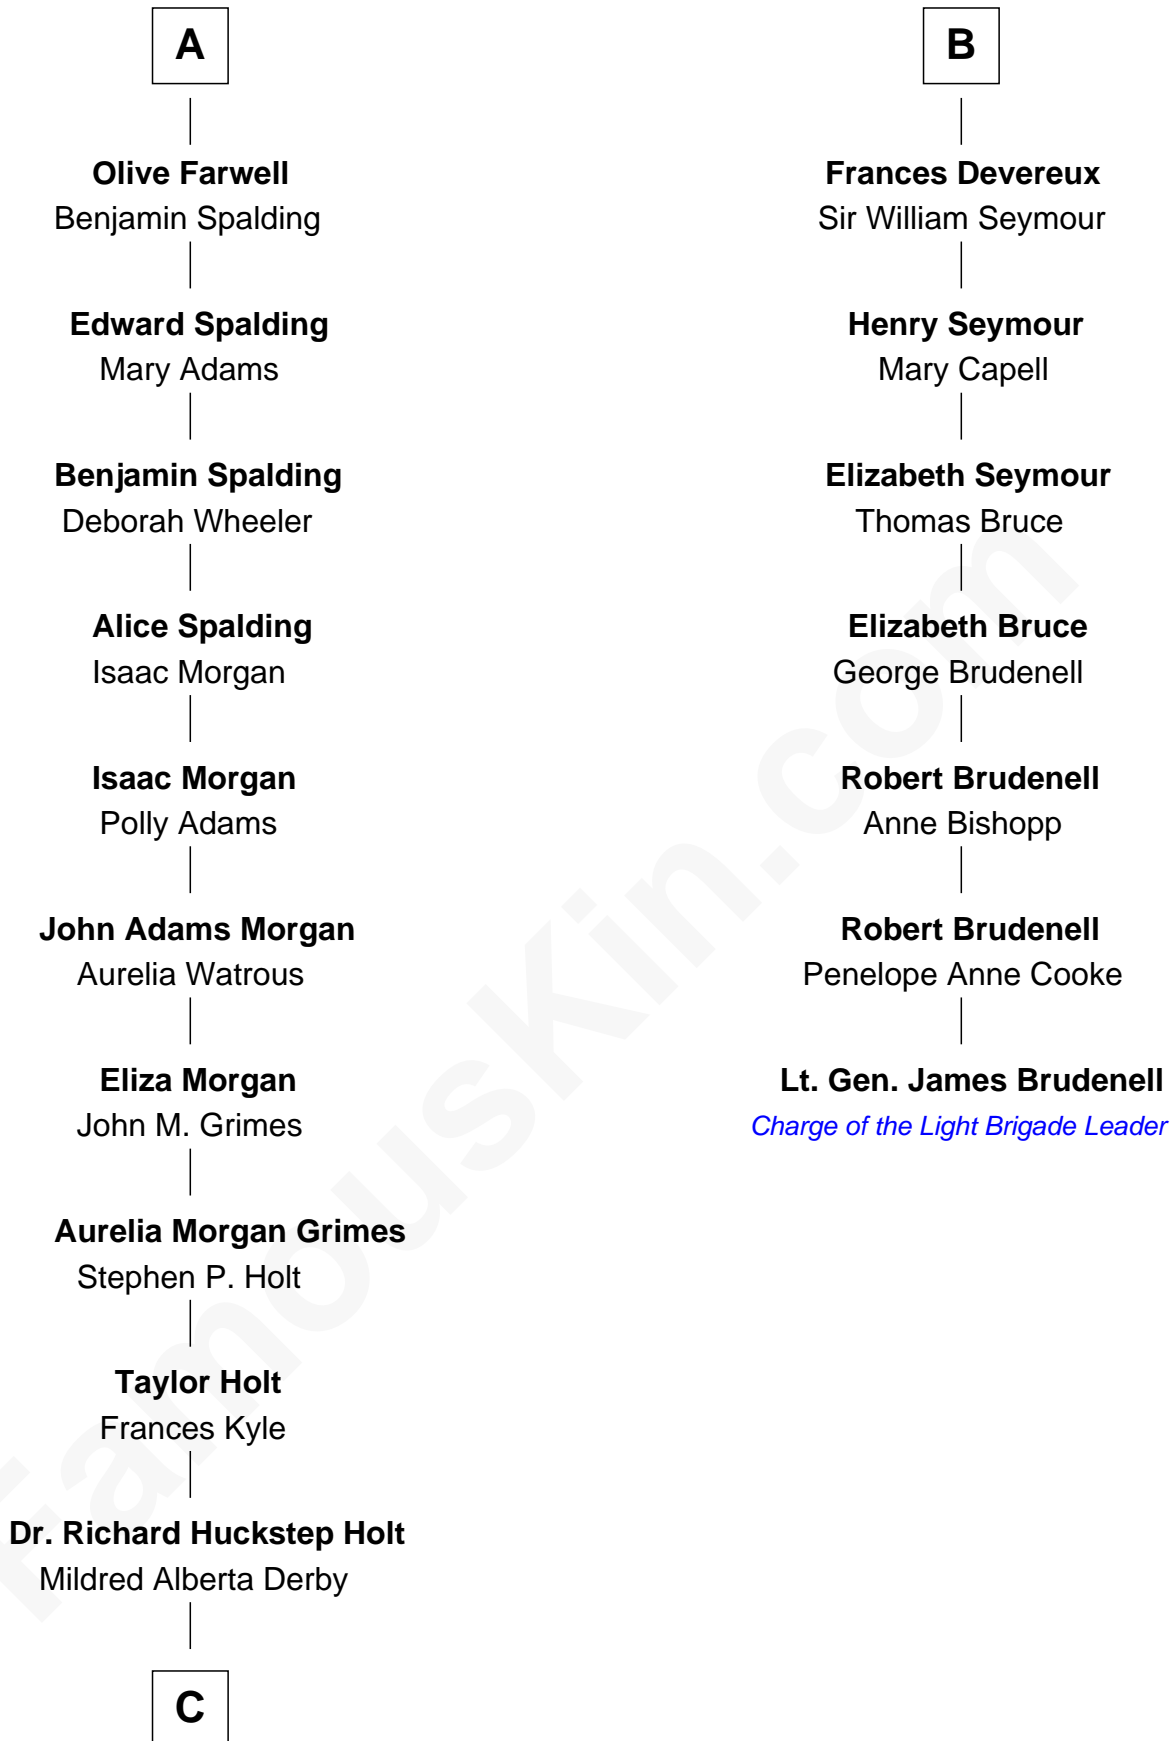

FamousKin.com Relationship Chart of

Linda Hamilton

TV and Movie Actress

13th cousin 5 times removed of

Lt. Gen. James Brudenell

Leader of the "Charge of the Light Brigade"

Barbara Kyle Holt
Dr. Carroll Stanford Hamilton