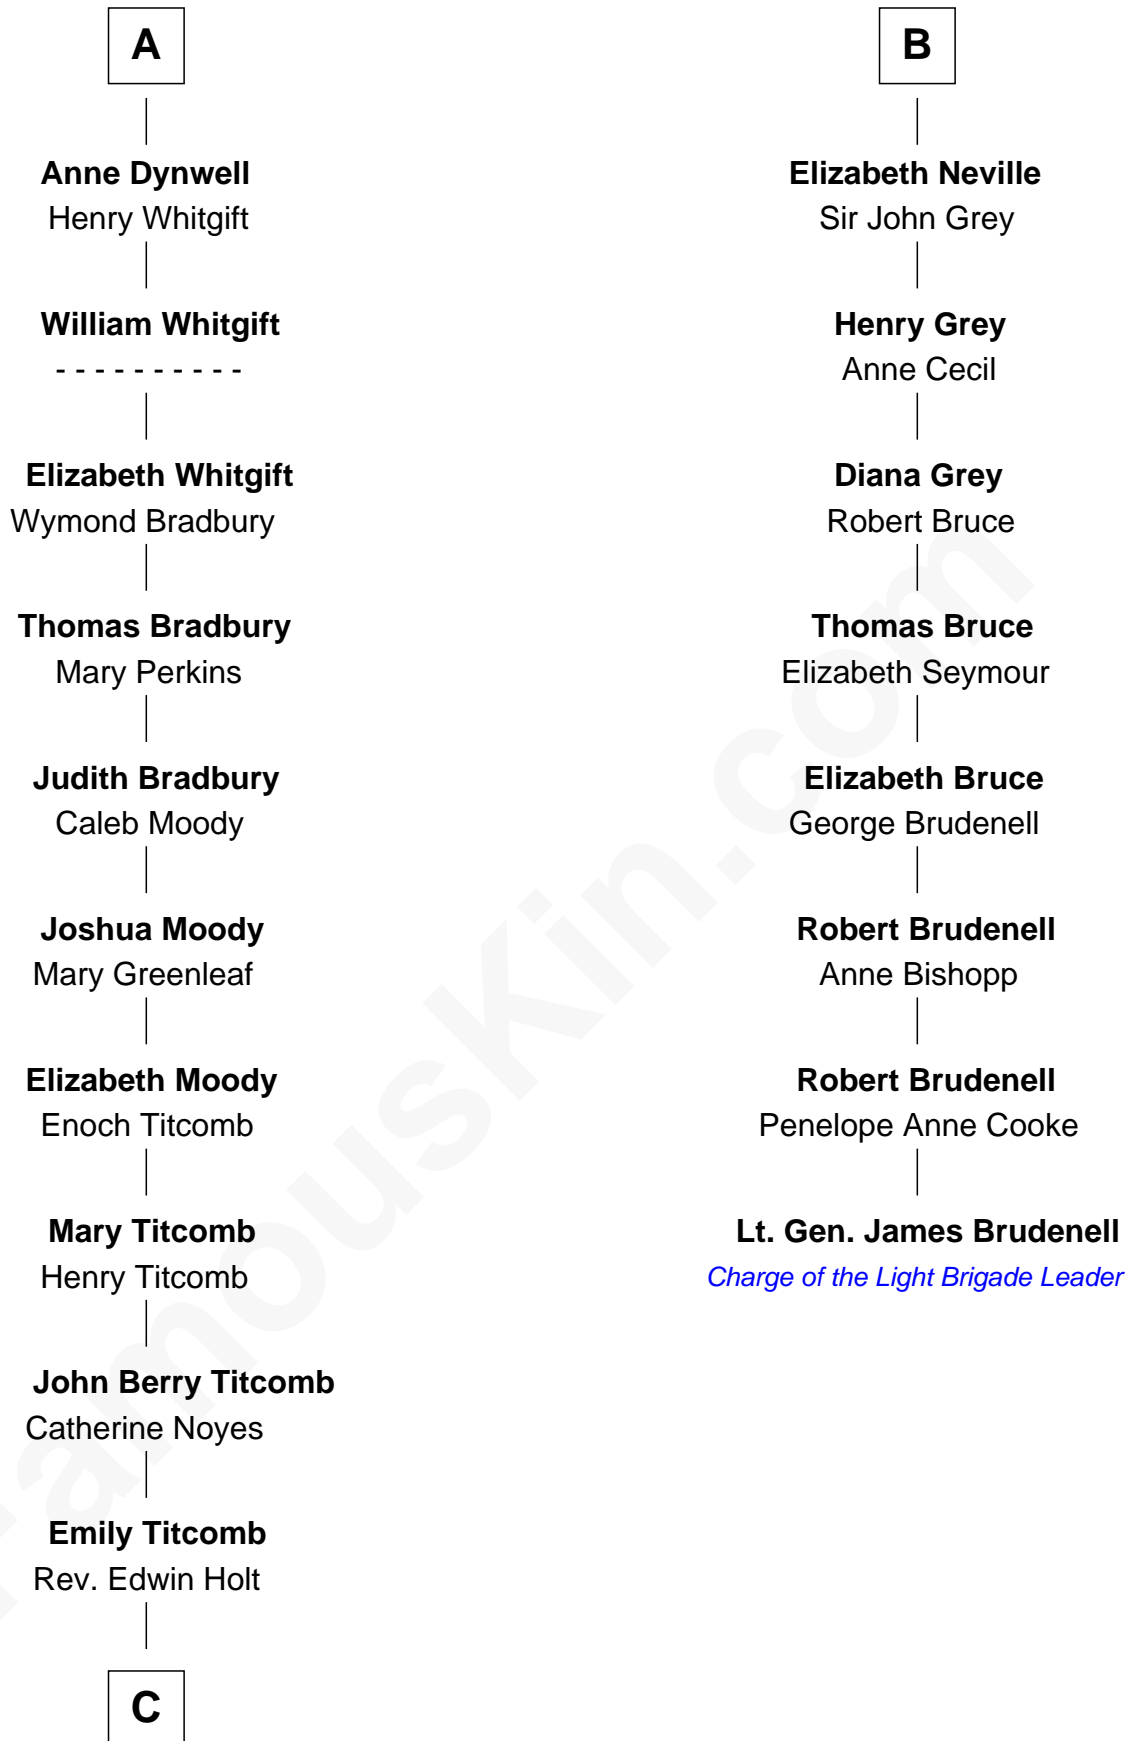

Edward Neville
Rachel Lennard

B

C

—
Stephen P. Holt
Aurelia Morgan Grimes

—
Taylor Holt
Frances Kyle

—
Dr. Richard Huckstep Holt
Mildred Alberta Derby

—
Barbara Kyle Holt
Dr. Carroll Stanford Hamilton

—
Linda Hamilton
TV and Movie Actress