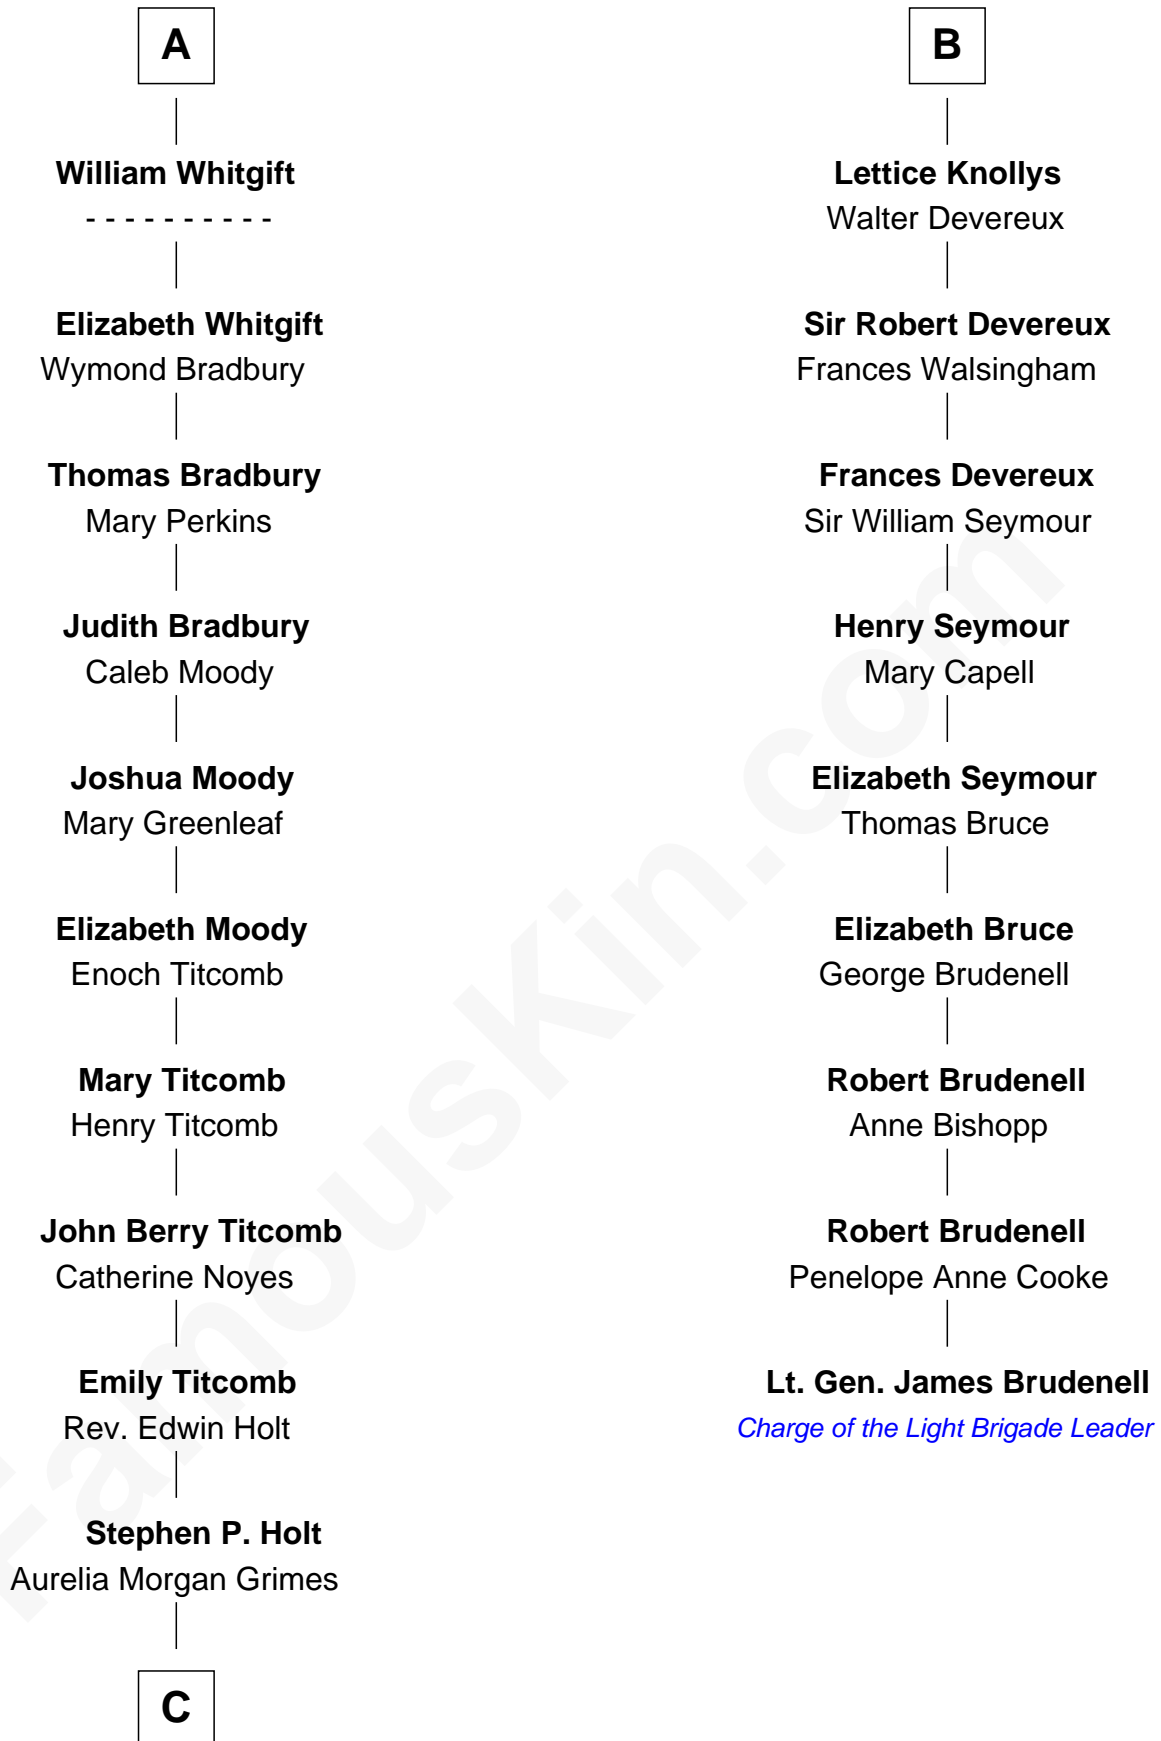

FamousKin.com Relationship Chart of

Linda Hamilton

TV and Movie Actress

15th cousin 5 times removed of

Lt. Gen. James Brudenell

Leader of the "Charge of the Light Brigade"

John de Welles

Maud de Roos

John de Welles
Eleanor de Mowbray

Eudo de Welles
Maud de Greystoke

Sir Lionel de Welles
Joan de Waterton

Margaret de Welles
Sir Thomas Dymoke

Jane Dymoke
John Fulnetby

Katherine Fulnetby
William Dynwell

Anne Dynwell
Henry Whitgift

A

Anne de Welles
James Butler

James Butler
Joan Beauchamp

Sir Thomas Butler
Anne Hankeford

Margaret Butler
Sir William Boleyn

Thomas Boleyn
Elizabeth Howard

Mary Boleyn
Sir William Carey

Catherine Carey
Sir Francis Knollys

B

C

—
Taylor Holt
Frances Kyle

—
Dr. Richard Huckstep Holt
Mildred Alberta Derby

—
Barbara Kyle Holt
Dr. Carroll Stanford Hamilton

—
Linda Hamilton
TV and Movie Actress

FamousKin.com