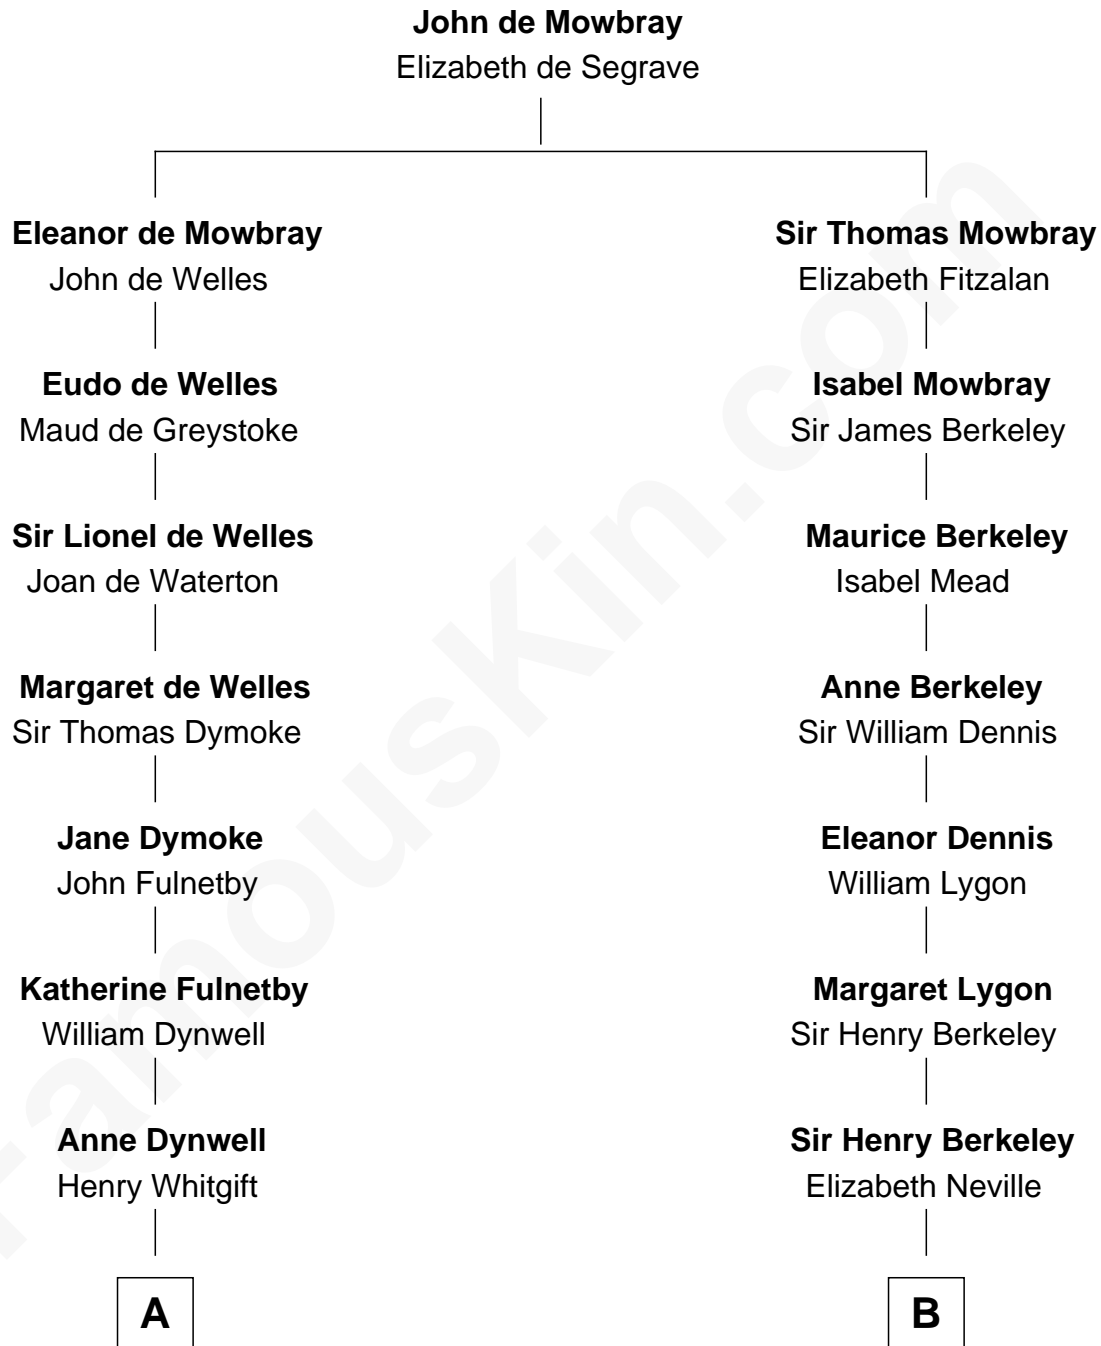

FamousKin.com Relationship Chart of

Linda Hamilton

TV and Movie Actress

13th cousin 7 times removed of

Lt. Gen. James Brudenell

Leader of the "Charge of the Light Brigade"

C

—
Taylor Holt
Frances Kyle

—
Dr. Richard Huckstep Holt
Mildred Alberta Derby

—
Barbara Kyle Holt
Dr. Carroll Stanford Hamilton

—
Linda Hamilton
TV and Movie Actress

FamousKin.com