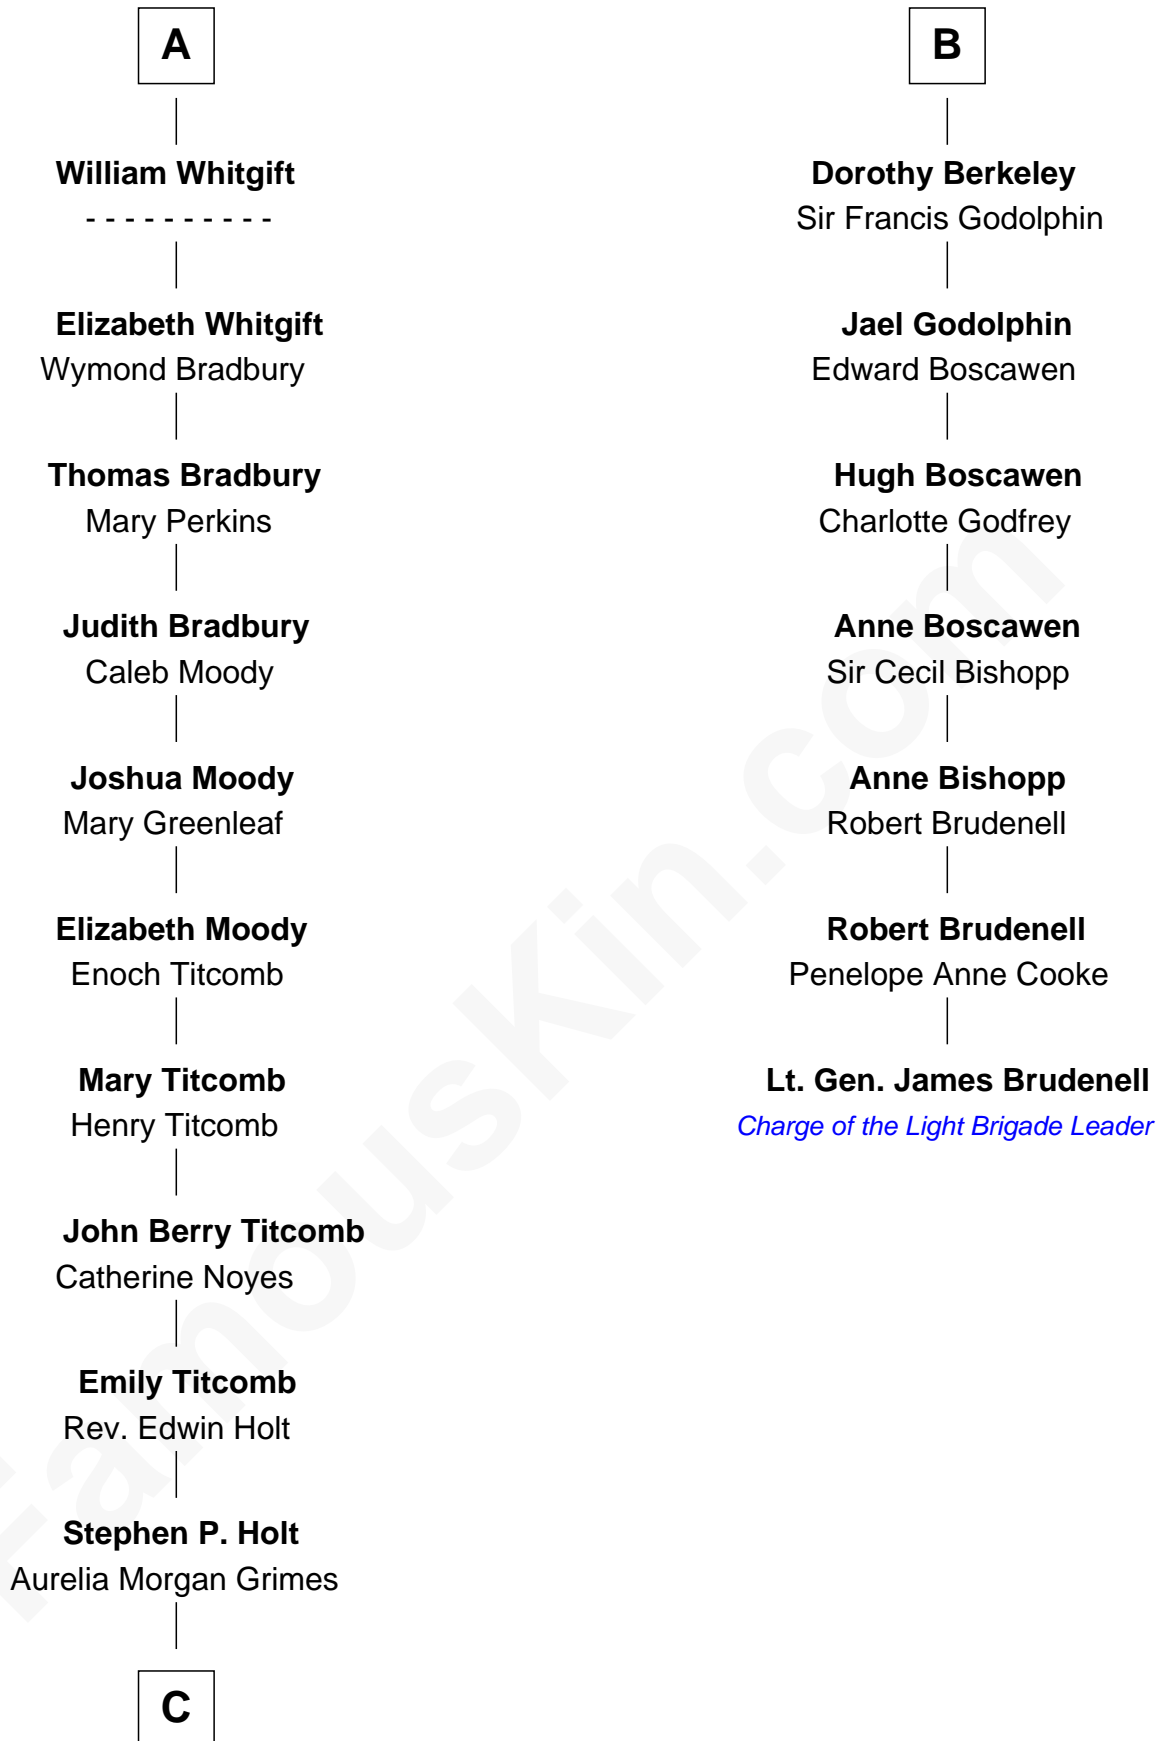

FamousKin.com Relationship Chart of

Linda Hamilton

TV and Movie Actress

13th cousin 7 times removed of

Lt. Gen. James Brudenell

Leader of the "Charge of the Light Brigade"

C

—
Taylor Holt
Frances Kyle

—
Dr. Richard Huckstep Holt
Mildred Alberta Derby

—
Barbara Kyle Holt
Dr. Carroll Stanford Hamilton

—
Linda Hamilton
TV and Movie Actress

FamousKin.com