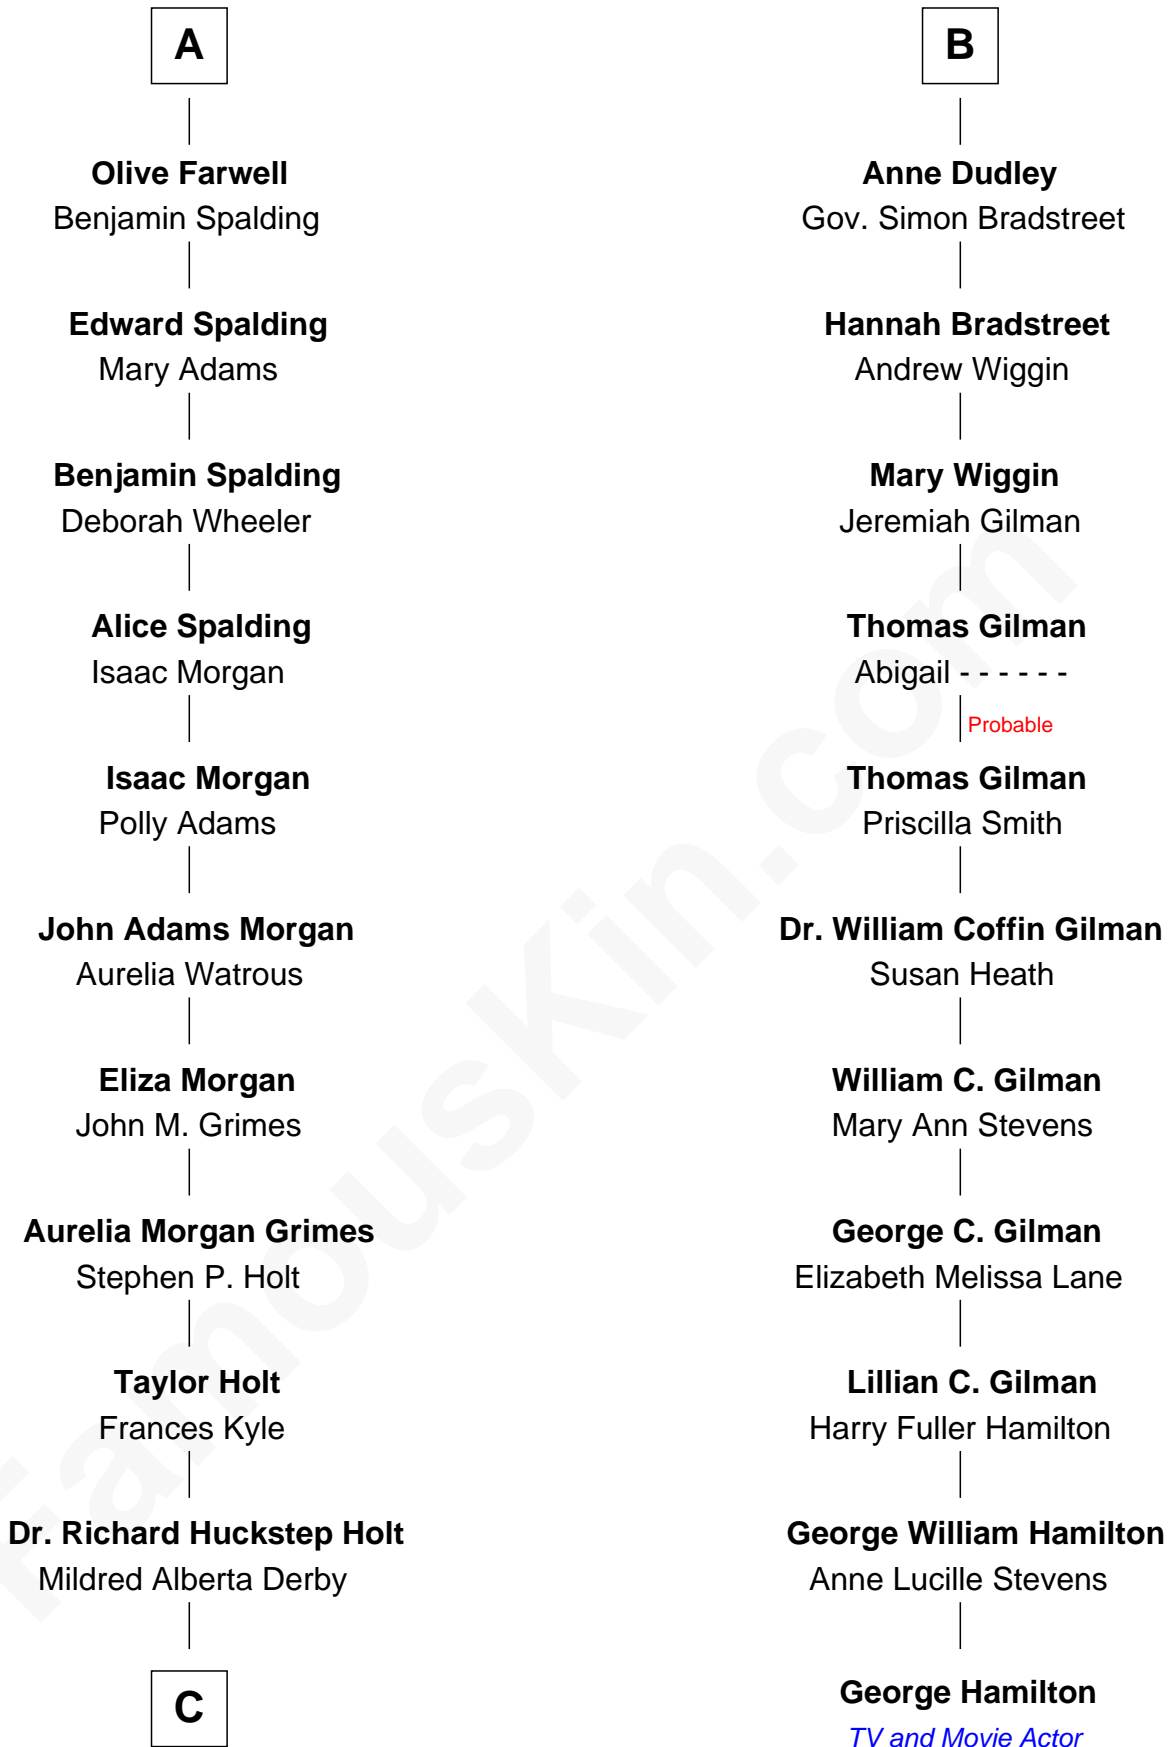

FamousKin.com Relationship Chart of

Linda Hamilton

TV and Movie Actress

17th cousin 1 time removed of

George Hamilton

TV and Movie Actor

Sir William Bonville

Margaret Grey

Barbara Kyle Holt
Dr. Carroll Stanford Hamilton

Linda Hamilton
TV and Movie Actress

FamousKin.com