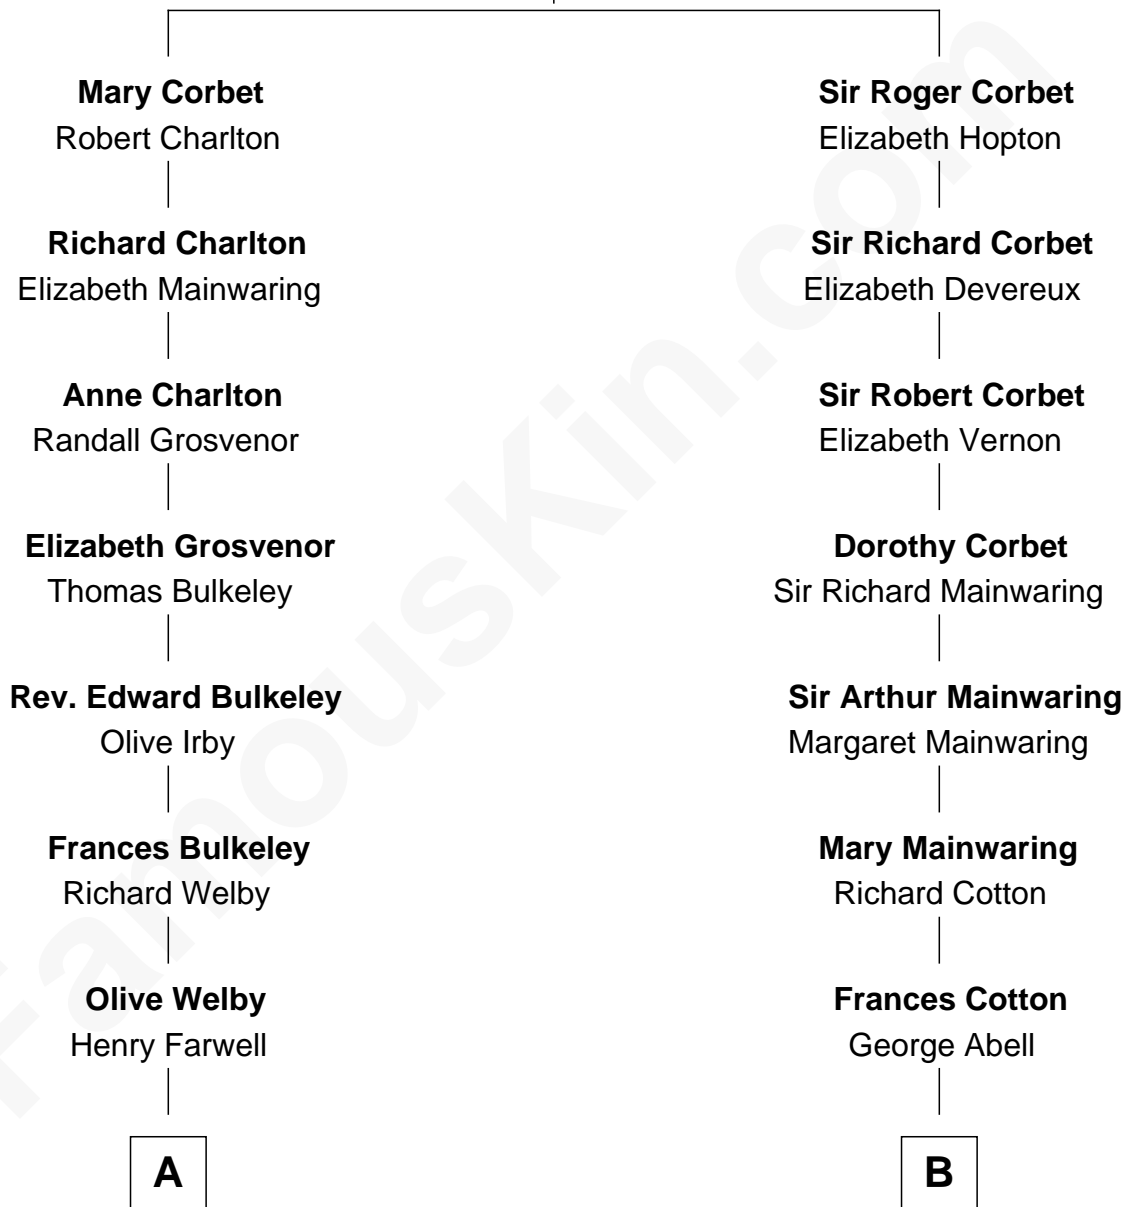

FamousKin.com Relationship Chart of

Linda Hamilton

TV and Movie Actress

17th cousin 1 time removed of

Illeana Douglas

TV and Movie Actress

Sir Robert Corbet

Margaret - - - - -