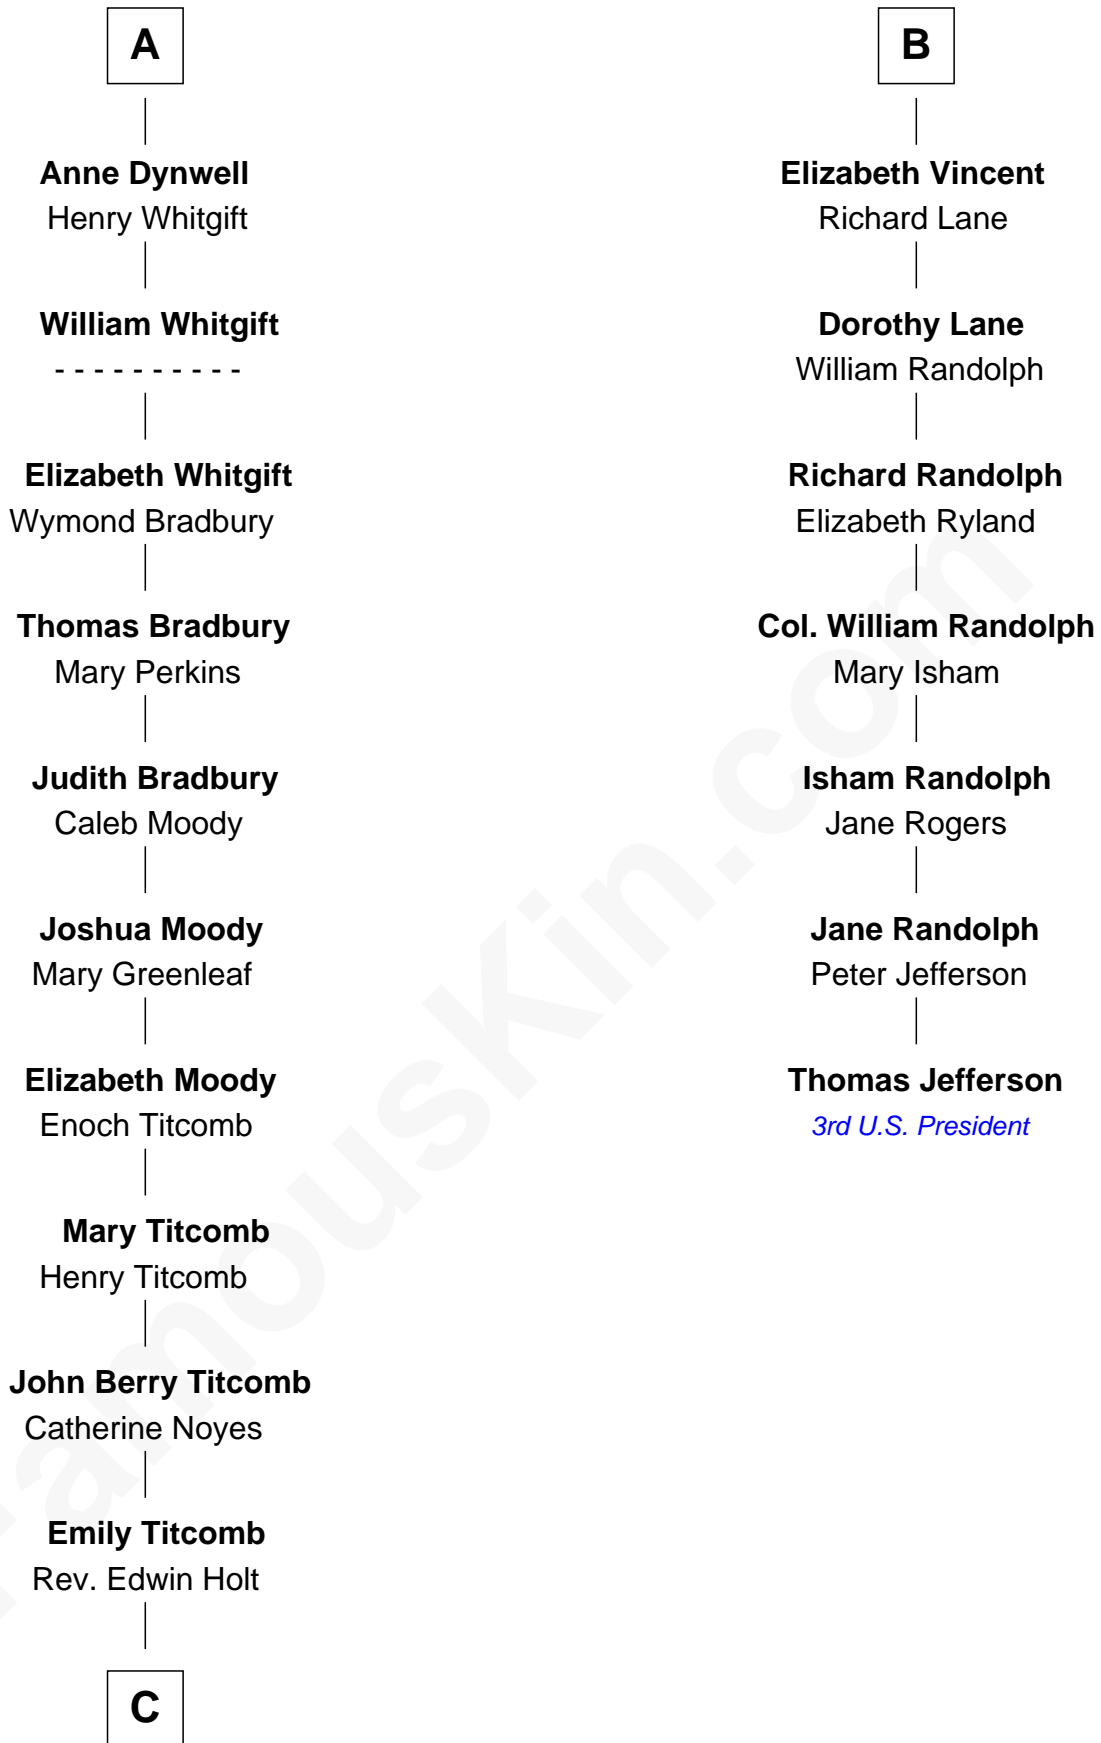

FamousKin.com Relationship Chart of

Linda Hamilton

TV and Movie Actress

13th cousin 8 times removed of

Thomas Jefferson

3rd U.S. President and Signer of the Declaration of Independence

C

—
Stephen P. Holt
Aurelia Morgan Grimes

—
Taylor Holt
Frances Kyle

—
Dr. Richard Huckstep Holt
Mildred Alberta Derby

—
Barbara Kyle Holt
Dr. Carroll Stanford Hamilton

—
Linda Hamilton
TV and Movie Actress