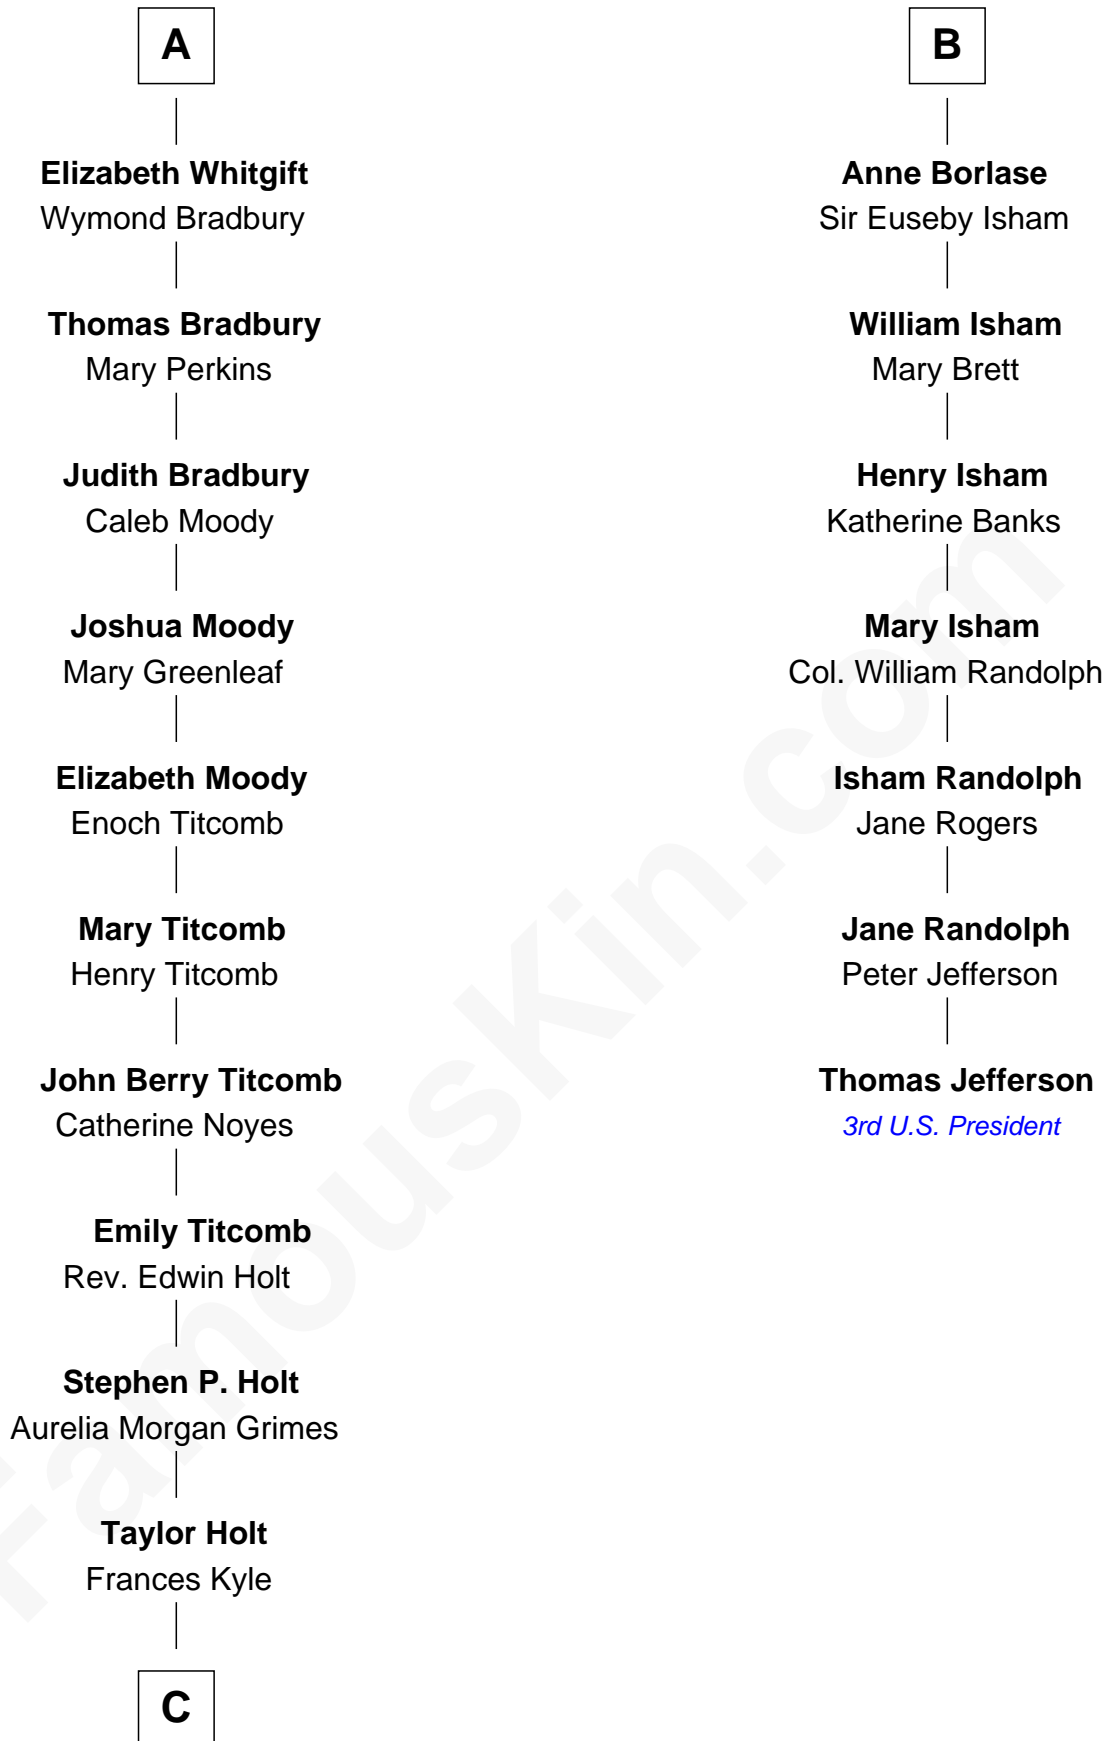

# FamousKin.com Relationship Chart of

**Linda Hamilton**

*TV and Movie Actress*

13th cousin 6 times removed of

**Thomas Jefferson**

*3rd U.S. President and Signer of the Declaration of Independence*

**William Pert**  
Joan le Scrope

**C**

—  
**Dr. Richard Huckstep Holt**

Mildred Alberta Derby

—  
**Barbara Kyle Holt**

Dr. Carroll Stanford Hamilton

—  
**Linda Hamilton**

*TV and Movie Actress*

FamousKin.com