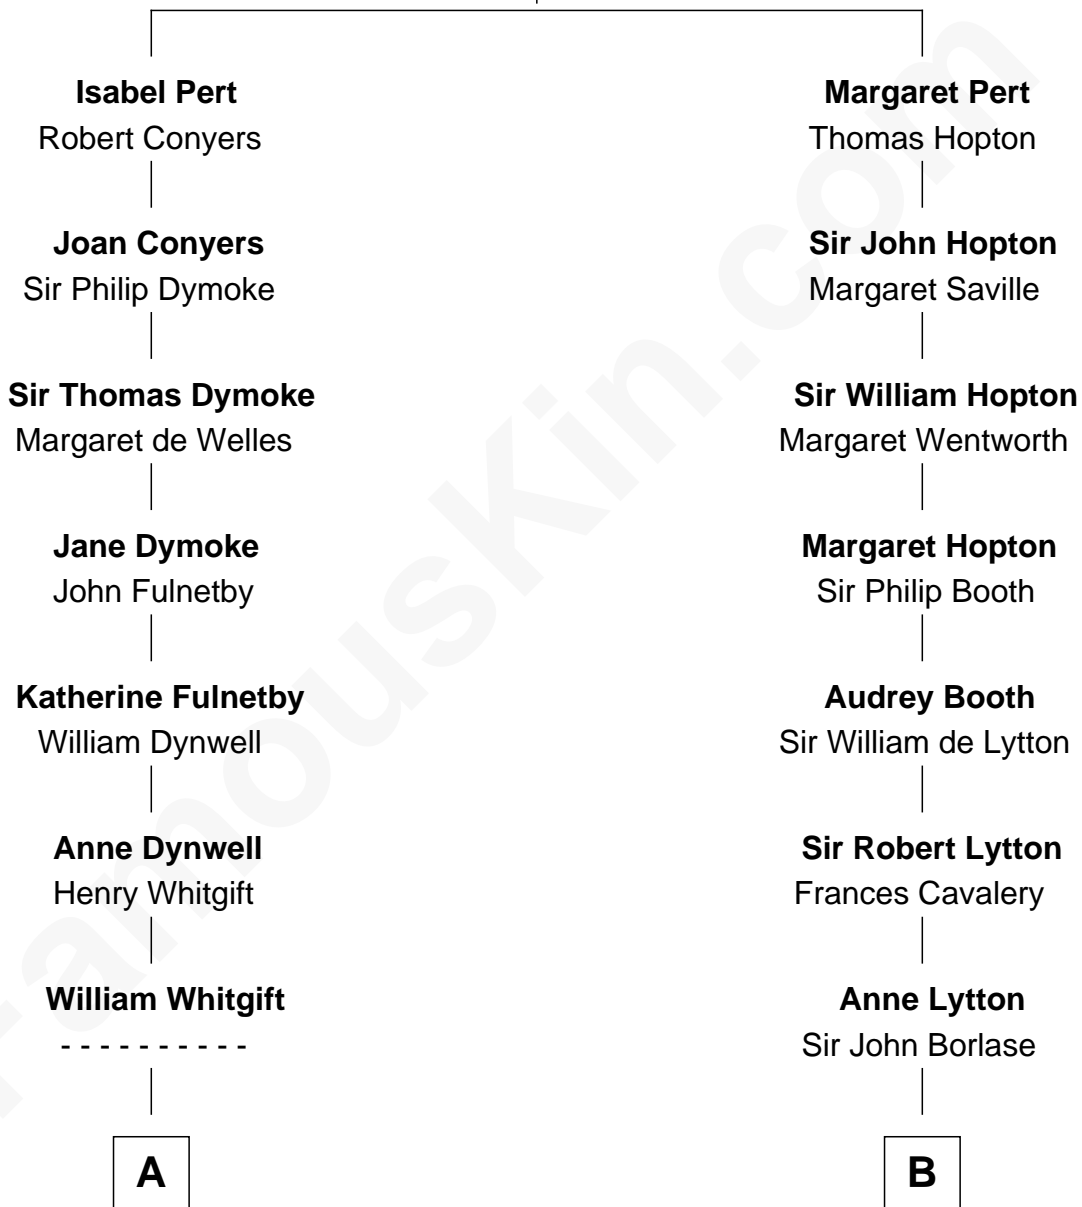

# FamousKin.com Relationship Chart of

**Linda Hamilton**

*TV and Movie Actress*

13th cousin 6 times removed of

**Thomas Jefferson**

*3rd U.S. President and Signer of the Declaration of Independence*

**William Pert**  
Joan le Scrope

**C**

—  
**Dr. Richard Huckstep Holt**

Mildred Alberta Derby

—  
**Barbara Kyle Holt**

Dr. Carroll Stanford Hamilton

—  
**Linda Hamilton**

*TV and Movie Actress*

FamousKin.com