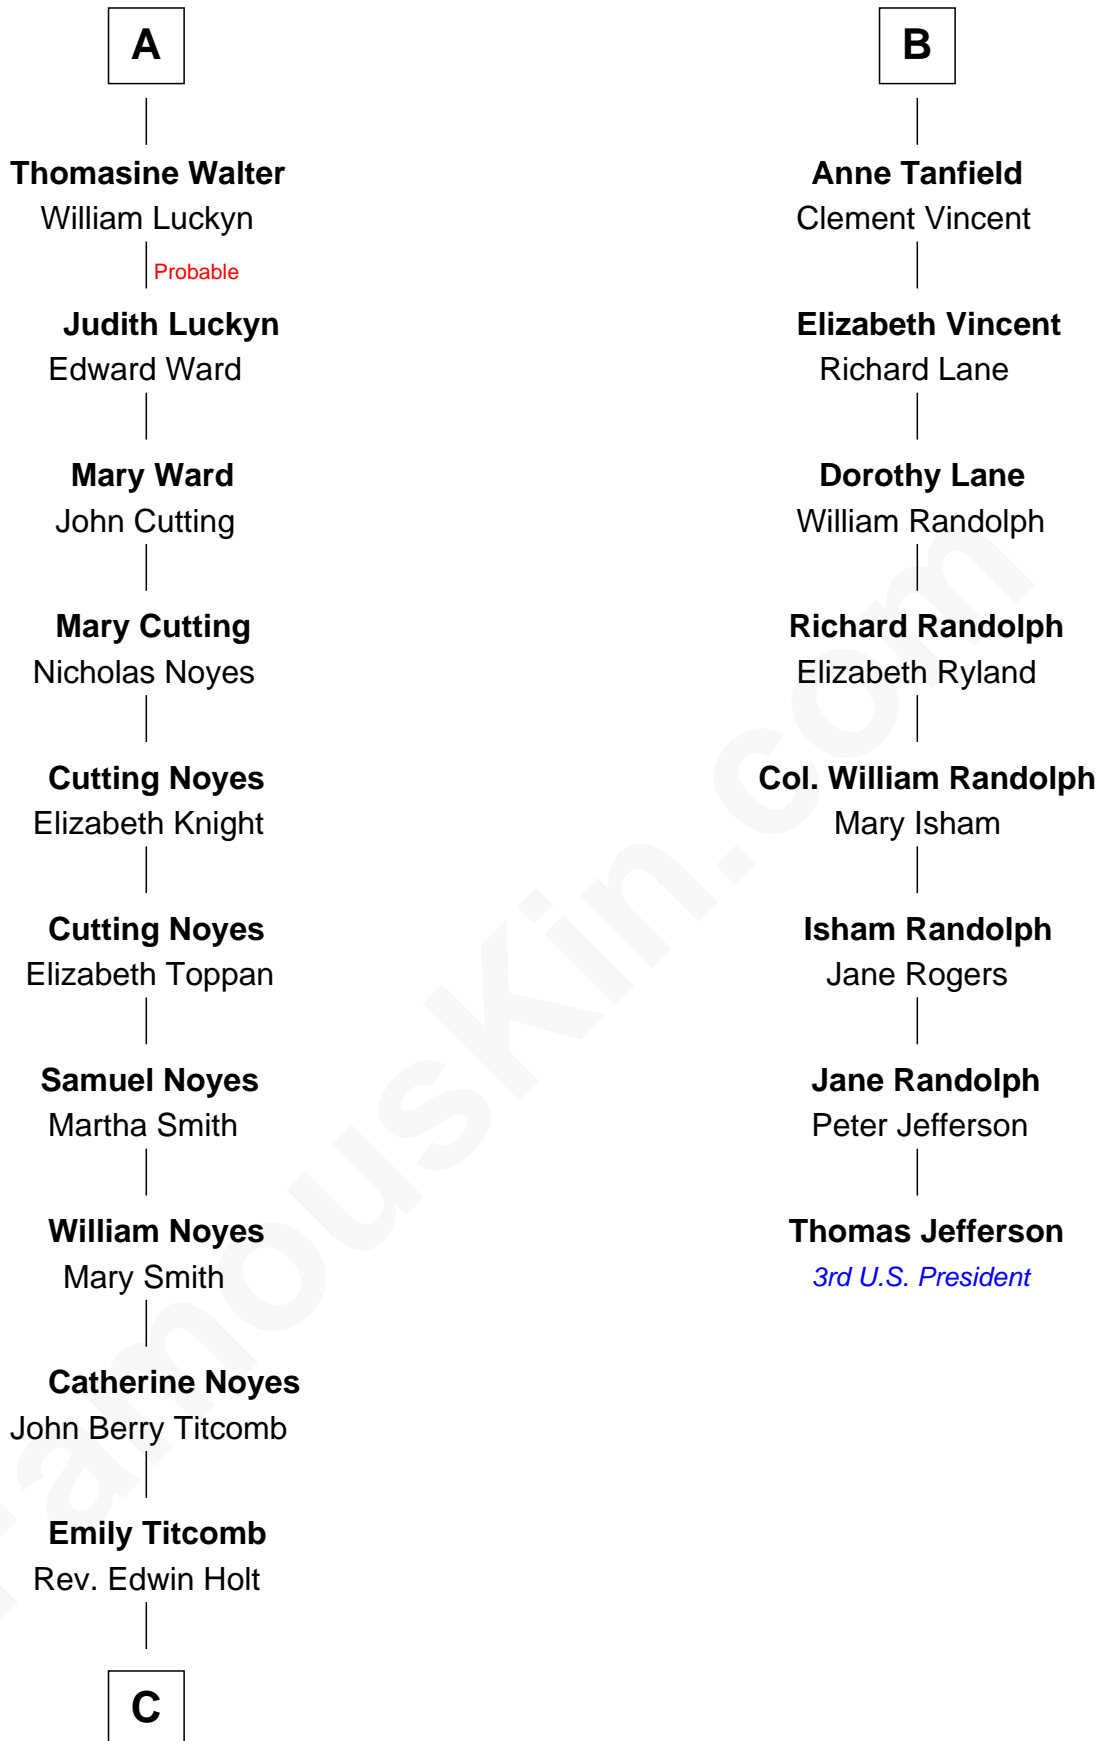

# FamousKin.com Relationship Chart of

**Linda Hamilton**

*TV and Movie Actress*

14th cousin 7 times removed of

**Thomas Jefferson**

*3rd U.S. President and Signer of the Declaration of Independence*

**Sir John Howard**

Alice de Bois

**Joan Howard**  
Sir Peter de Brewes

**Beatrice Brewes**  
Sir Hugh Shirley

**Sir Ralph Shirley**  
Joan Basset

**Beatrice Shirley**  
John Brome

**Isabel Brome**  
John Denton

**Thomas Denton**  
Jane Webbe

**Isabel Denton**  
William ap Walter

**A**

**Sir Robert Howard**  
Margaret de Scales

**Sir John Howard**  
Alice Tendring

**Sir Robert Howard**  
Margaret Mowbray

**Katherine Howard**  
Sir Edward Neville

**Catherine Neville**  
Robert Tanfield

**William Tanfield**  
Elizabeth Stavely

**Frances Tanfield**  
Bridget Cave

**B**

**C**

—  
**Stephen P. Holt**  
Aurelia Morgan Grimes

—  
**Taylor Holt**  
Frances Kyle