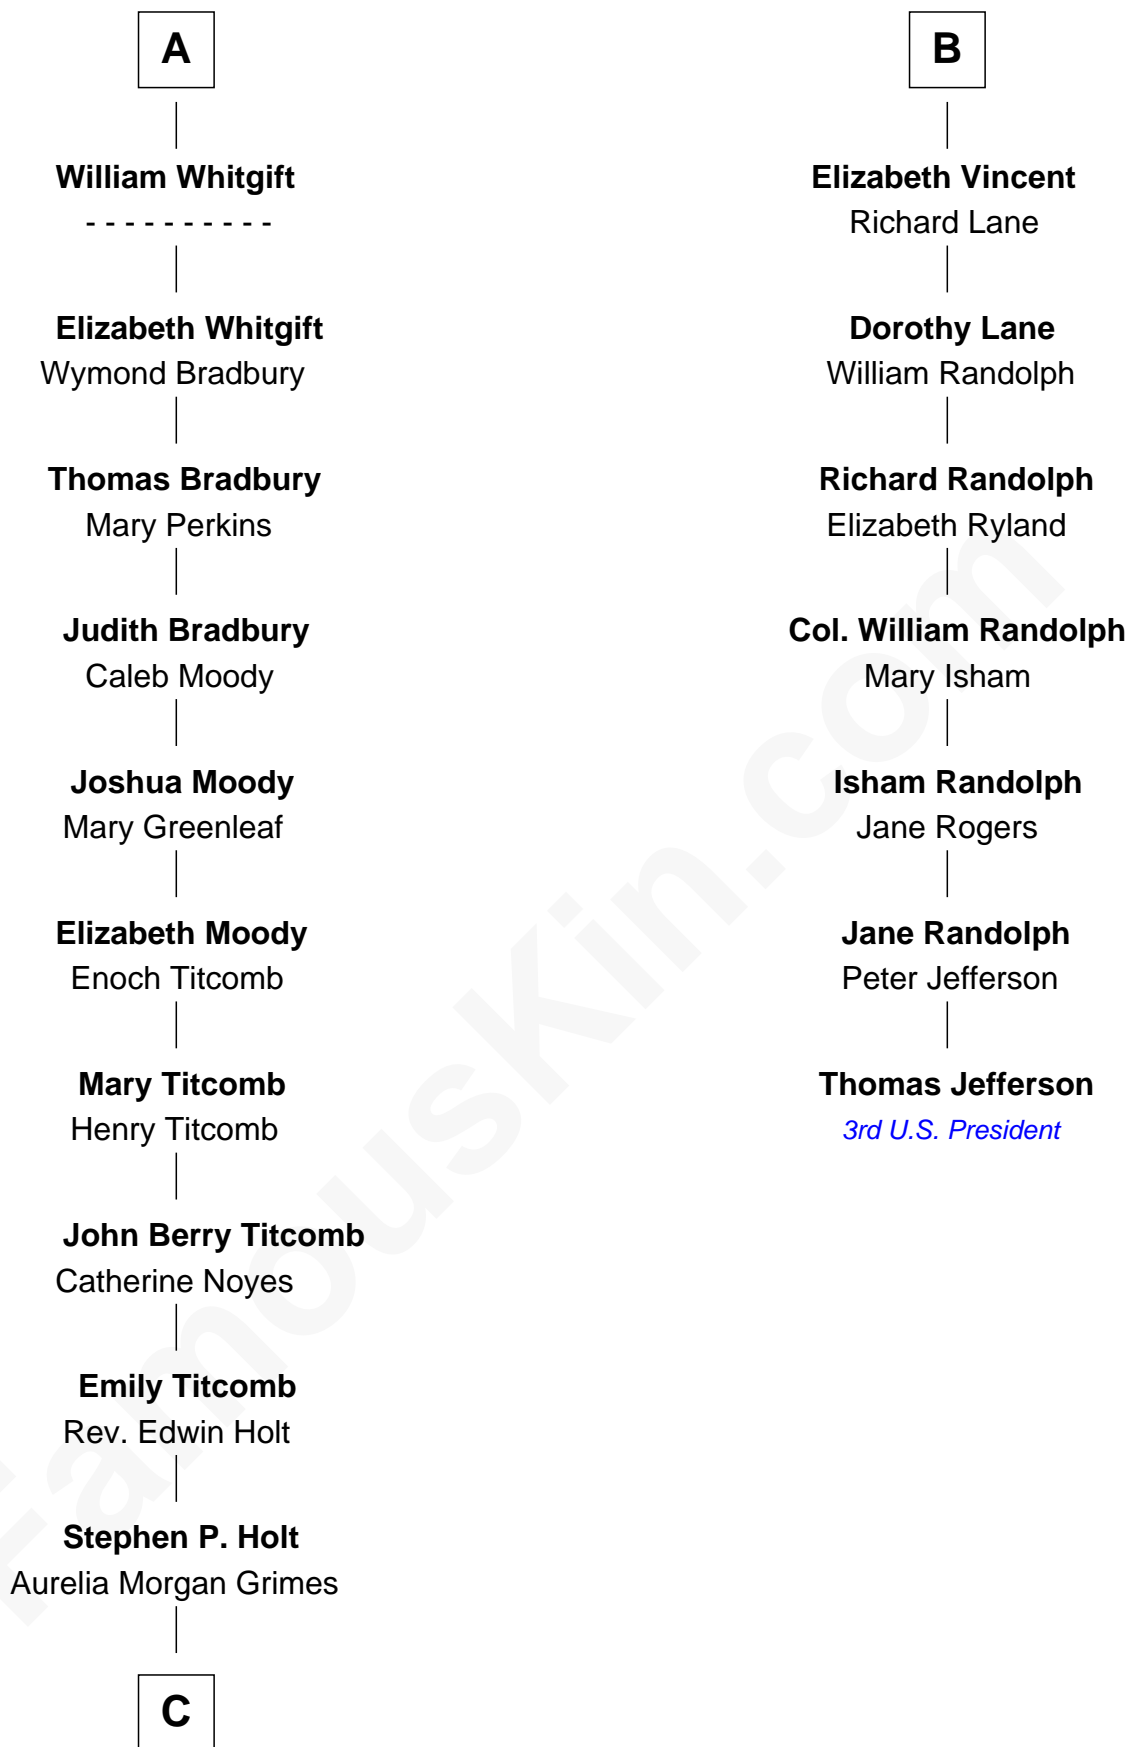

FamousKin.com Relationship Chart of

Linda Hamilton

TV and Movie Actress

13th cousin 7 times removed of

Thomas Jefferson

3rd U.S. President and Signer of the Declaration of Independence

C

—
Taylor Holt
Frances Kyle

—
Dr. Richard Huckstep Holt
Mildred Alberta Derby

—
Barbara Kyle Holt
Dr. Carroll Stanford Hamilton

—
Linda Hamilton
TV and Movie Actress

FamousKin.com