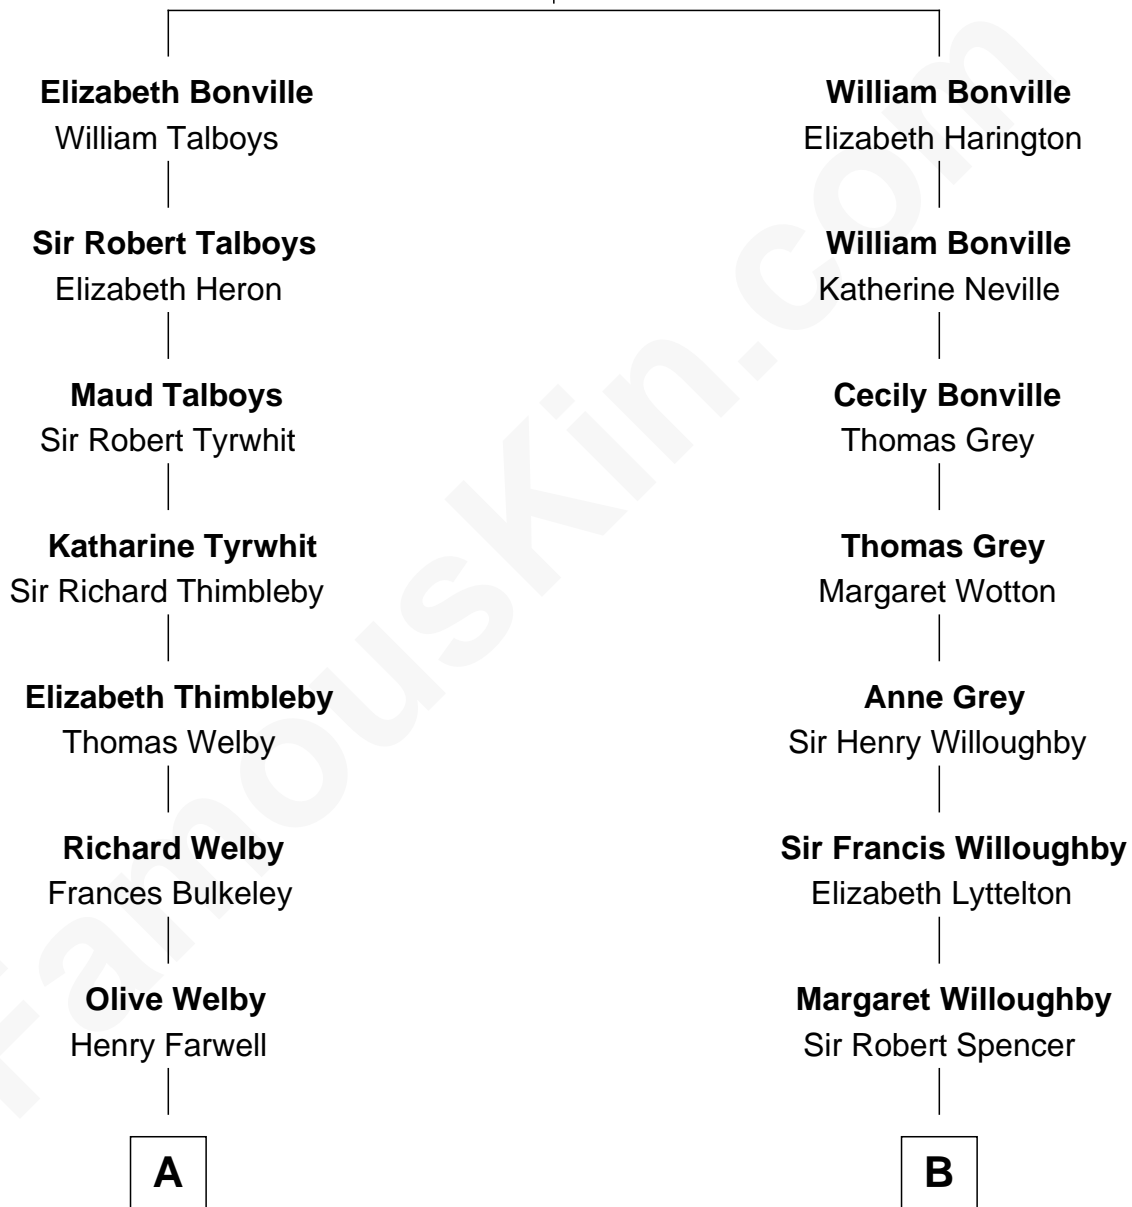

FamousKin.com Relationship Chart of

Linda Hamilton

TV and Movie Actress

18th cousin of

Princess Diana

Princess of Wales

Sir William Bonville

Margaret Grey

C

Barbara Kyle Holt
Dr. Carroll Stanford Hamilton

Linda Hamilton
TV and Movie Actress

D

Edward John Spencer
Frances Ruth Burke Roche

Princess Diana
Princess of Wales

FamousKin.com