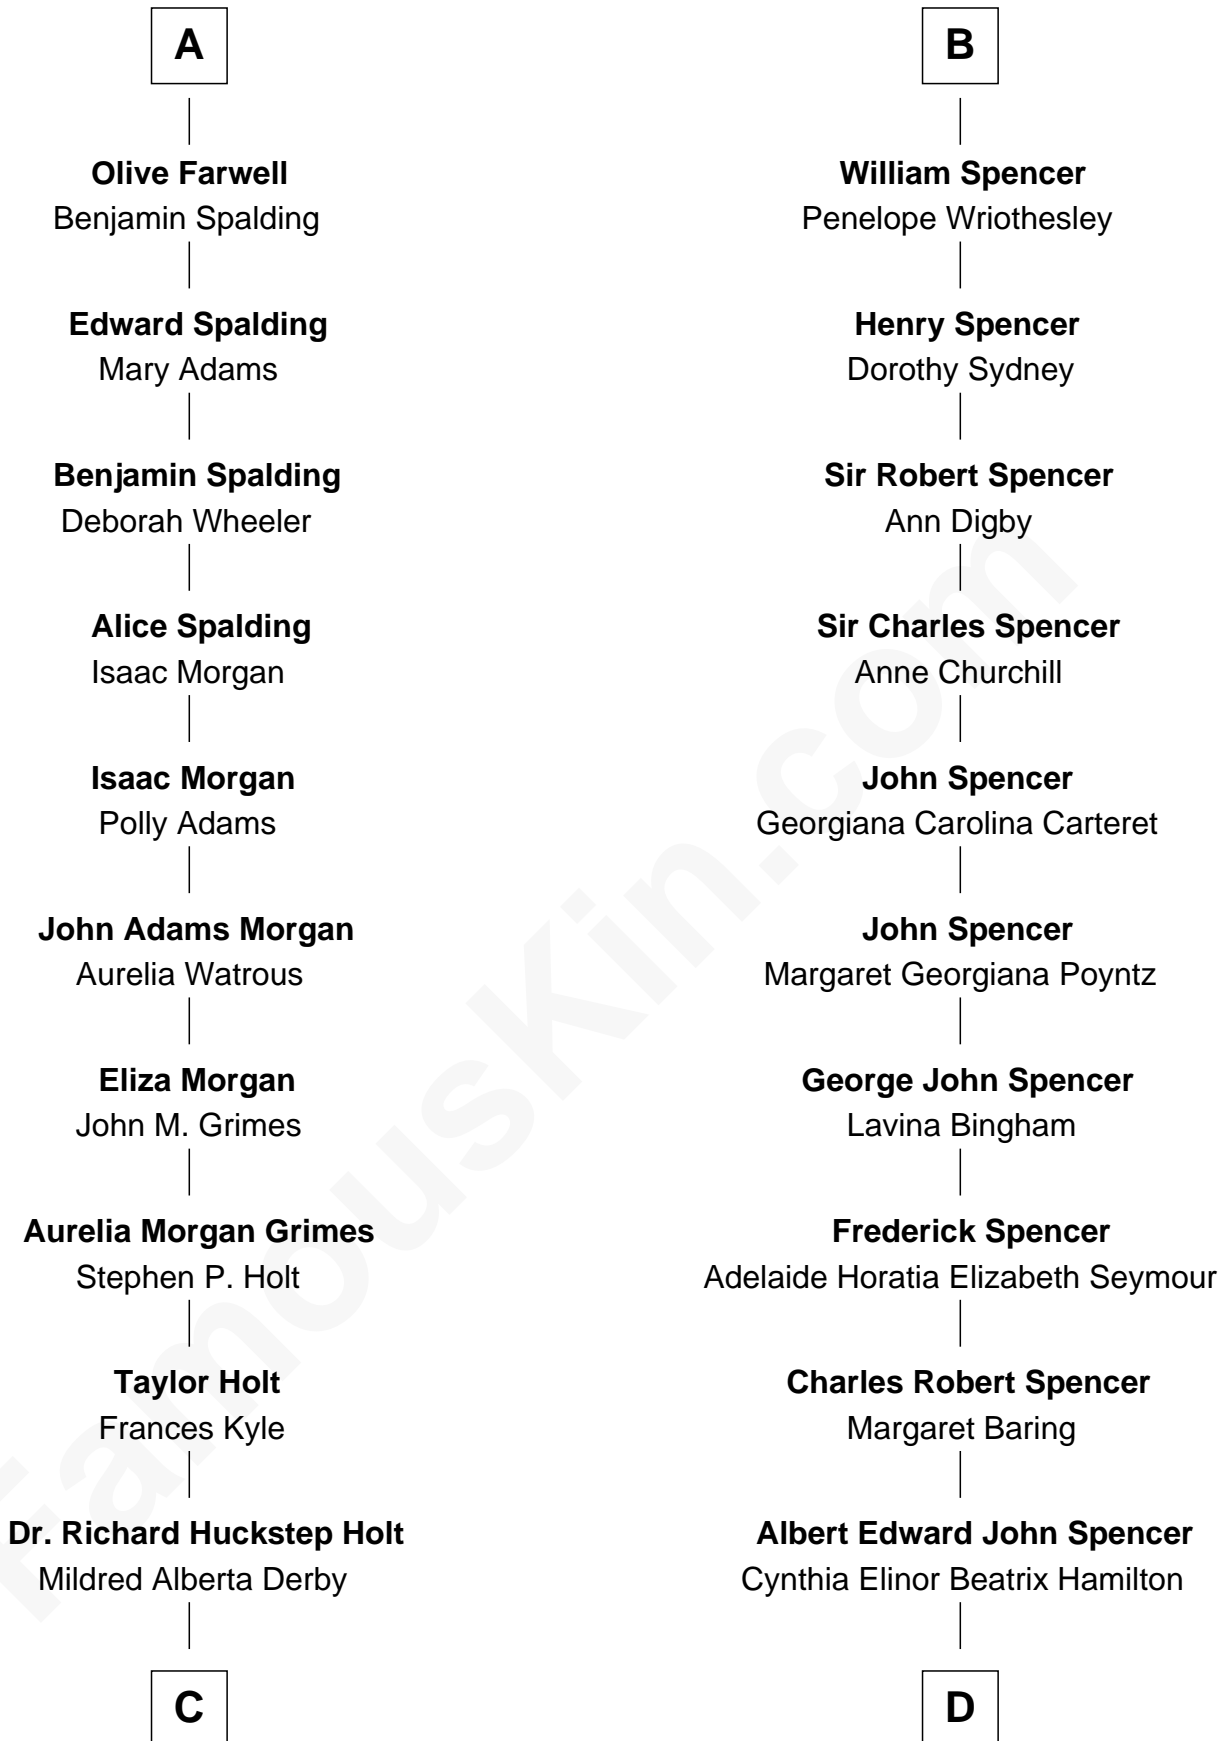

FamousKin.com Relationship Chart of

Linda Hamilton

TV and Movie Actress

18th cousin of

Princess Diana

Princess of Wales

Sir William Bonville

Margaret Grey