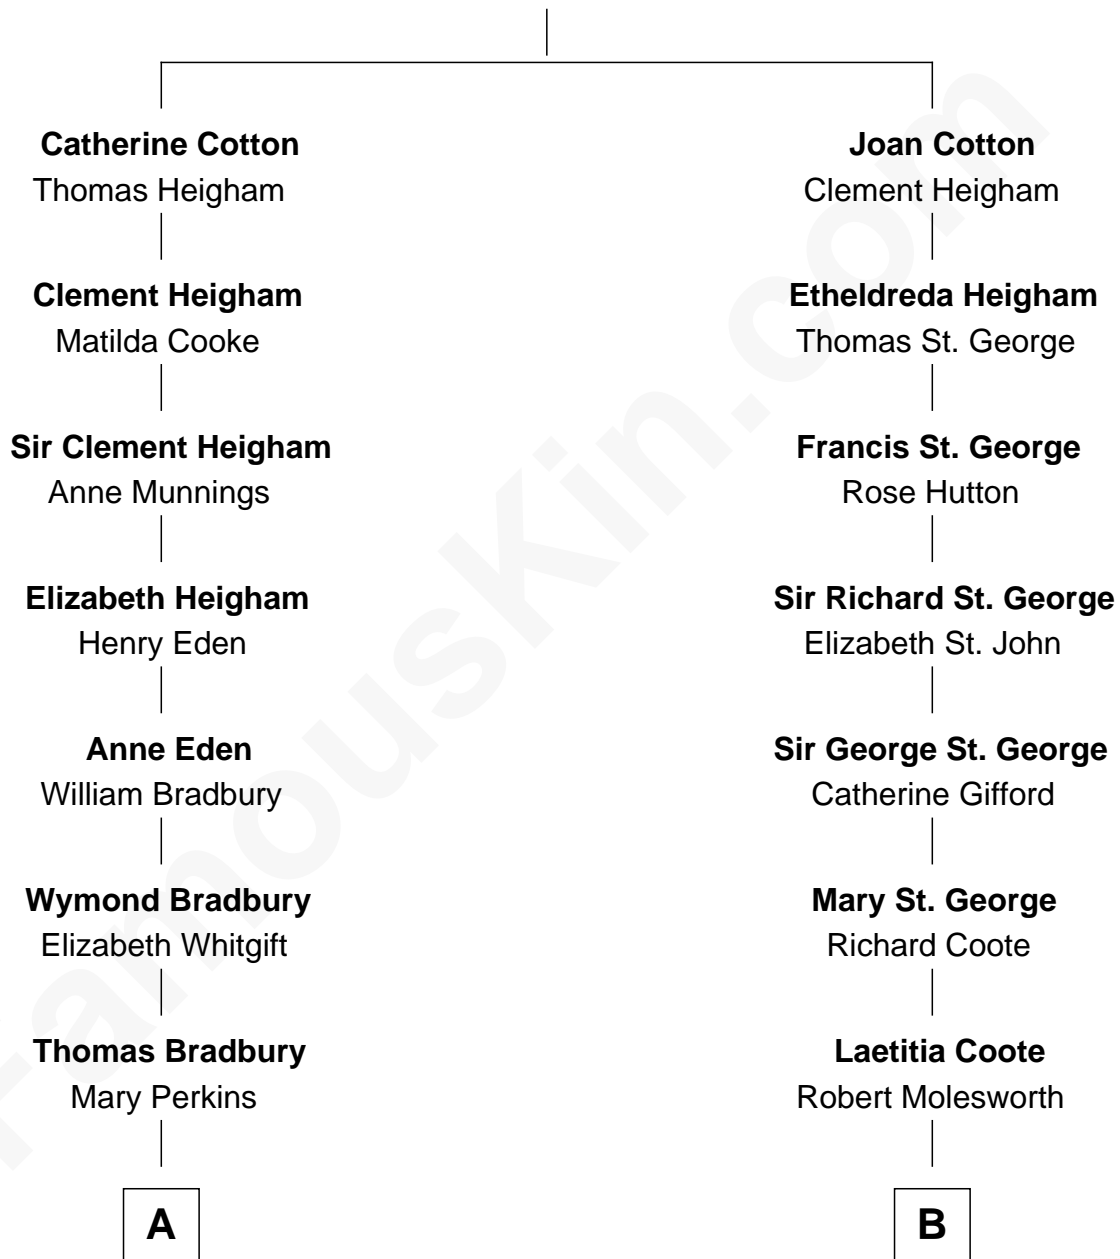

FamousKin.com Relationship Chart of

Linda Hamilton

TV and Movie Actress

15th cousin 2 times removed of

Princess Diana

Princess of Wales

William Cotton

Alice Abbott

Linda Hamilton photo by [Matthew Simoneau](#) (CC BY 2.0)