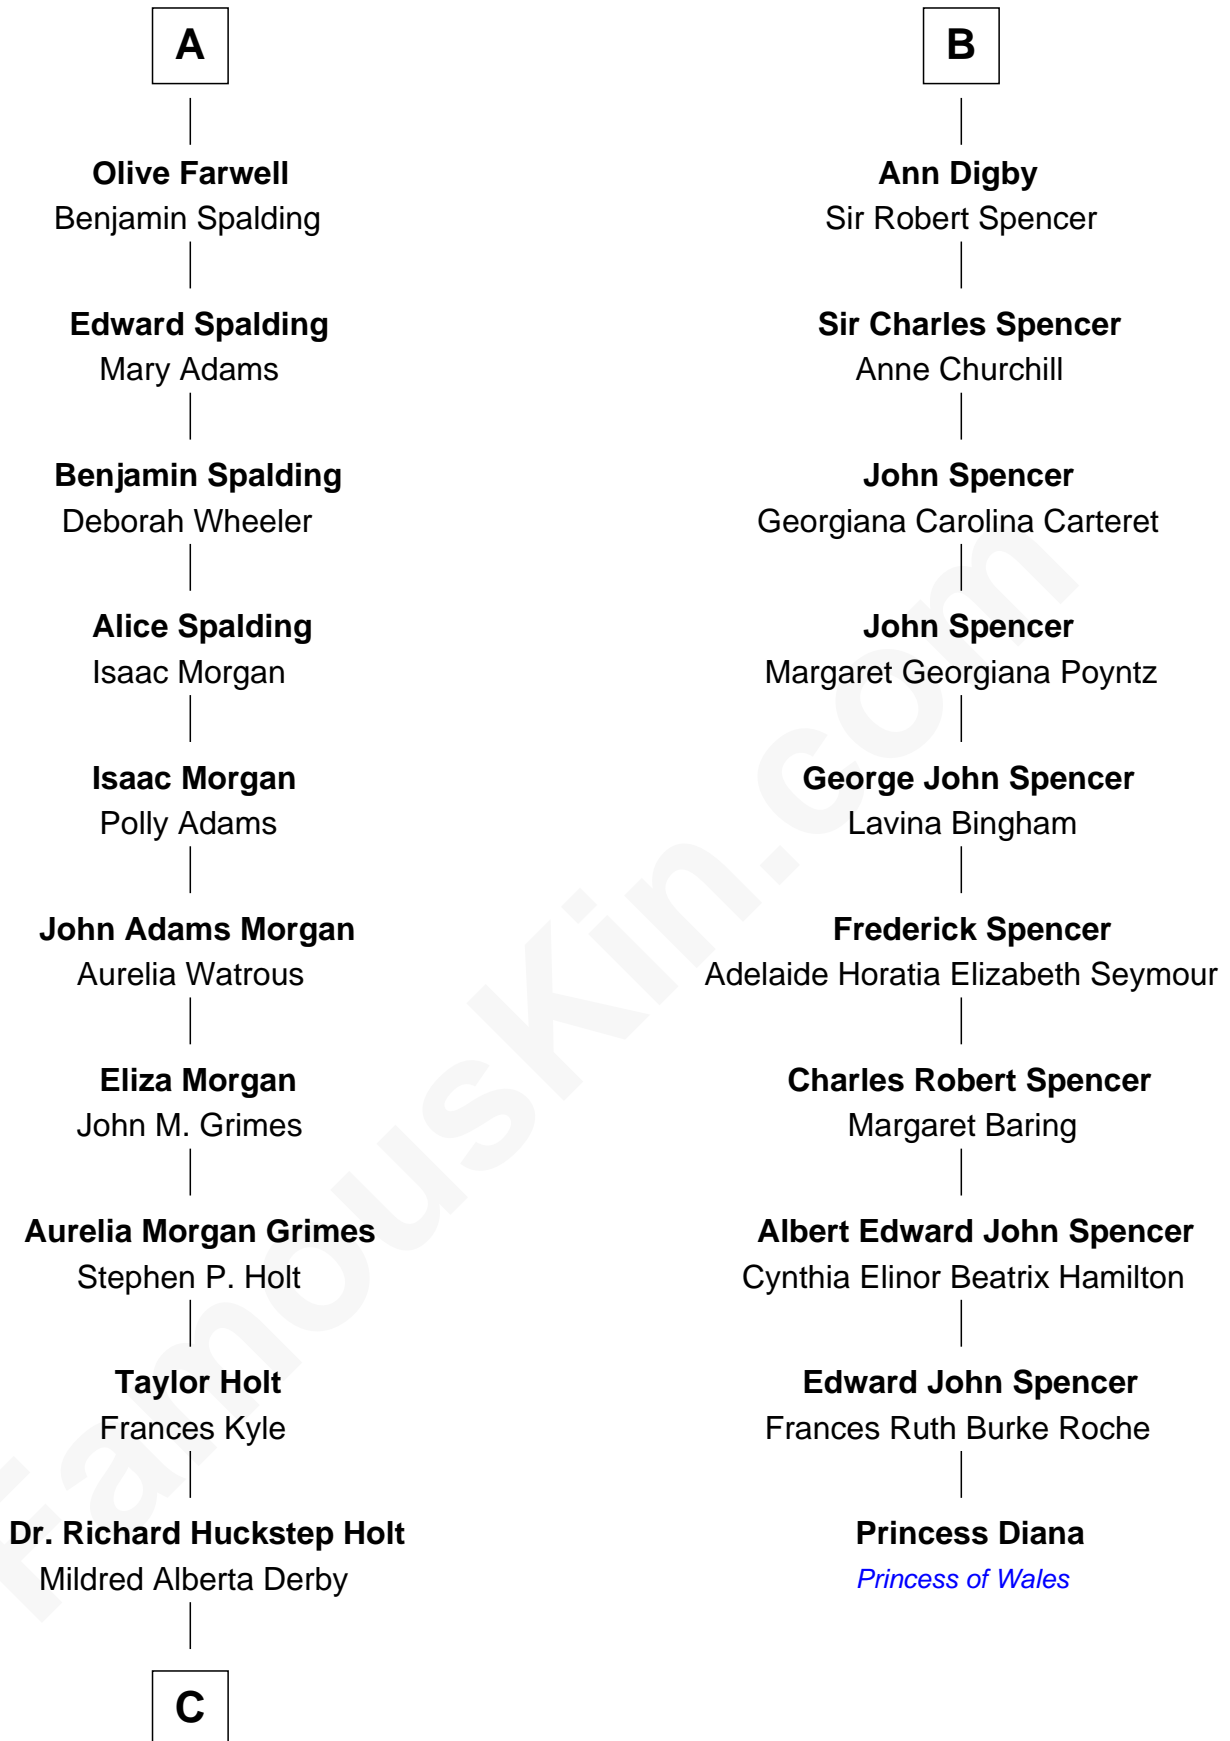

# FamousKin.com Relationship Chart of

**Linda Hamilton**

*TV and Movie Actress*

16th cousin 2 times removed of

**Princess Diana**

*Princess of Wales*

**Sir Roger Wentworth**

Margery Despencer