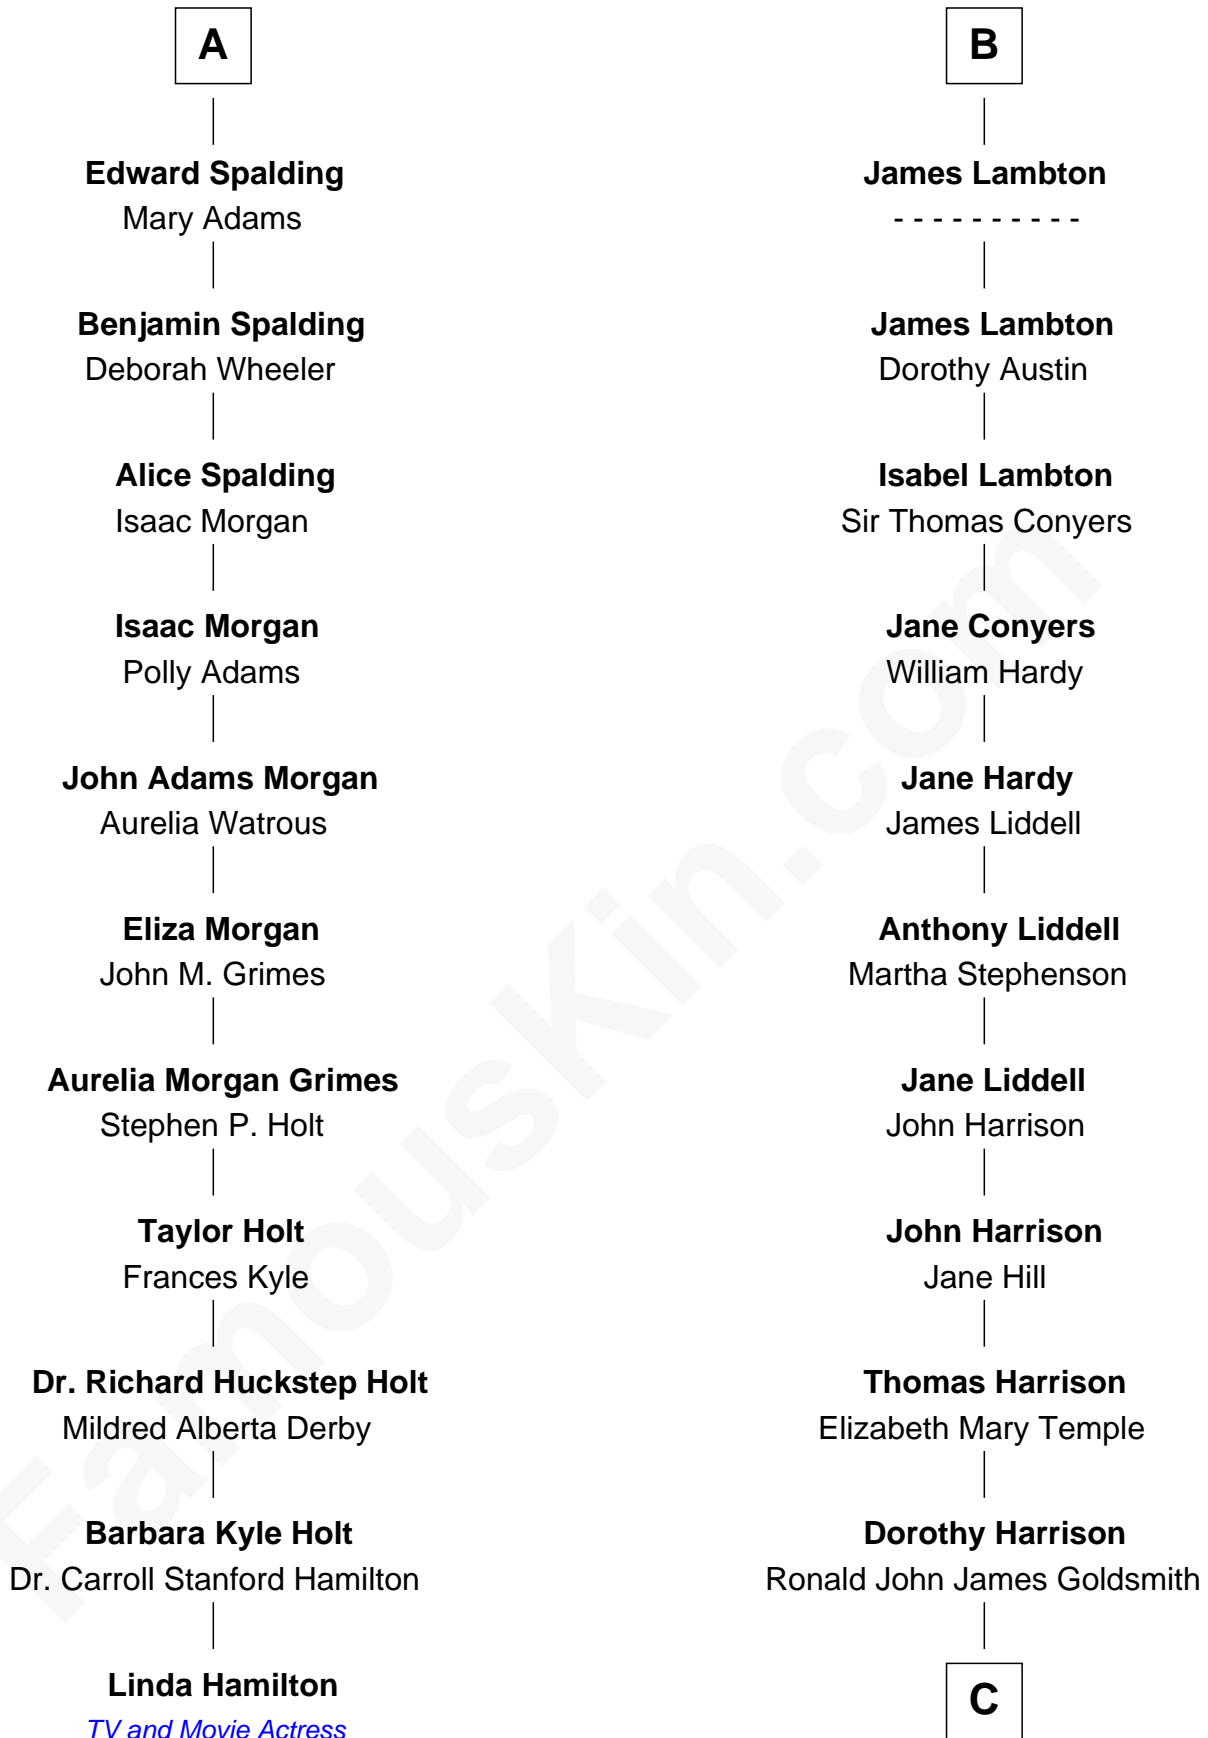

# FamousKin.com Relationship Chart of

**Linda Hamilton**

*TV and Movie Actress*

17th cousin 1 time removed of

**Catherine Middleton**

*Princess of Wales*

**Sir Robert Constable**

Agnes Wentworth

**C**

**Carole Elizabeth Goldsmith**

Michael Francis Middleton

**Catherine Middleton**

*Princess of Wales*

FamousKin.com