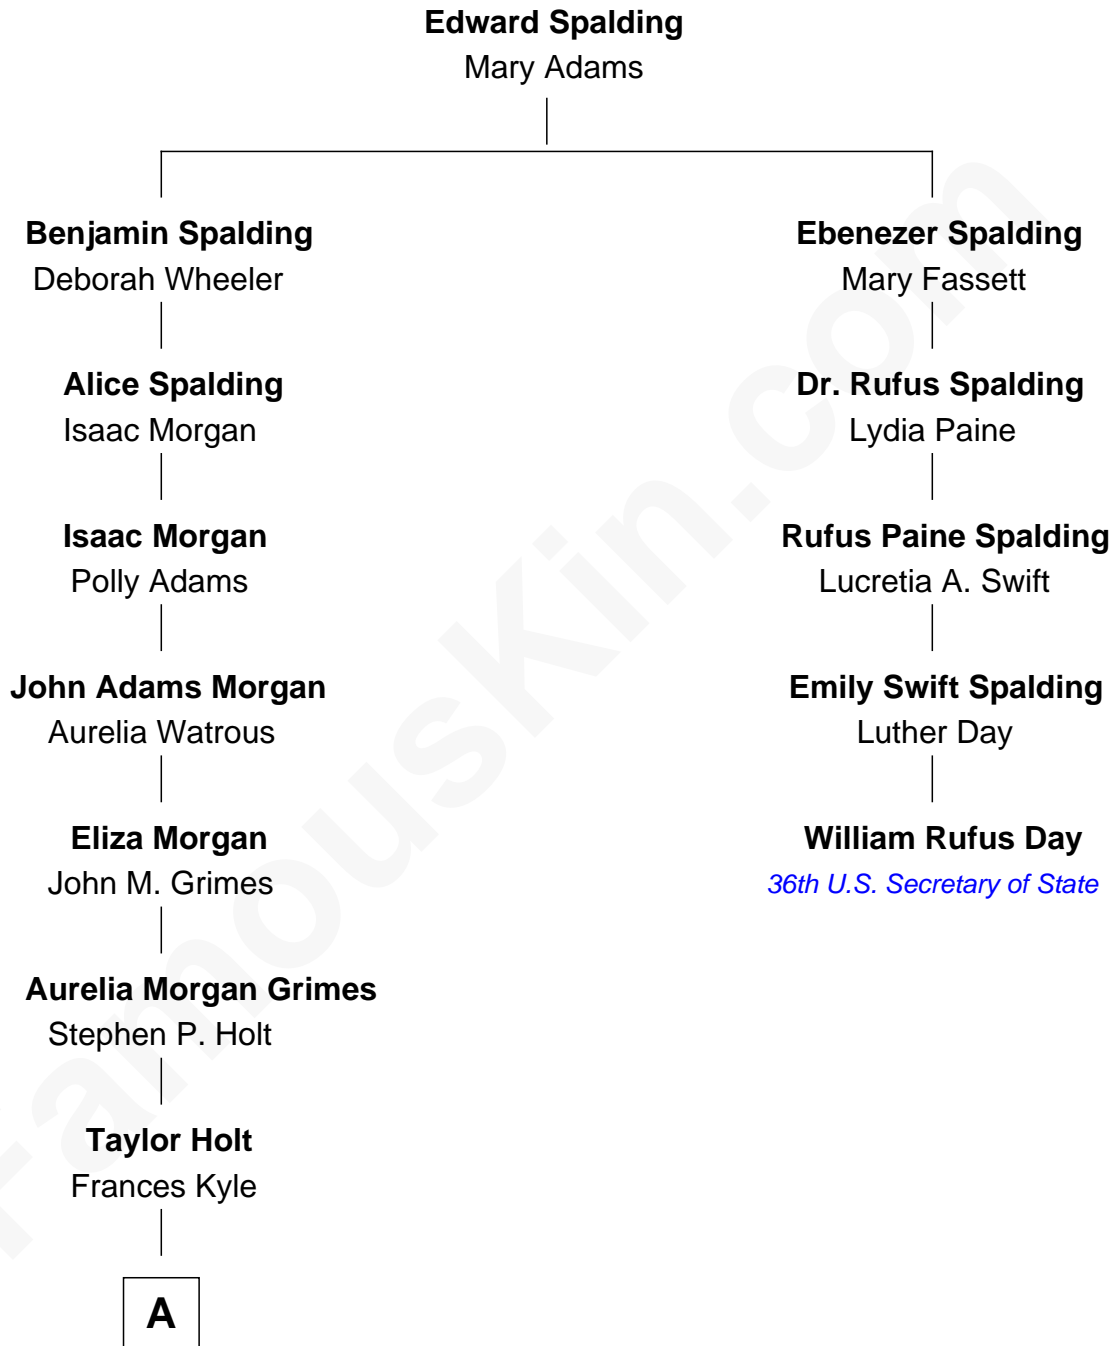

FamousKin.com Relationship Chart of

Linda Hamilton

TV and Movie Actress

4th cousin 5 times removed of

William Rufus Day

36th U.S. Secretary of State

A

—
Dr. Richard Huckstep Holt

Mildred Alberta Derby

—
Barbara Kyle Holt

Dr. Carroll Stanford Hamilton

—
Linda Hamilton

TV and Movie Actress

FamousKin.com