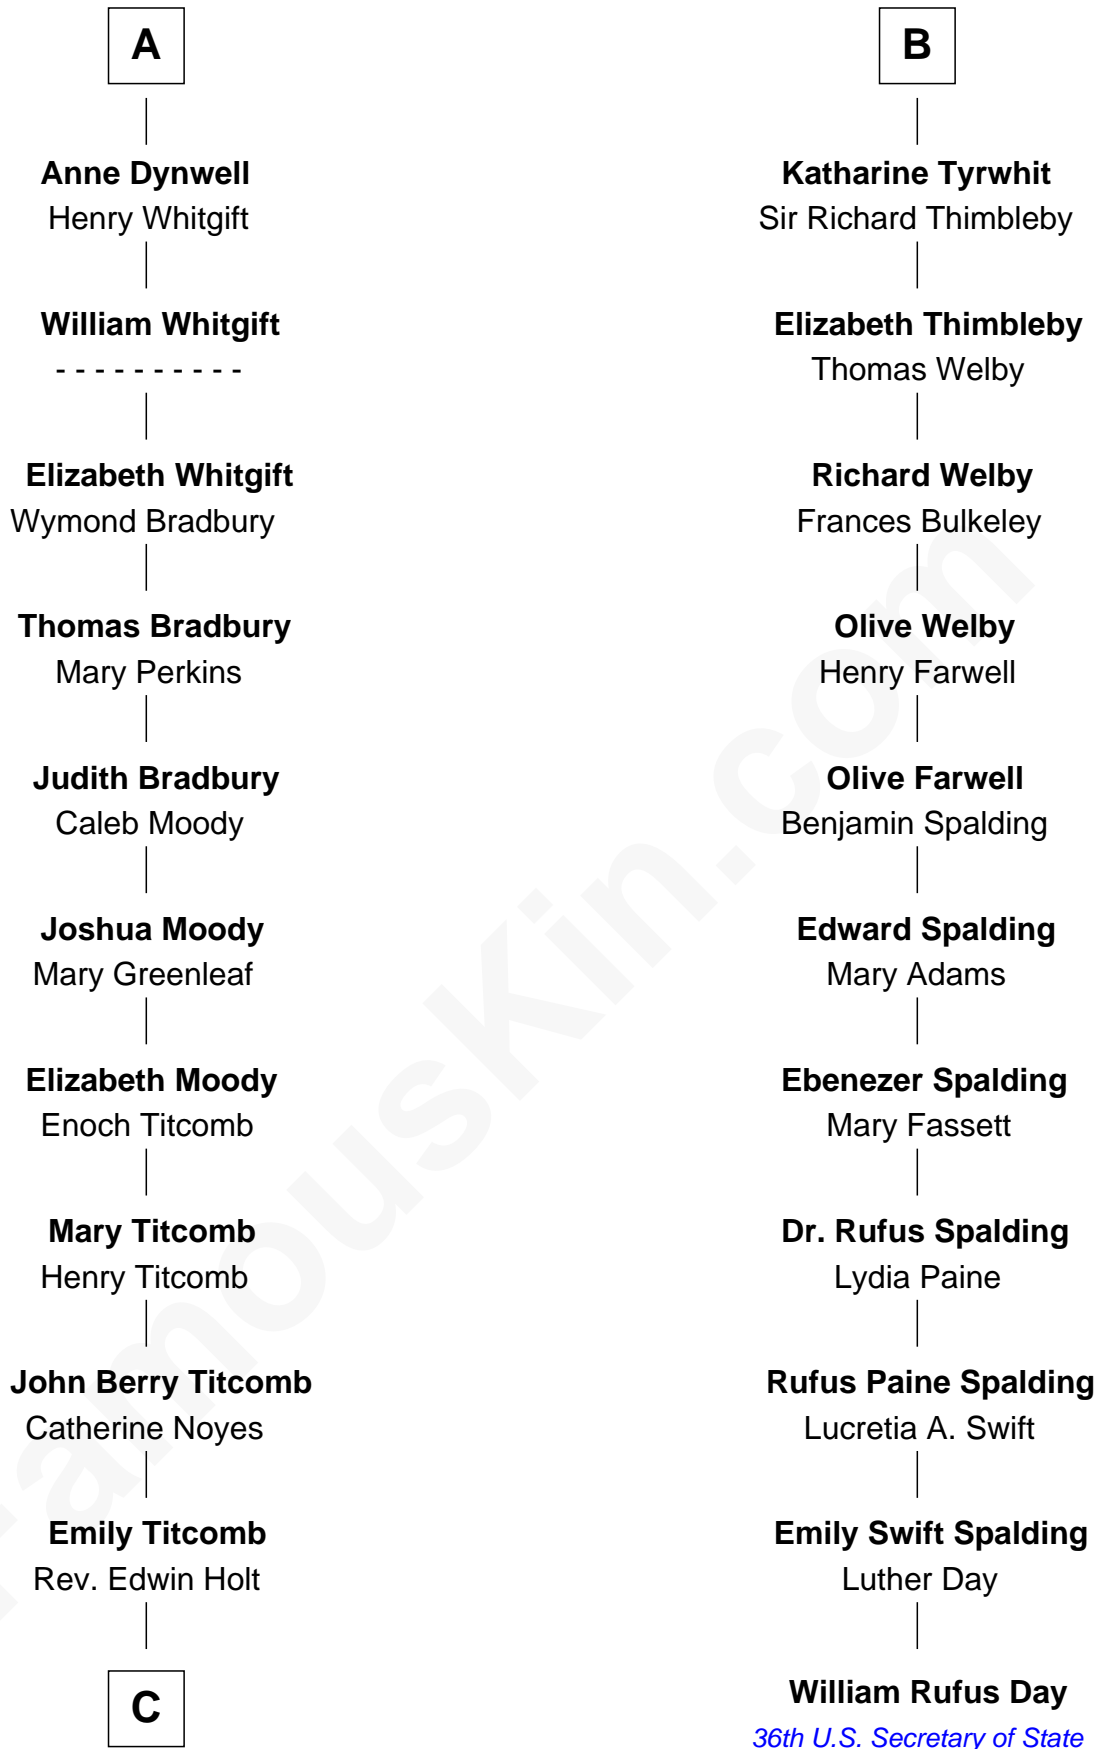

FamousKin.com Relationship Chart of

Linda Hamilton

TV and Movie Actress

17th cousin 4 times removed of

William Rufus Day

36th U.S. Secretary of State

John de Mowbray

Joan of Lancaster

John de Mowbray
Elizabeth de Segrave

Eleanor de Mowbray
John de Welles

Eudo de Welles
Maud de Greystoke

Sir Lionel de Welles
Joan de Waterton

Margaret de Welles
Sir Thomas Dymoke

Jane Dymoke
John Fulnetby

Katherine Fulnetby
William Dynwell

A

John de Mowbray
Elizabeth de Segrave

Joan de Mowbray
Sir Thomas Grey

Maud Grey
Sir Robert Ogle

Anne Ogle
Sir William Heron

Elizabeth Heron
Sir John Heron

Elizabeth Heron
Sir Robert Talboys

Maud Talboys
Sir Robert Tyrwhit

B

C

—
Stephen P. Holt
Aurelia Morgan Grimes

—
Taylor Holt
Frances Kyle

—
Dr. Richard Huckstep Holt
Mildred Alberta Derby

—
Barbara Kyle Holt
Dr. Carroll Stanford Hamilton

—
Linda Hamilton
TV and Movie Actress