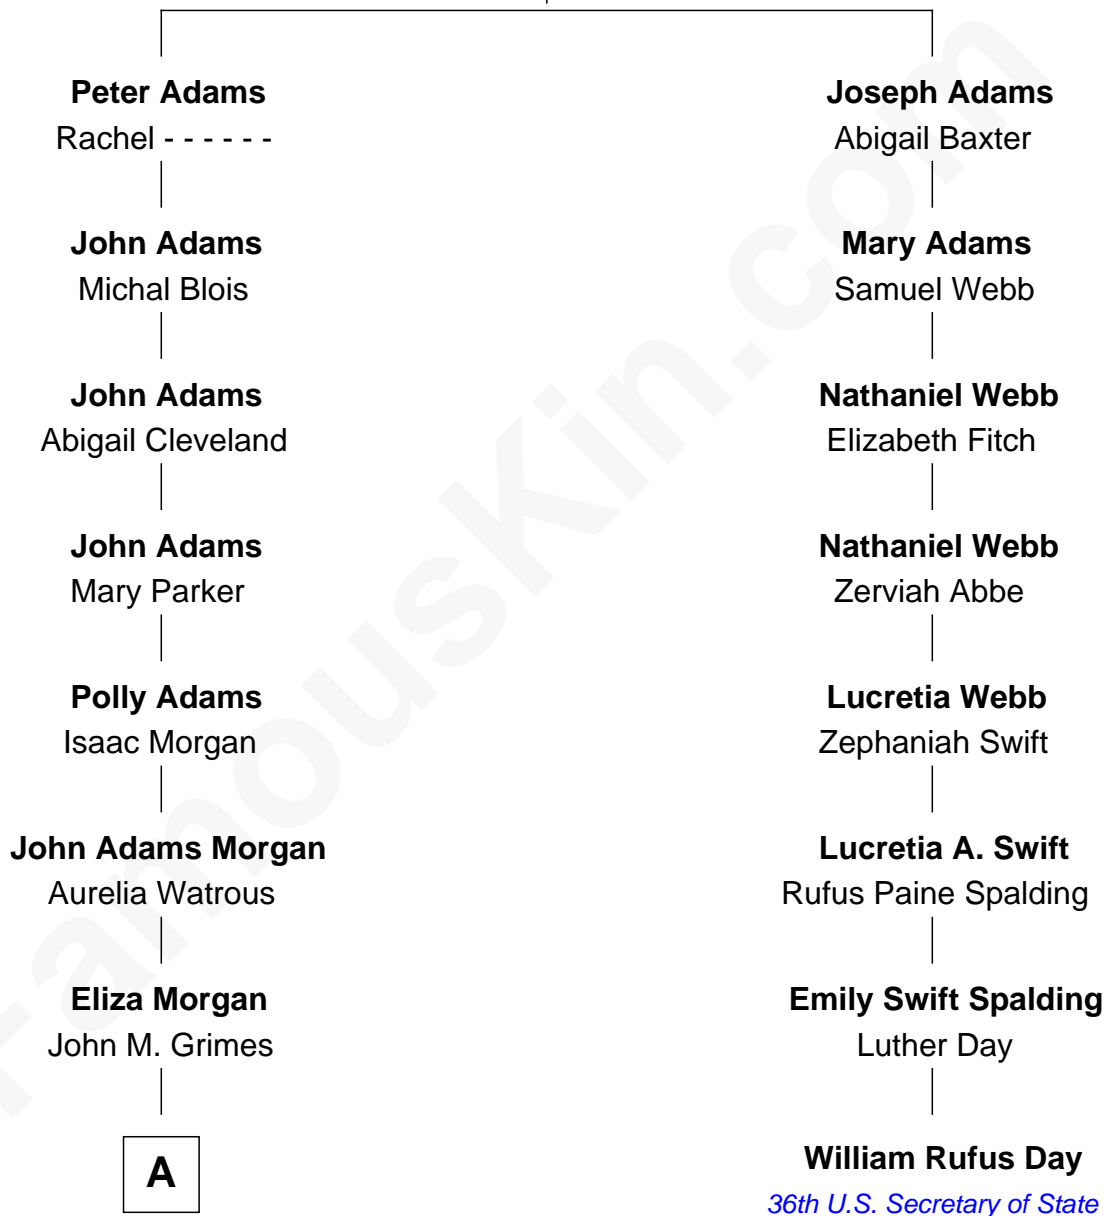

# FamousKin.com Relationship Chart of

**Linda Hamilton**

*TV and Movie Actress*

7th cousin 4 times removed of

**William Rufus Day**

*36th U.S. Secretary of State*

**Henry Adams**

Edith Squire

**A**

**Aurelia Morgan Grimes**

Stephen P. Holt

**Taylor Holt**

Frances Kyle

**Dr. Richard Huckstep Holt**

Mildred Alberta Derby

**Barbara Kyle Holt**