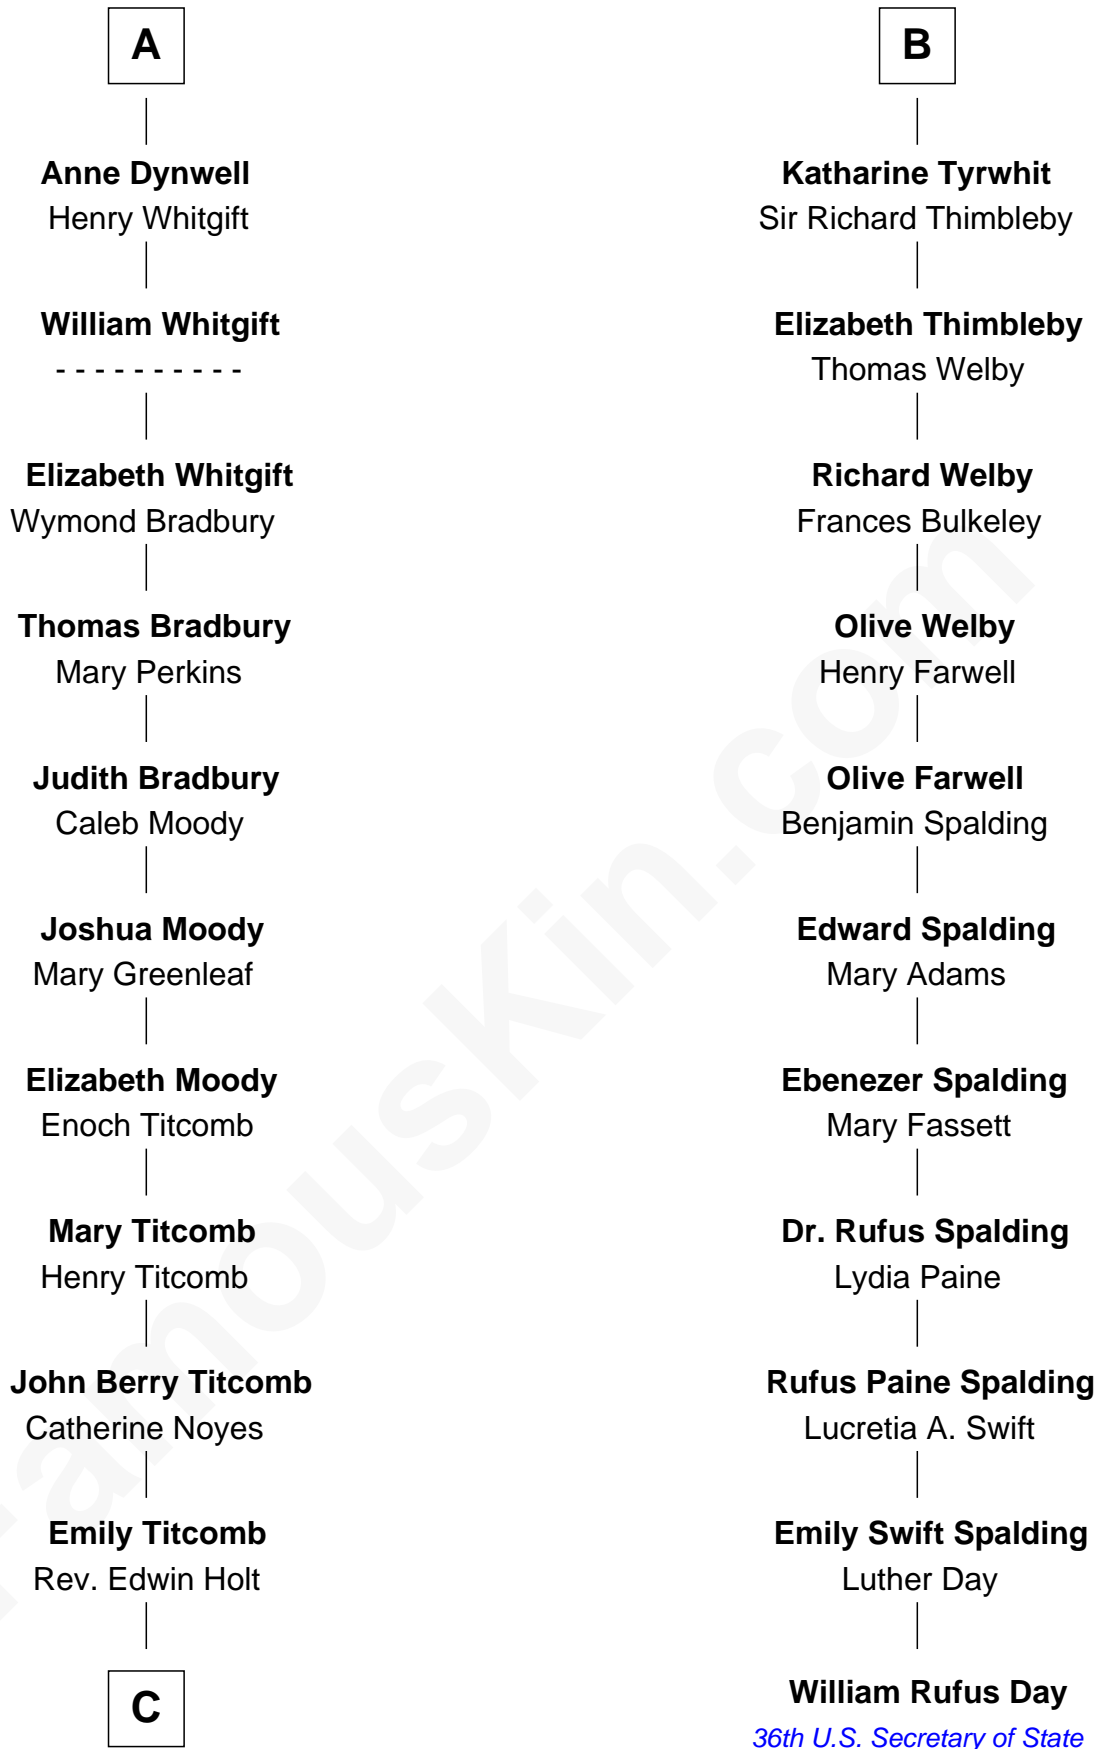

FamousKin.com Relationship Chart of

Linda Hamilton

TV and Movie Actress

17th cousin 4 times removed of

William Rufus Day

36th U.S. Secretary of State

C

—
Stephen P. Holt
Aurelia Morgan Grimes

—
Taylor Holt
Frances Kyle

—
Dr. Richard Huckstep Holt
Mildred Alberta Derby

—
Barbara Kyle Holt
Dr. Carroll Stanford Hamilton

—
Linda Hamilton
TV and Movie Actress

FamousKin.com