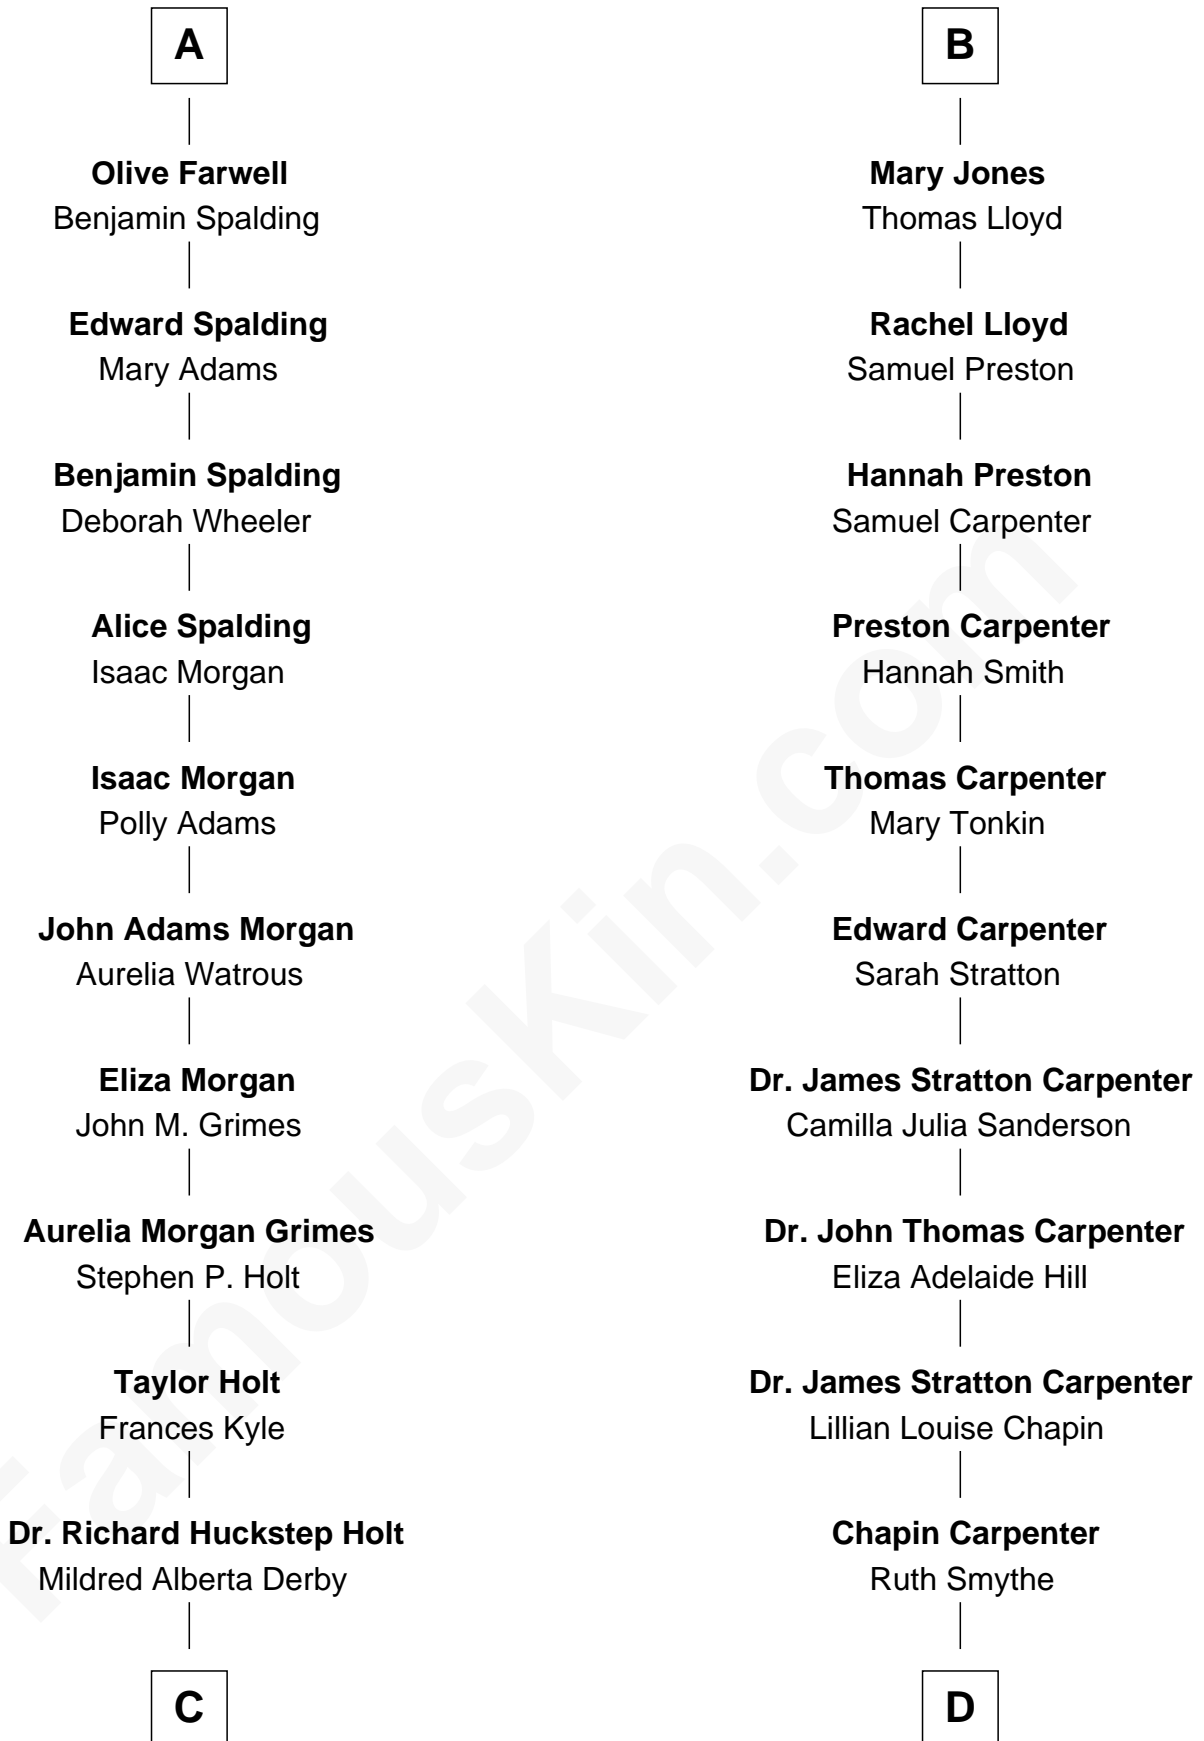

# FamousKin.com Relationship Chart of

**Linda Hamilton**

*TV and Movie Actress*

18th cousin of

**Mary Chapin Carpenter**

*Singer and Songwriter*

**Sir Robert Corbet**

Margaret - - - - -

**C**

**Barbara Kyle Holt**  
Dr. Carroll Stanford Hamilton

**Linda Hamilton**  
*TV and Movie Actress*

**D**

**Chapin Carpenter**  
Mary Bowie Robertson

**Mary Chapin Carpenter**  
*Singer and Songwriter*