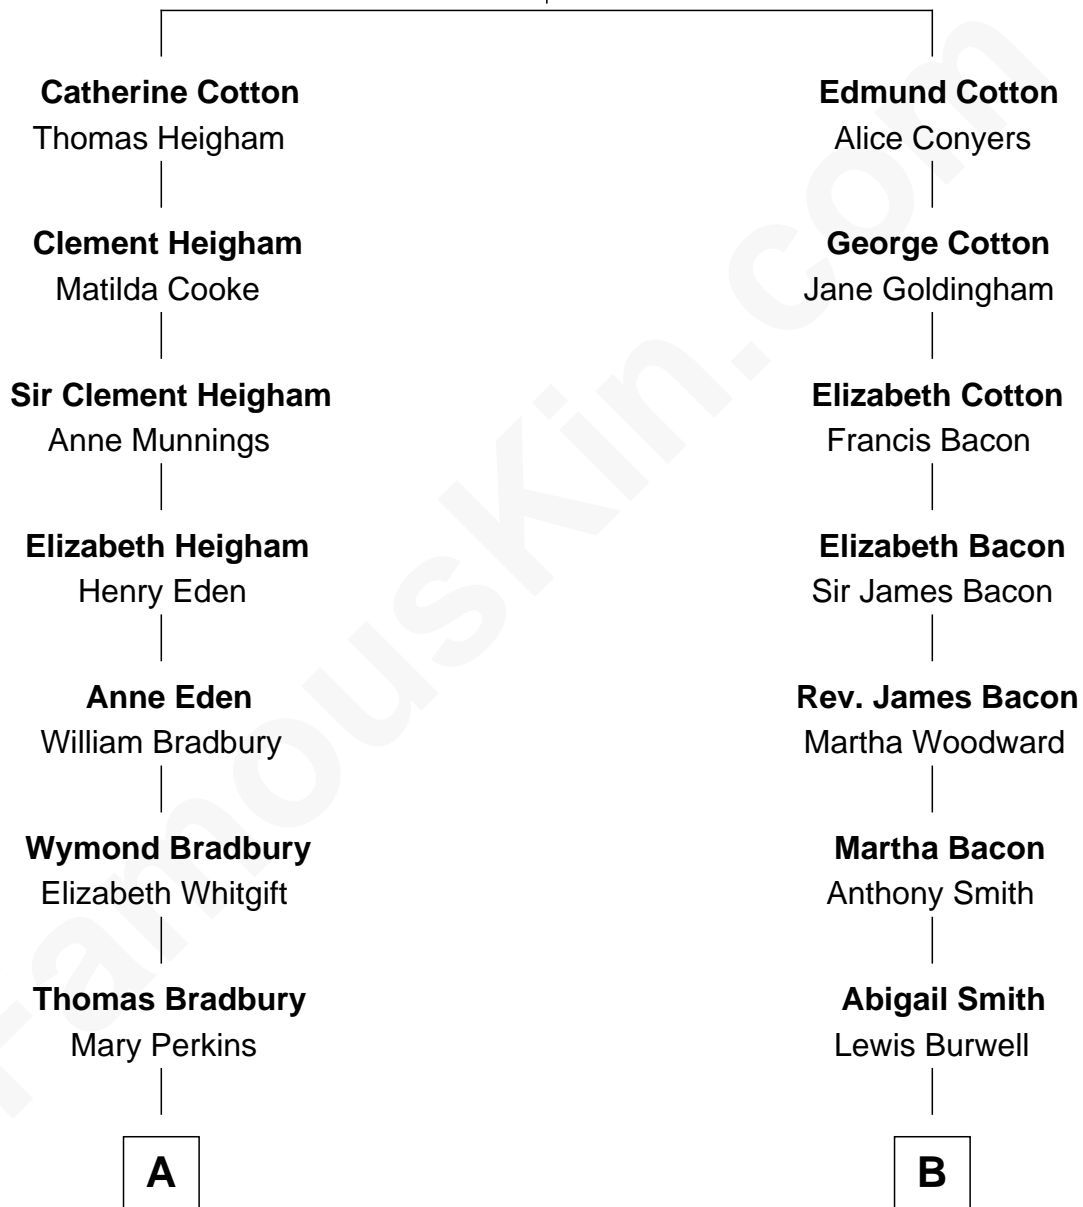

FamousKin.com Relationship Chart of

Linda Hamilton

TV and Movie Actress

16th cousin 1 time removed of

Mary Chapin Carpenter

Singer and Songwriter

William Cotton

Alice Abbott

Linda Hamilton photo by [Matthew Simoneau](#) (CC BY 2.0)