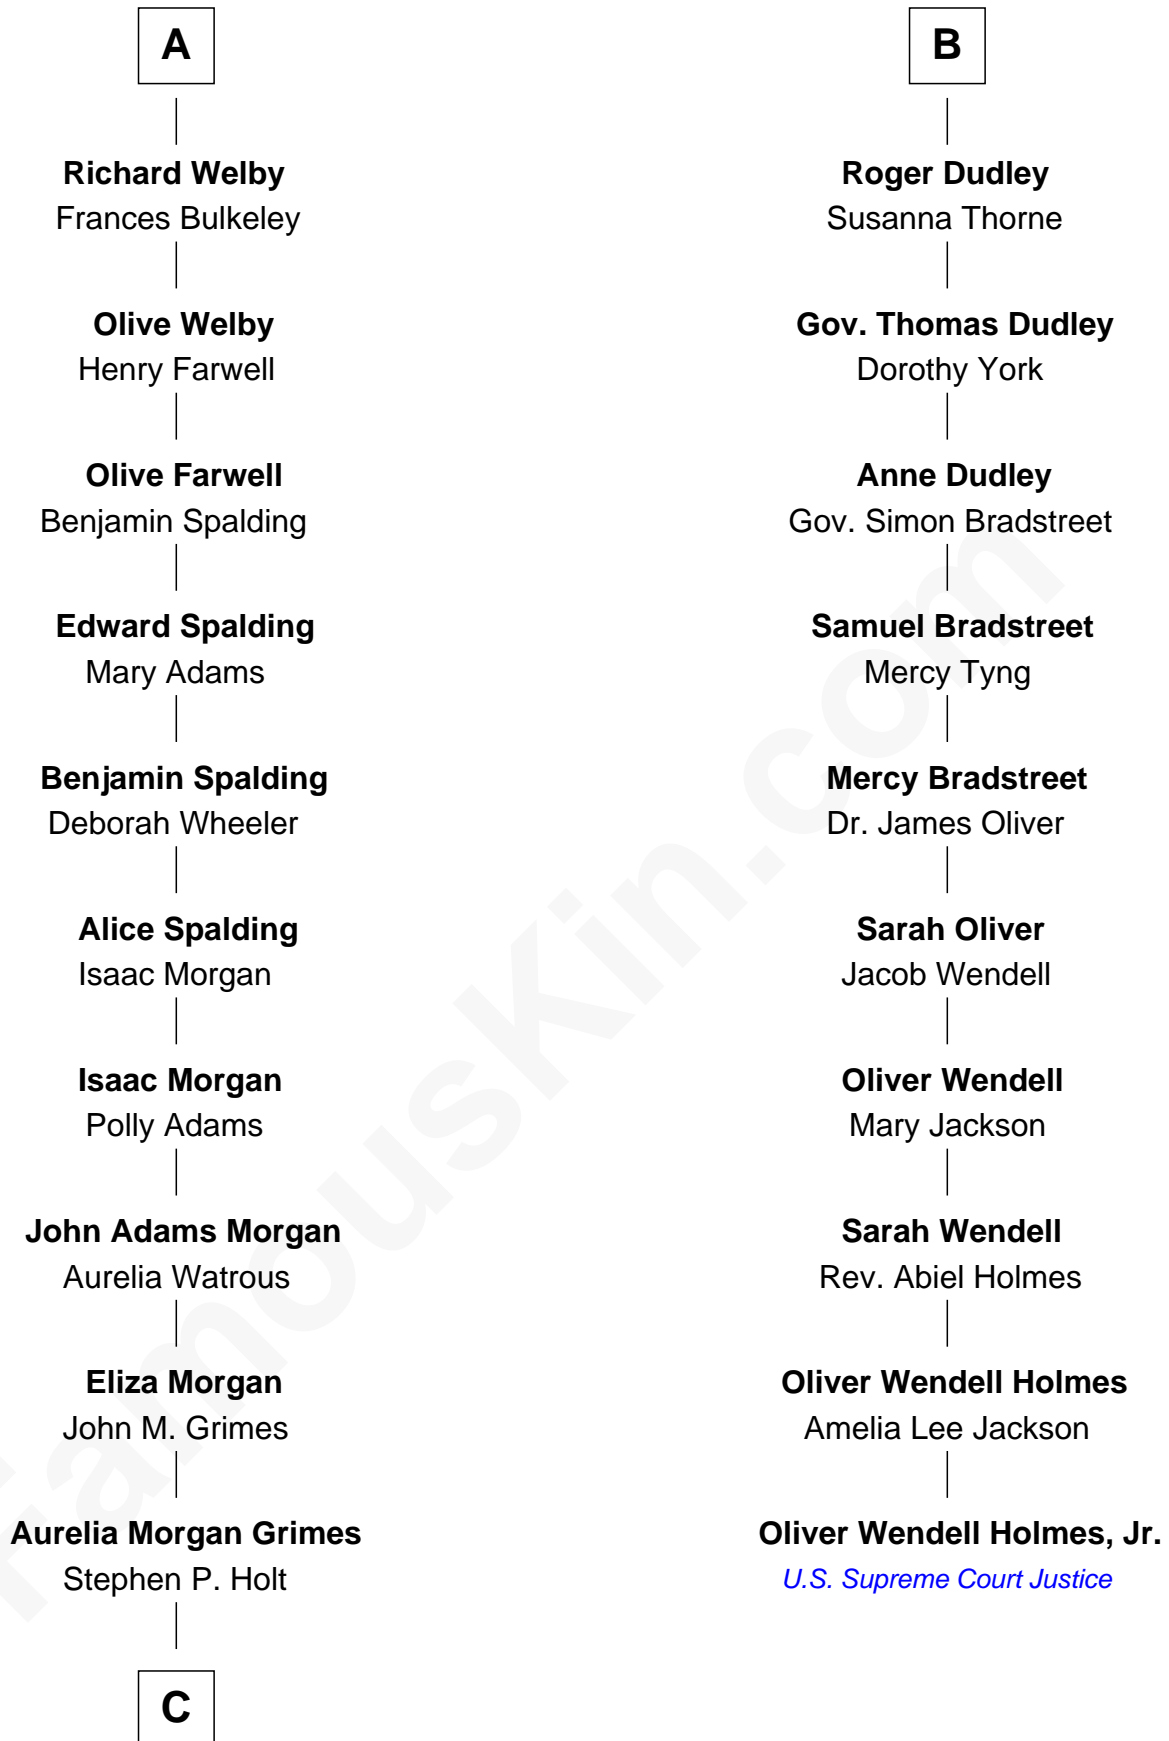

FamousKin.com Relationship Chart of

Linda Hamilton

TV and Movie Actress

16th cousin 4 times removed of

Oliver Wendell Holmes, Jr.

U.S. Supreme Court Justice

Sir Philip le Despencer

Elizabeth - - - - -

Sir Robert Tyrwhit

Maud Talboys

Katharine Tyrwhit

Sir Richard Thimbleby

Elizabeth Thimbleby

Thomas Welby

A

Alice le Despenser

Cecily Willoughby

Sir John Sutton

Cecily Grey

Sir Henry Dudley

- - - - - Ashton

Probable

B

C

—
Taylor Holt
Frances Kyle

—
Dr. Richard Huckstep Holt
Mildred Alberta Derby

—
Barbara Kyle Holt
Dr. Carroll Stanford Hamilton

—
Linda Hamilton
TV and Movie Actress