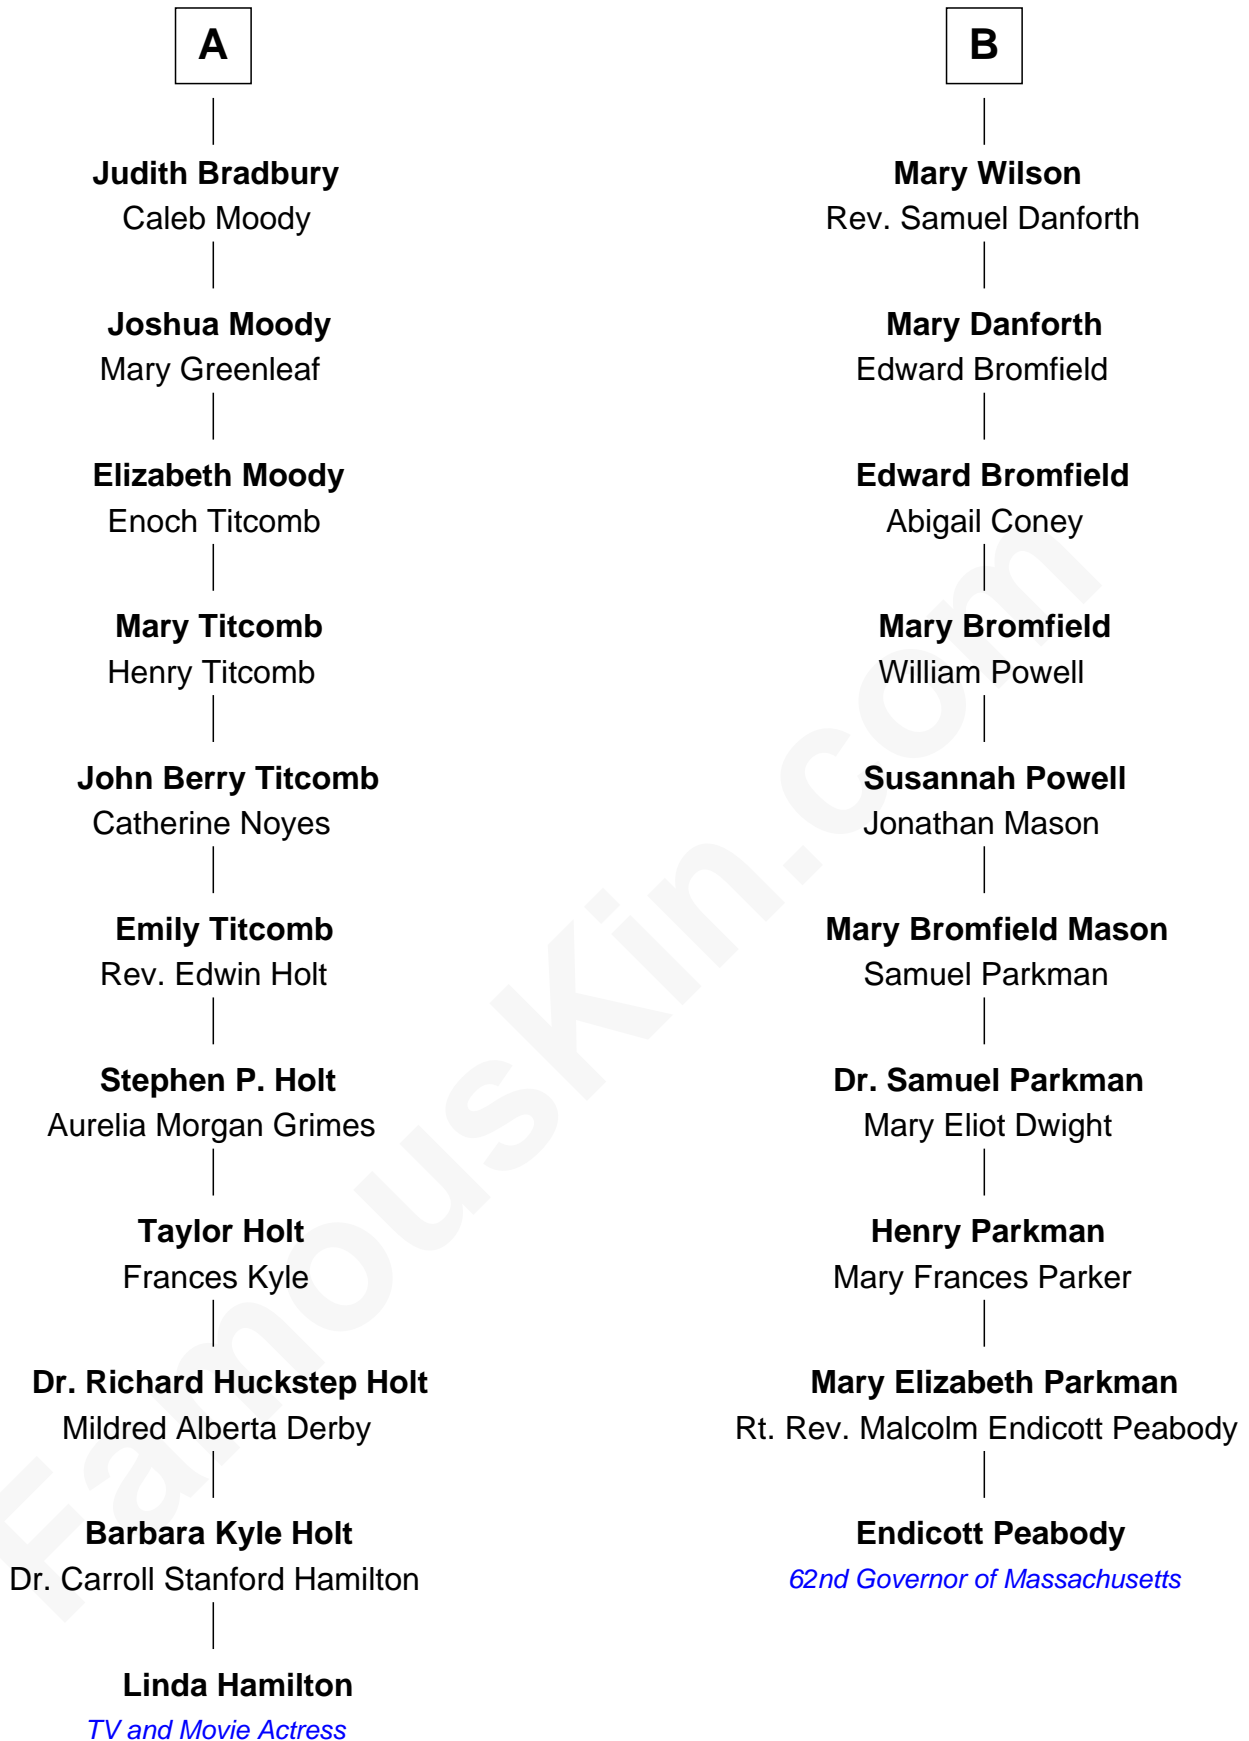

Linda Hamilton photo by [Matthew Simoneau](#) (CC BY 2.0)