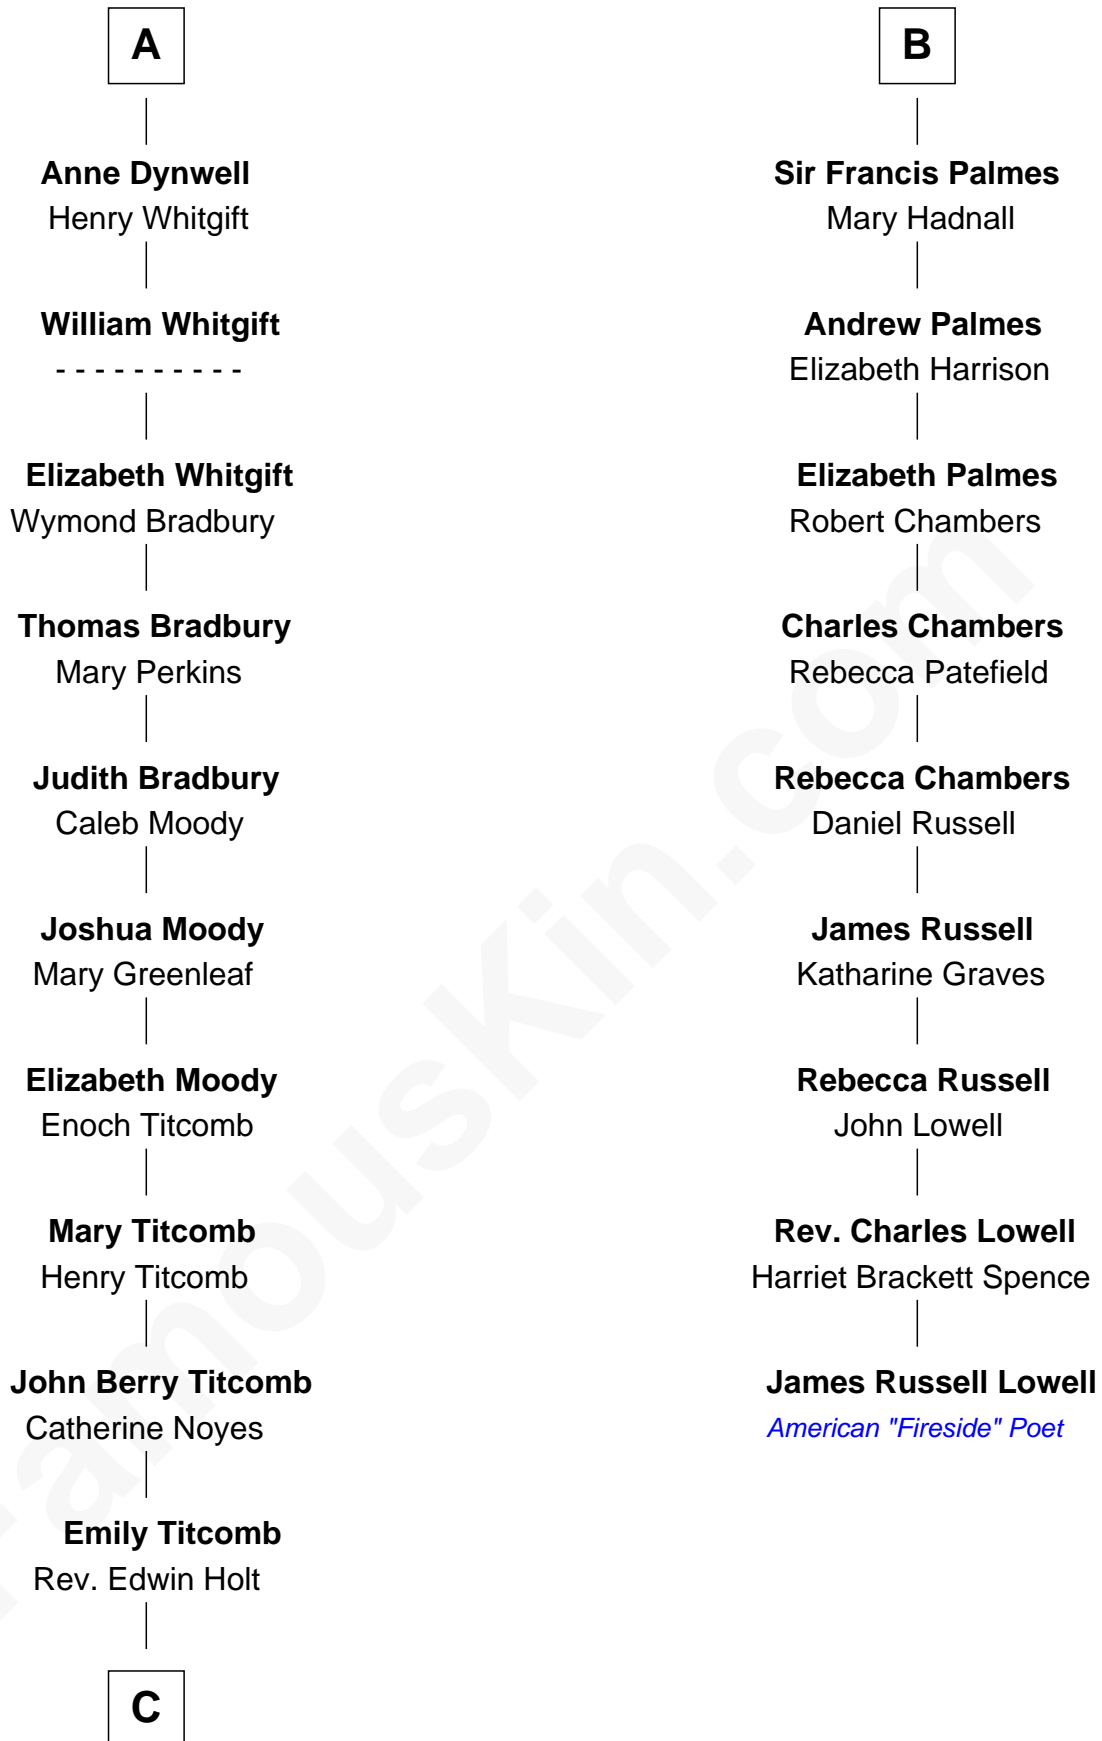

# FamousKin.com Relationship Chart of

**Linda Hamilton**

*TV and Movie Actress*

15th cousin 6 times removed of

**James Russell Lowell**

*American "Fireside" Poet*

**Sir Thomas de Beauchamp**

Katherine de Mortimer

**C**

—  
**Stephen P. Holt**  
Aurelia Morgan Grimes

—  
**Taylor Holt**  
Frances Kyle

—  
**Dr. Richard Huckstep Holt**  
Mildred Alberta Derby

—  
**Barbara Kyle Holt**  
Dr. Carroll Stanford Hamilton

—  
**Linda Hamilton**  
*TV and Movie Actress*