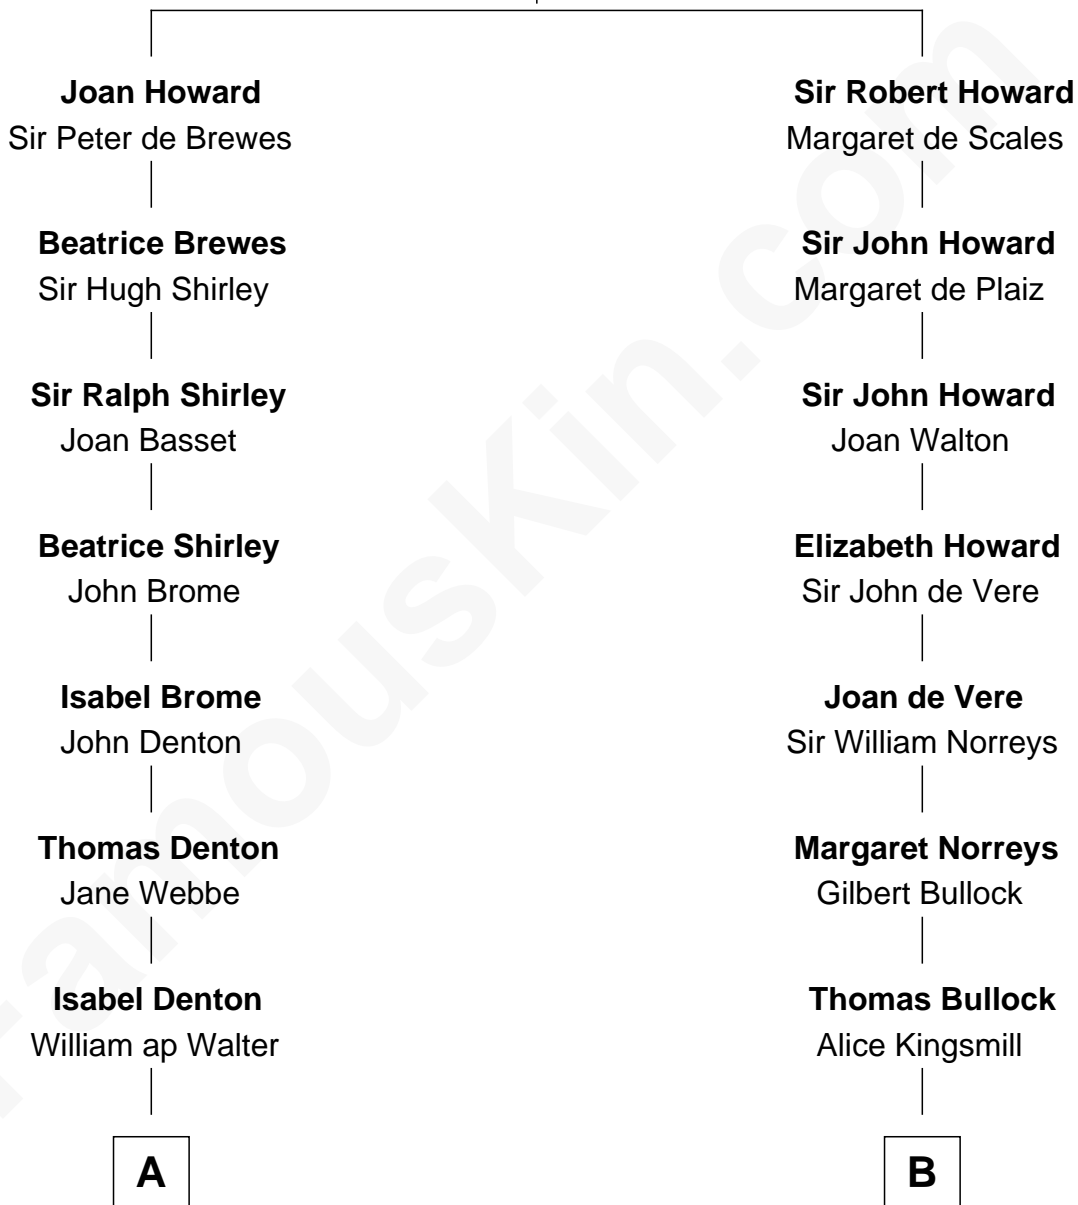

# FamousKin.com Relationship Chart of

**Linda Hamilton**

*TV and Movie Actress*

16th cousin 5 times removed of

**James Russell Lowell**

*American "Fireside" Poet*

**Sir John Howard**

Alice de Bois

**C**

—  
**Stephen P. Holt**  
Aurelia Morgan Grimes

—  
**Taylor Holt**  
Frances Kyle

—  
**Dr. Richard Huckstep Holt**  
Mildred Alberta Derby

—  
**Barbara Kyle Holt**  
Dr. Carroll Stanford Hamilton