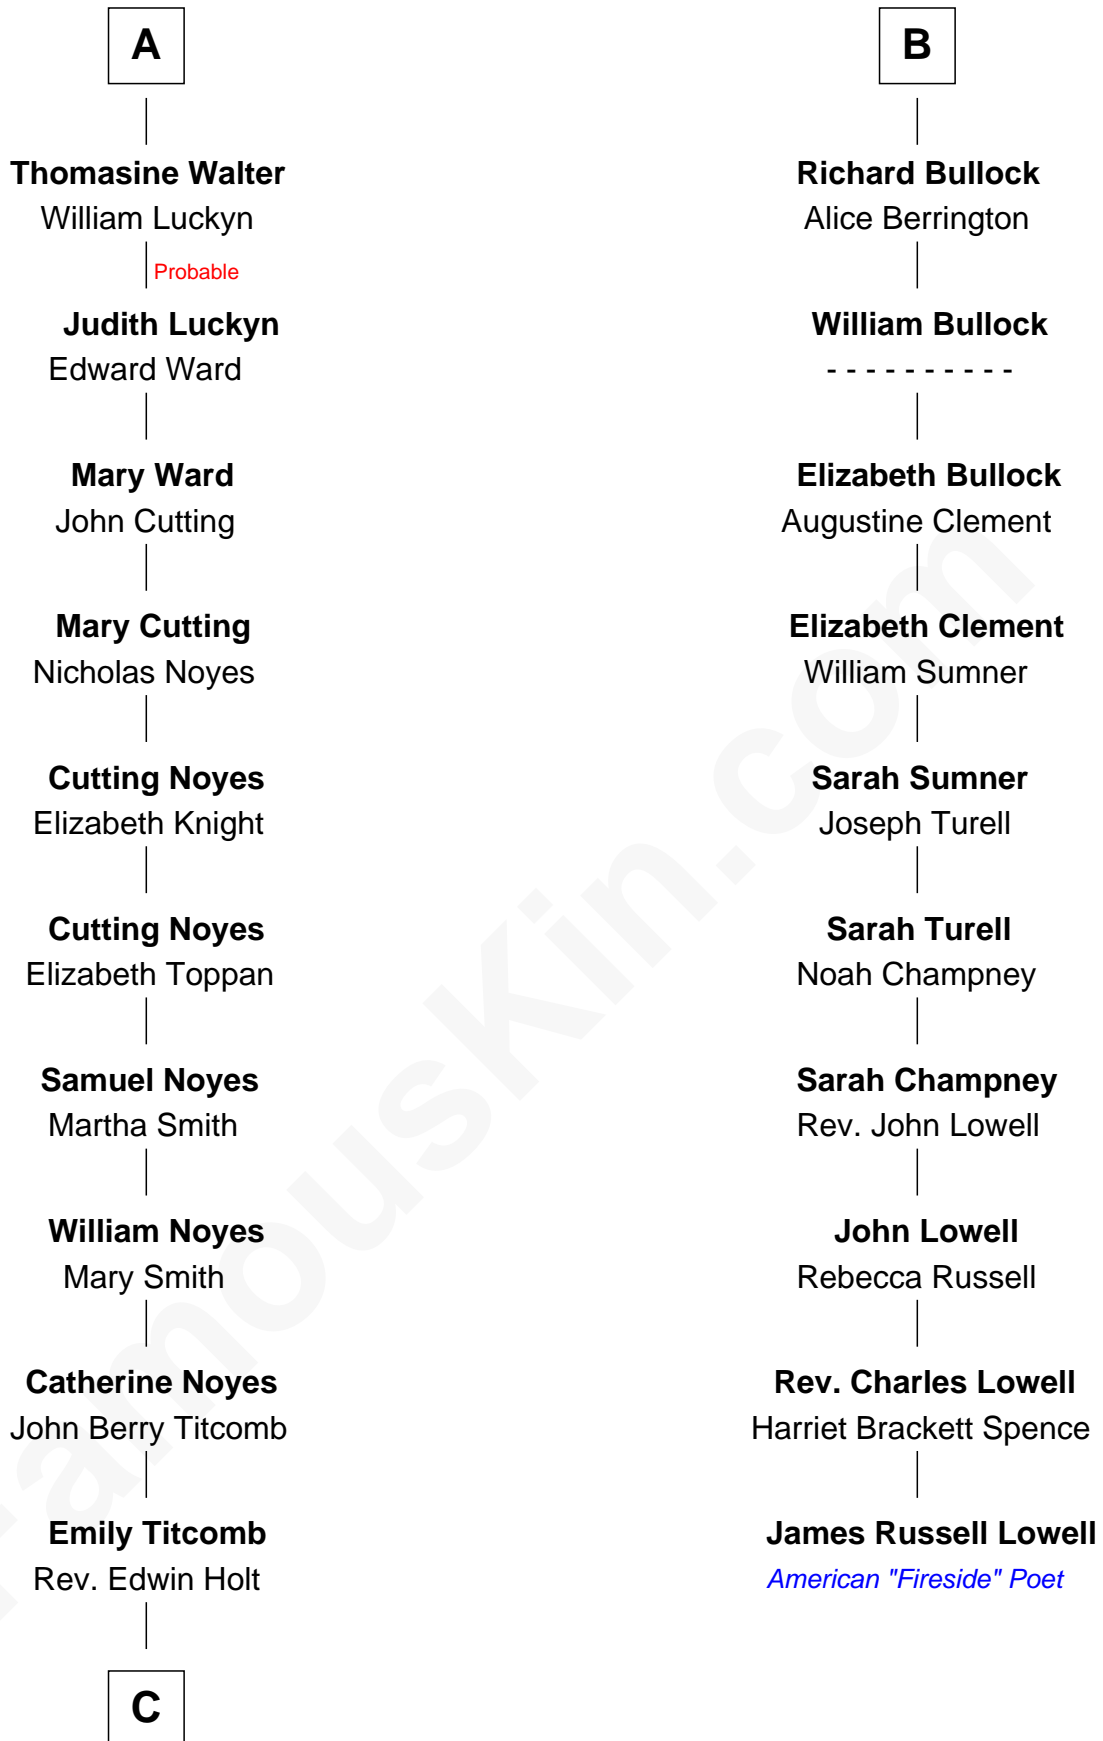

# FamousKin.com Relationship Chart of

**Linda Hamilton**

*TV and Movie Actress*

16th cousin 5 times removed of

**James Russell Lowell**

*American "Fireside" Poet*

**Sir John Howard**

Alice de Bois

**C**

—  
**Stephen P. Holt**  
Aurelia Morgan Grimes

—  
**Taylor Holt**  
Frances Kyle

—  
**Dr. Richard Huckstep Holt**  
Mildred Alberta Derby

—  
**Barbara Kyle Holt**  
Dr. Carroll Stanford Hamilton