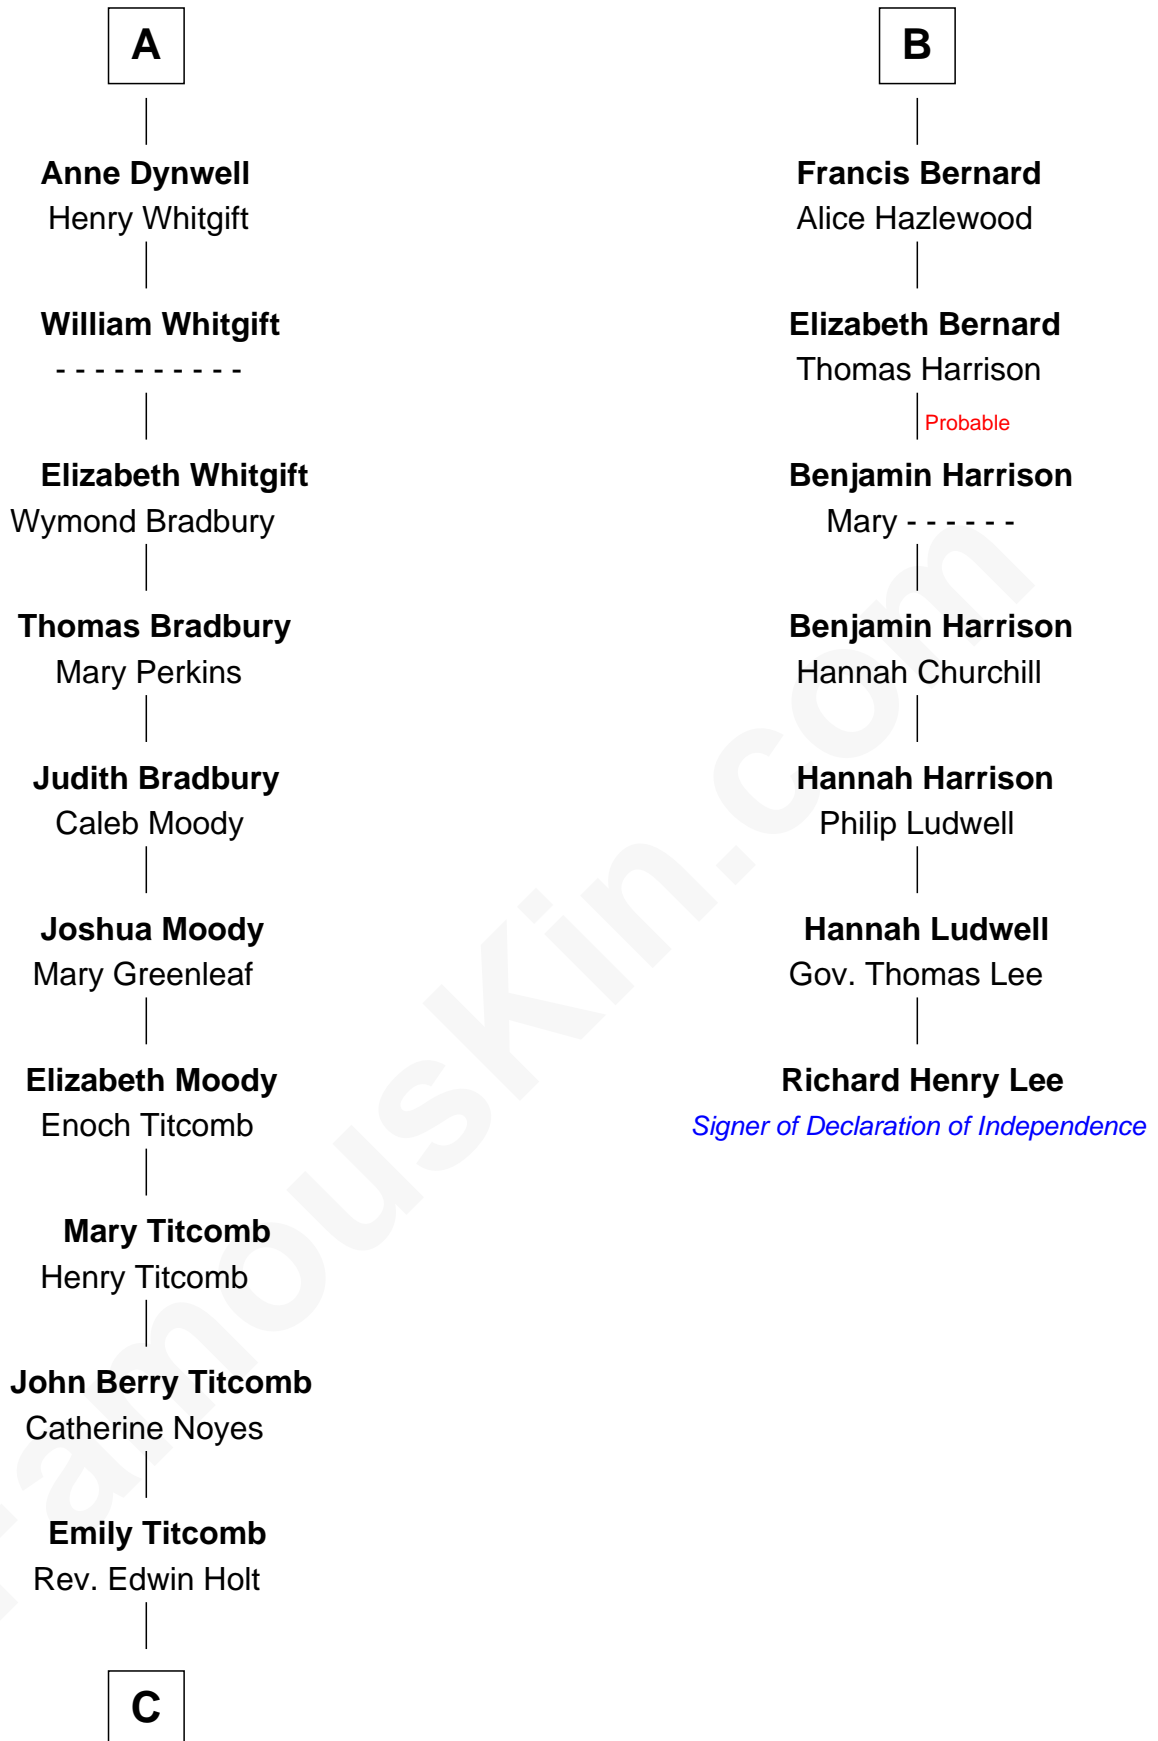

FamousKin.com Relationship Chart of

Linda Hamilton

TV and Movie Actress

13th cousin 8 times removed of

Richard Henry Lee

Signer of the Declaration of Independence

C

—
Stephen P. Holt
Aurelia Morgan Grimes

—
Taylor Holt
Frances Kyle

—
Dr. Richard Huckstep Holt
Mildred Alberta Derby

—
Barbara Kyle Holt
Dr. Carroll Stanford Hamilton

—
Linda Hamilton
TV and Movie Actress

FamousKin.com