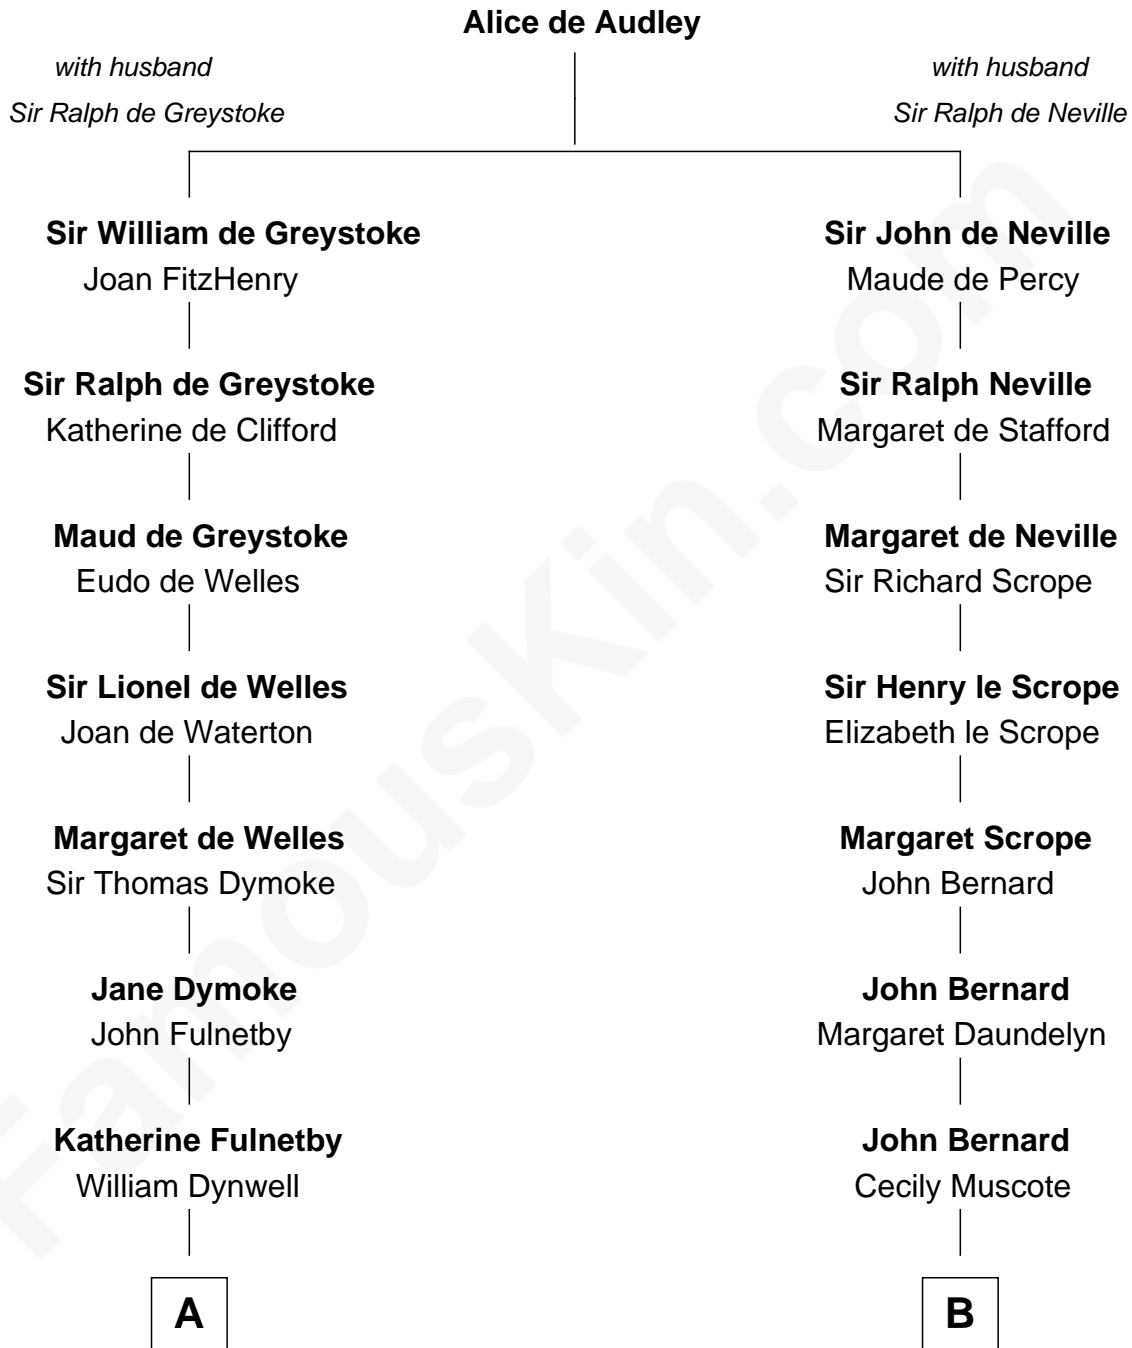

FamousKin.com Relationship Chart of

Linda Hamilton

TV and Movie Actress

13th cousin 8 times removed of

Richard Henry Lee

Signer of the Declaration of Independence

C

—
Stephen P. Holt
Aurelia Morgan Grimes

—
Taylor Holt
Frances Kyle

—
Dr. Richard Huckstep Holt
Mildred Alberta Derby

—
Barbara Kyle Holt
Dr. Carroll Stanford Hamilton

—
Linda Hamilton
TV and Movie Actress

FamousKin.com