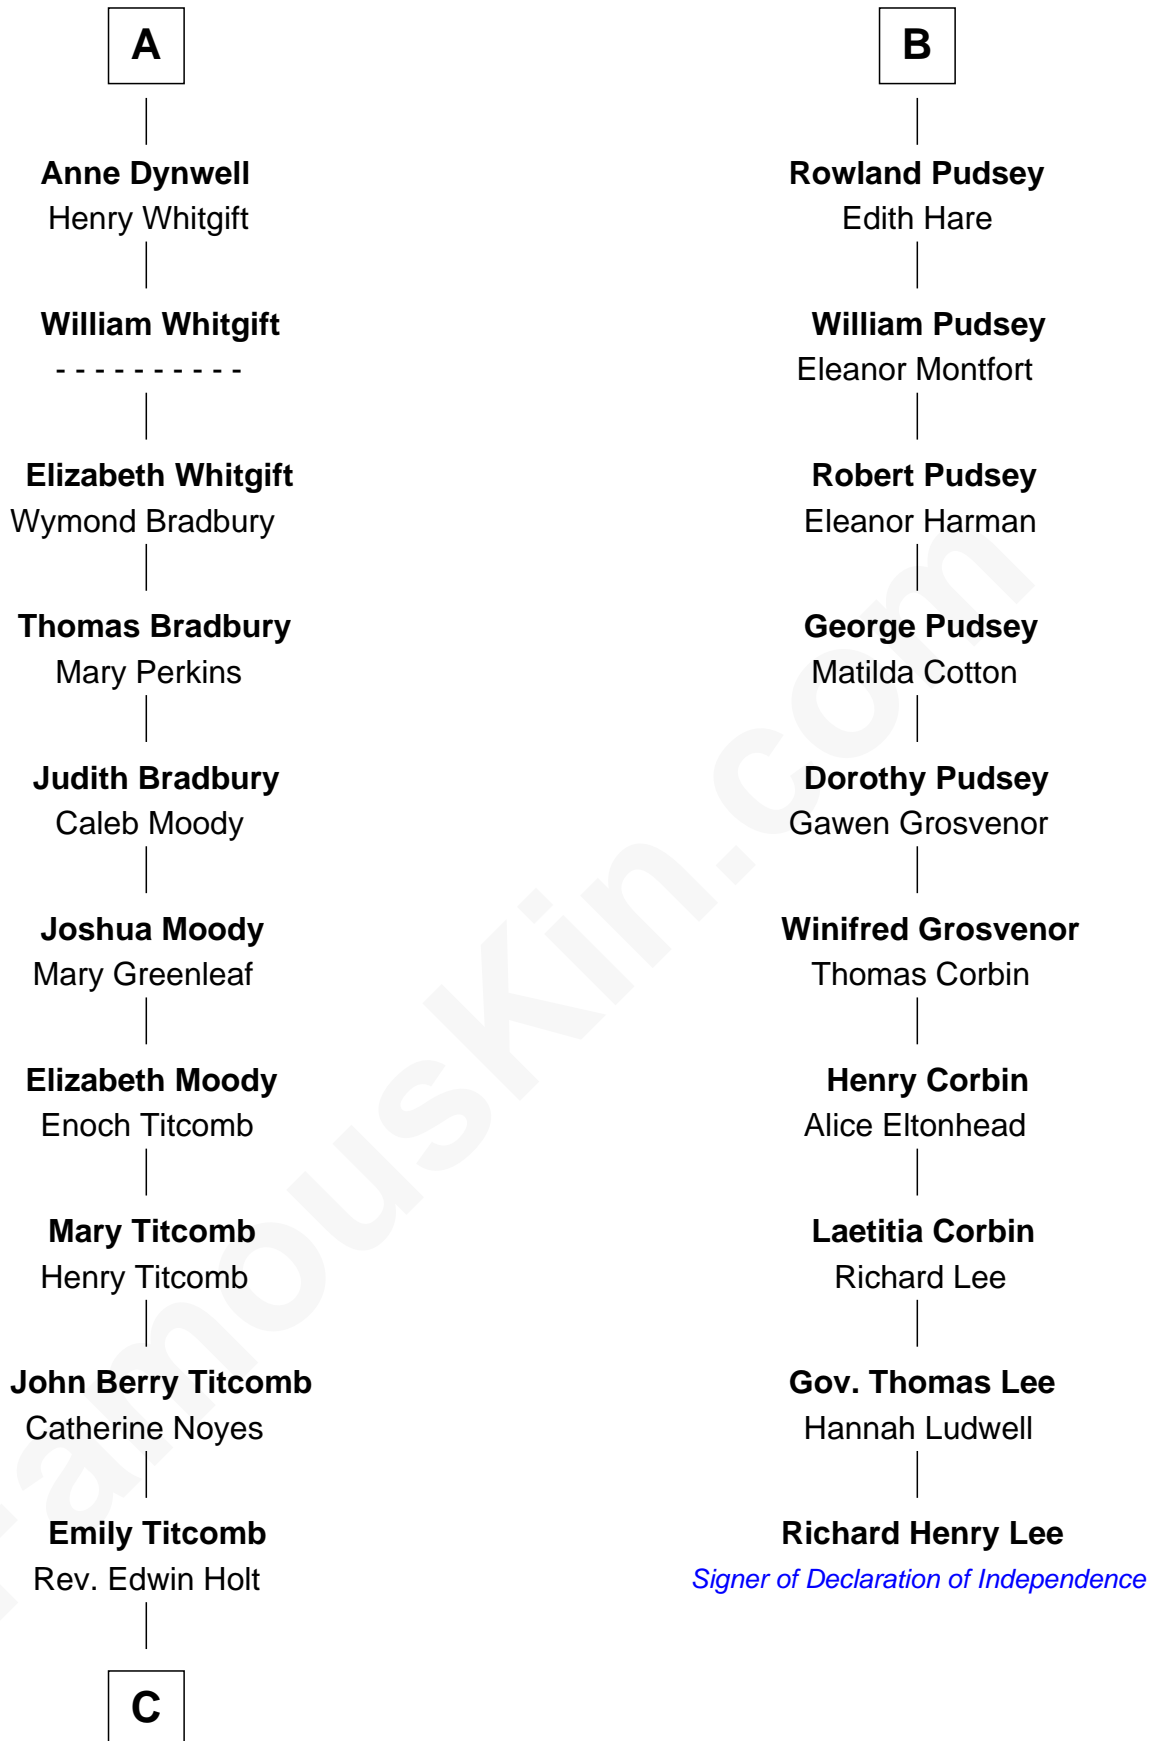

# FamousKin.com Relationship Chart of

**Linda Hamilton**

*TV and Movie Actress*

16th cousin 5 times removed of

**Richard Henry Lee**

*Signer of the Declaration of Independence*

**C**

—  
**Stephen P. Holt**  
Aurelia Morgan Grimes

—  
**Taylor Holt**  
Frances Kyle

—  
**Dr. Richard Huckstep Holt**  
Mildred Alberta Derby

—  
**Barbara Kyle Holt**  
Dr. Carroll Stanford Hamilton

—  
**Linda Hamilton**  
*TV and Movie Actress*

FamousKin.com