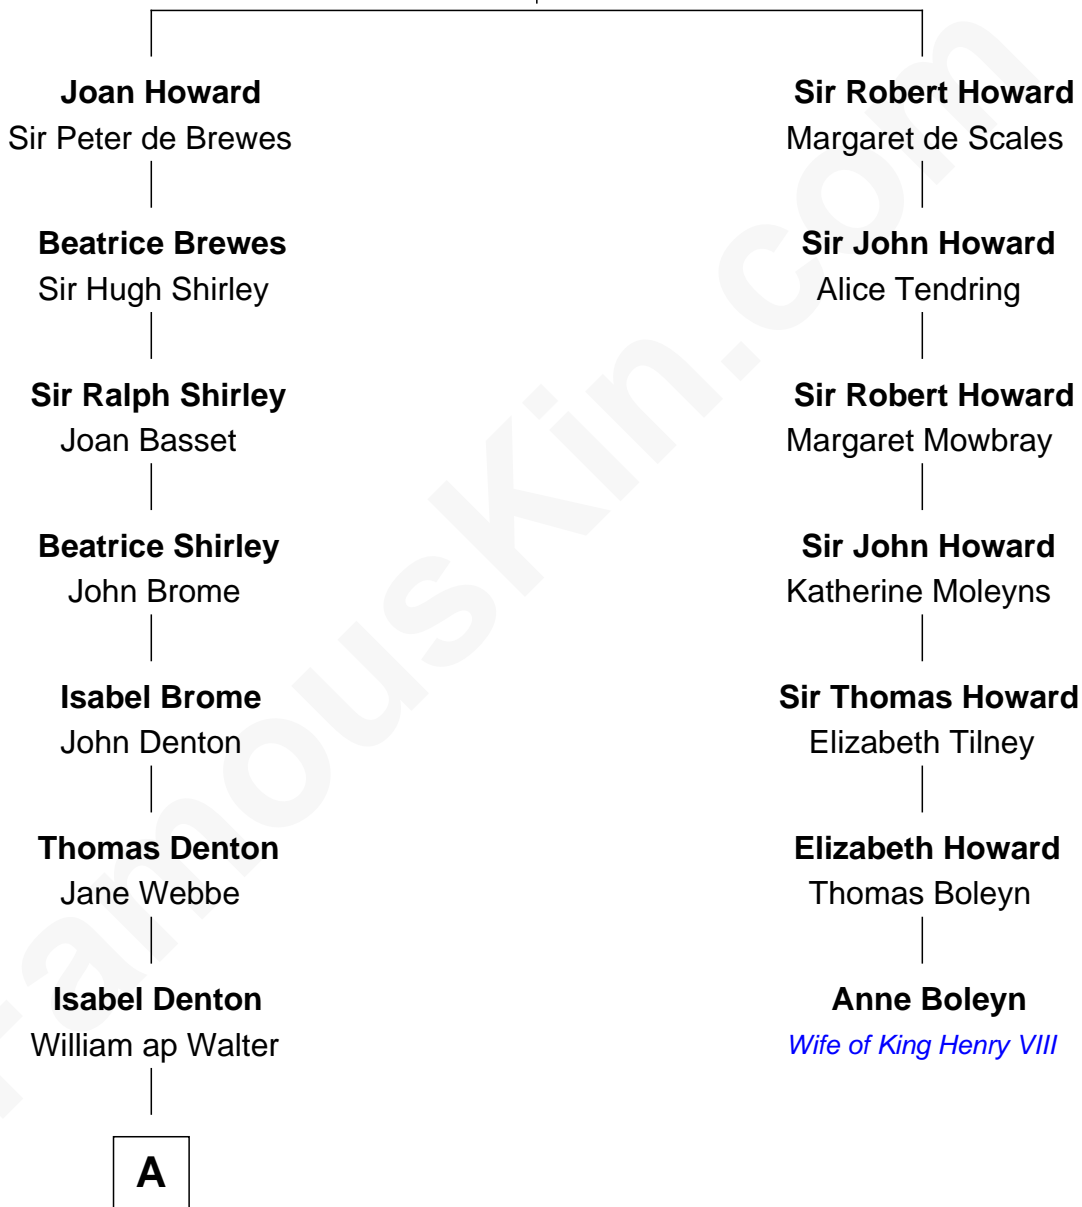

FamousKin.com Relationship Chart of

Linda Hamilton

TV and Movie Actress

6th cousin 15 times removed of

Anne Boleyn

2nd Wife of King Henry VIII

Sir John Howard

Alice de Bois

A

Thomasine Walter

William Luckyn

Probable

Judith Luckyn

Edward Ward

Mary Ward

John Cutting