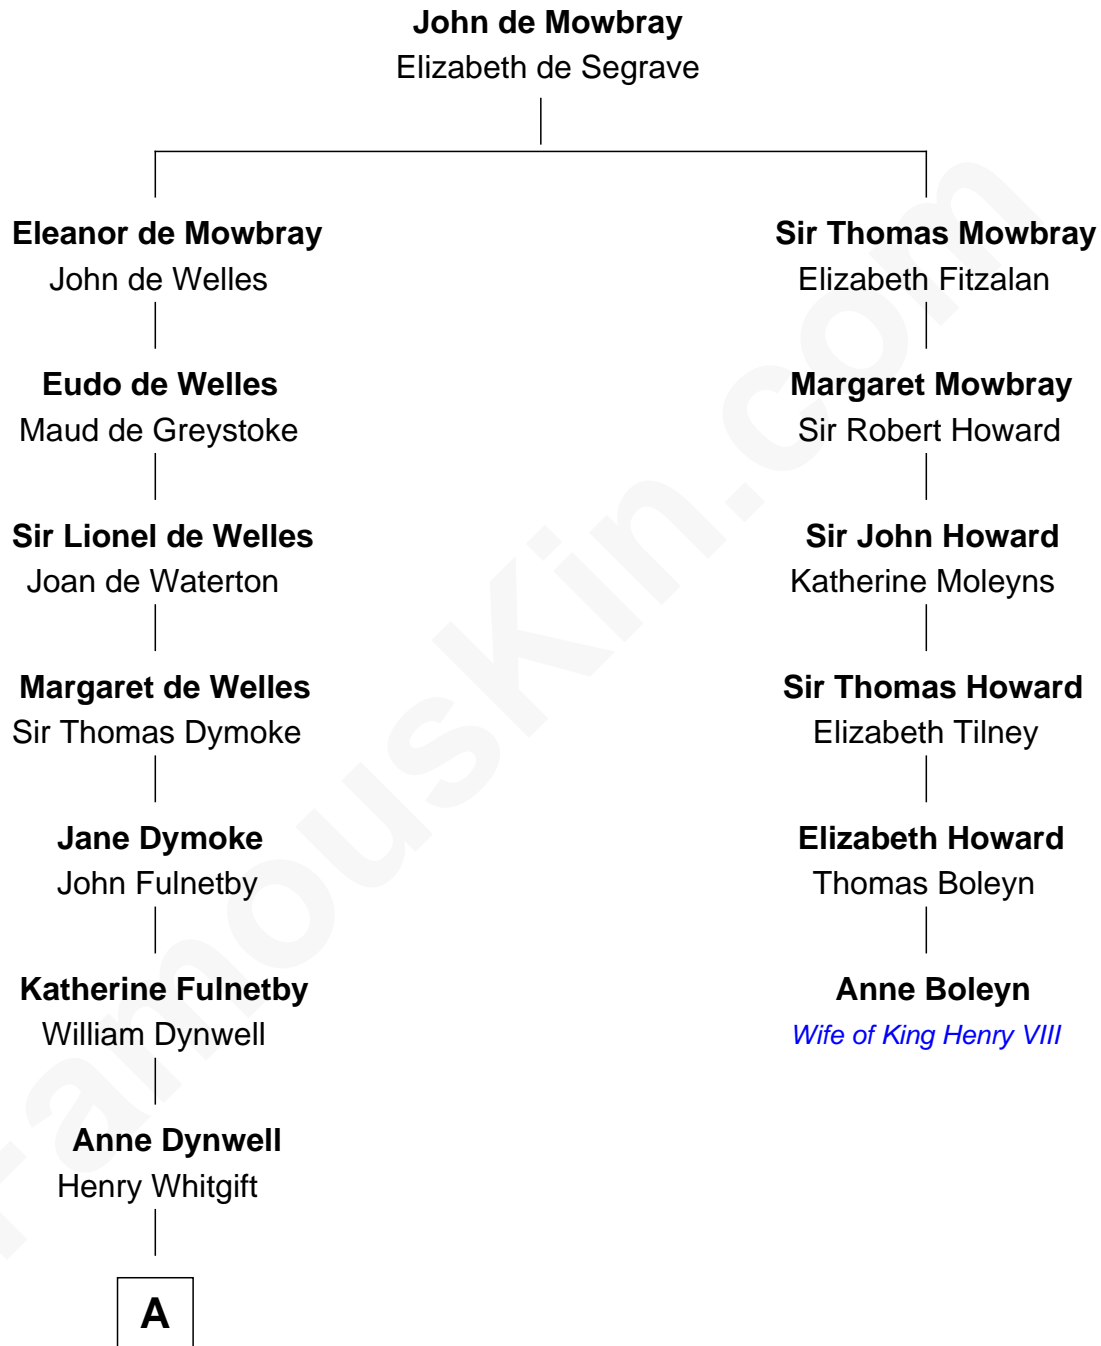

# FamousKin.com Relationship Chart of

**Linda Hamilton**

*TV and Movie Actress*

5th cousin 15 times removed of

**Anne Boleyn**

*2nd Wife of King Henry VIII*

**B**

—  
**Taylor Holt**  
Frances Kyle

—  
**Dr. Richard Huckstep Holt**  
Mildred Alberta Derby

—  
**Barbara Kyle Holt**  
Dr. Carroll Stanford Hamilton

—  
**Linda Hamilton**  
*TV and Movie Actress*

FamousKin.com