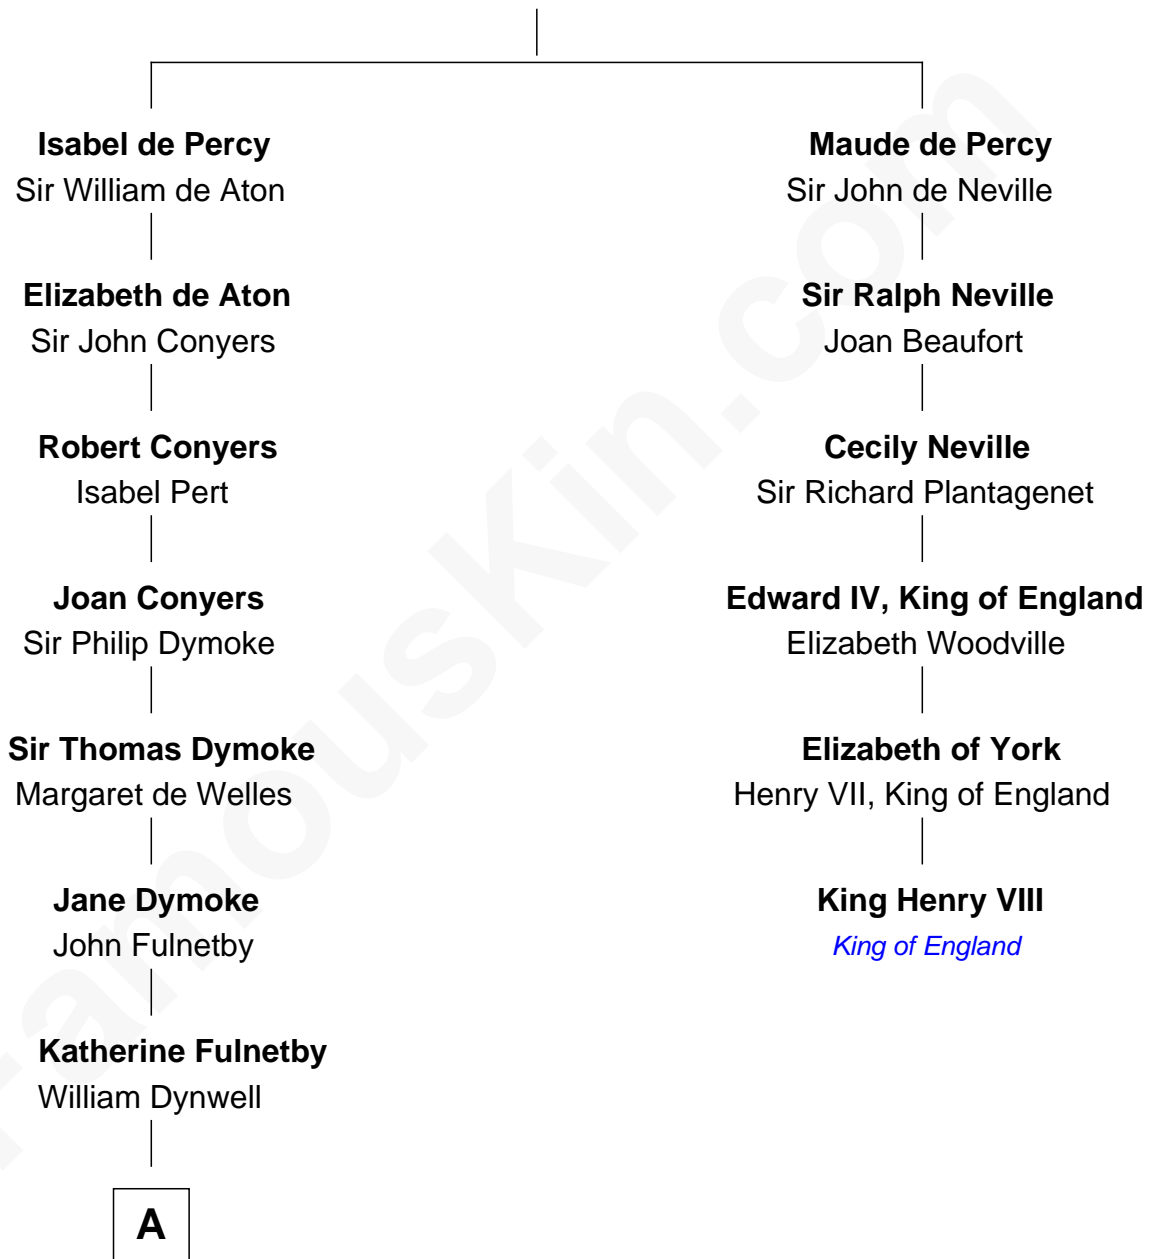

FamousKin.com Relationship Chart of

Linda Hamilton

TV and Movie Actress

5th cousin 16 times removed of

King Henry VIII

King of England

Sir Henry de Percy

Idoine de Clifford

B

—
Stephen P. Holt
Aurelia Morgan Grimes

—
Taylor Holt
Frances Kyle

—
Dr. Richard Huckstep Holt
Mildred Alberta Derby

—
Barbara Kyle Holt
Dr. Carroll Stanford Hamilton

—
Linda Hamilton
TV and Movie Actress